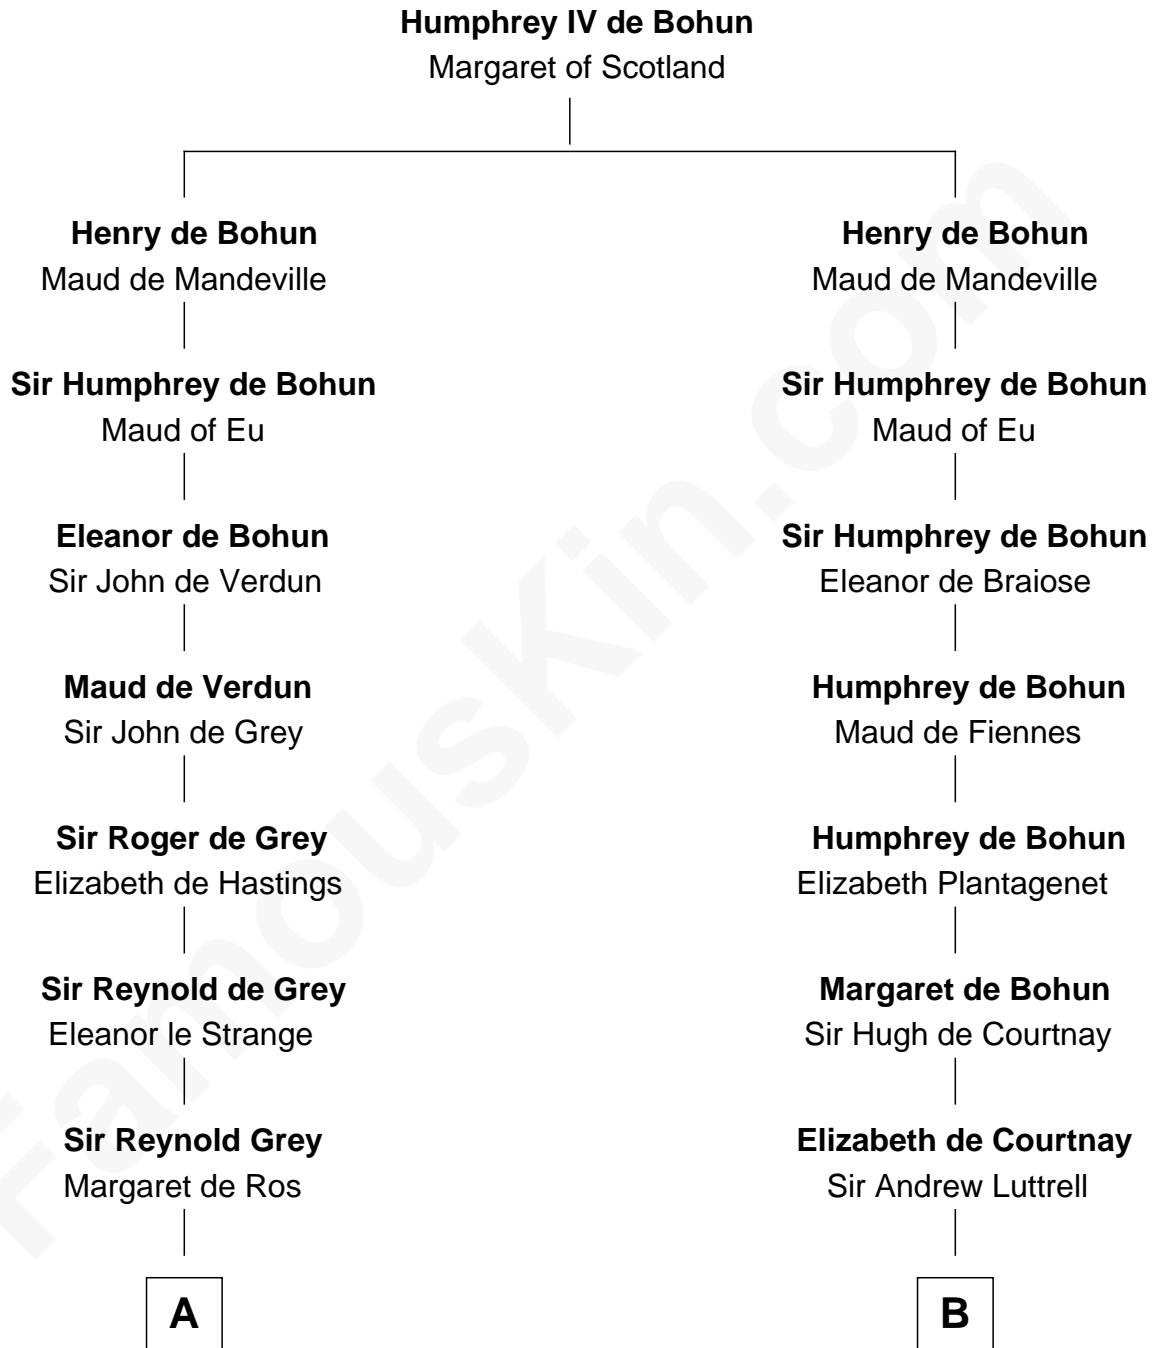

FamousKin.com

Relationship Chart of

Horace Gray

U.S. Supreme Court Justice

18th cousin 3 times removed of

Carter Braxton

Signer of the Declaration of Independence

C

Joanna Cotton
Rev. John Brown

Elizabeth Brown
John Chipman

Elizabeth Chipman
William Gray

Horace Gray
Harriet Upham

Horace Gray
U.S. Supreme Court Justice

D

Mary Carter
George Braxton

Carter Braxton
Signer of Declaration of Independence

FamousKin.com