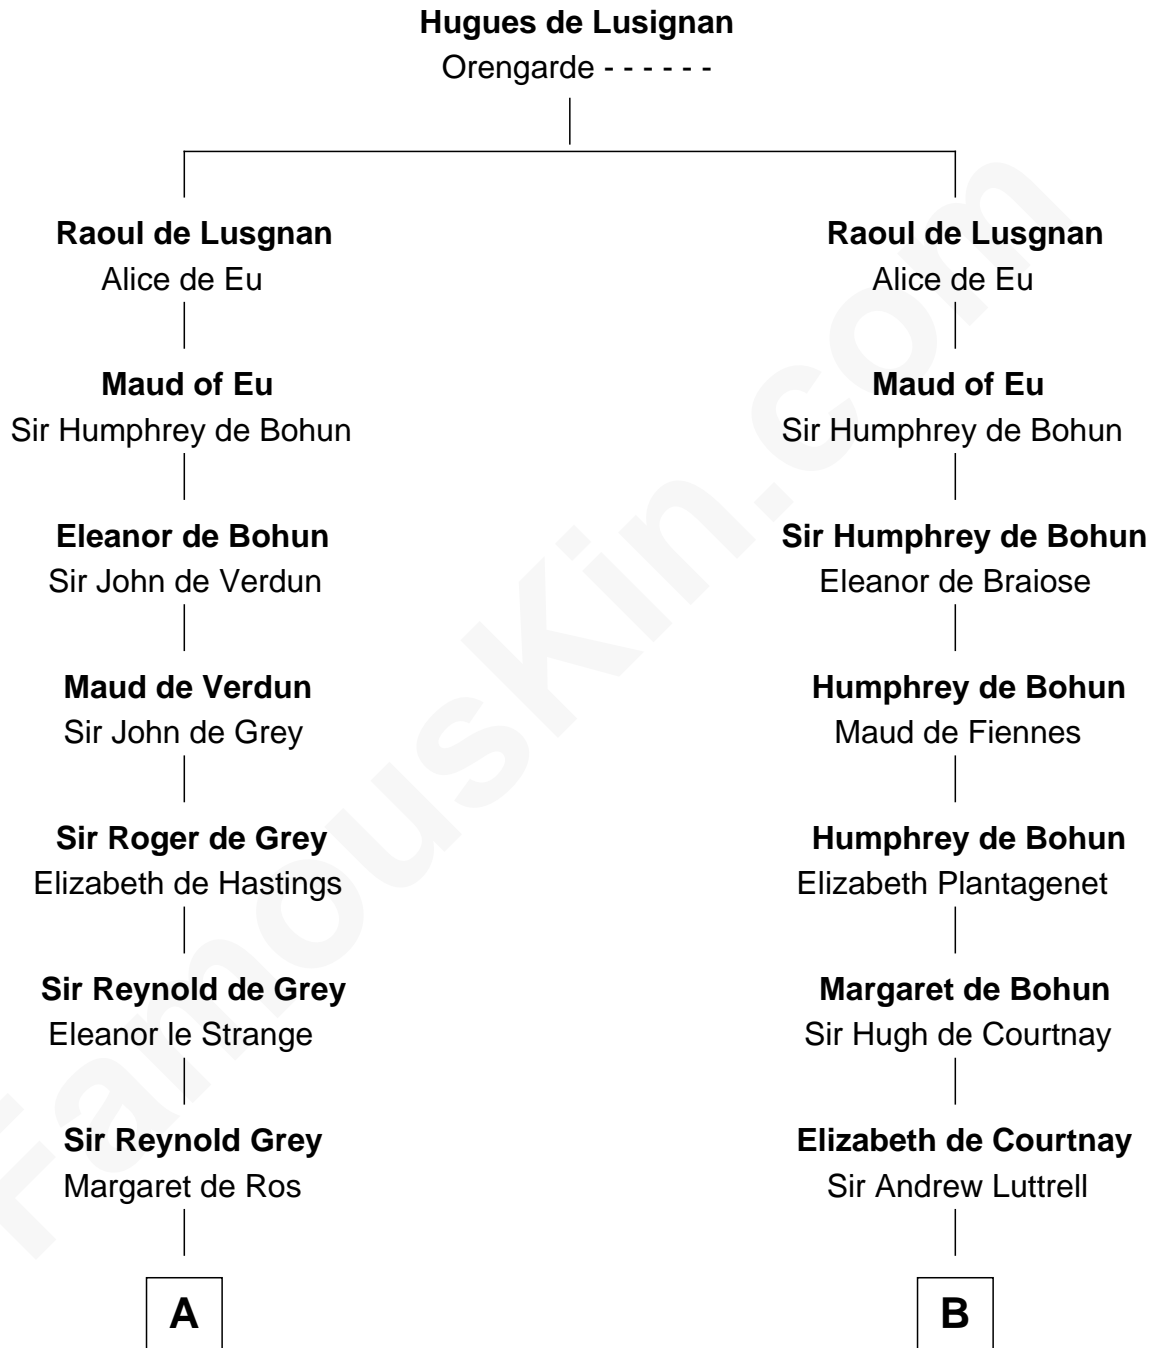

FamousKin.com

Relationship Chart of

Horace Gray

U.S. Supreme Court Justice

18th cousin 3 times removed of

Carter Braxton

Signer of the Declaration of Independence

C

Joanna Cotton
Rev. John Brown

Elizabeth Brown
John Chipman

Elizabeth Chipman
William Gray

Horace Gray
Harriet Upham

Horace Gray
U.S. Supreme Court Justice

D

Mary Carter
George Braxton

Carter Braxton
Signer of Declaration of Independence