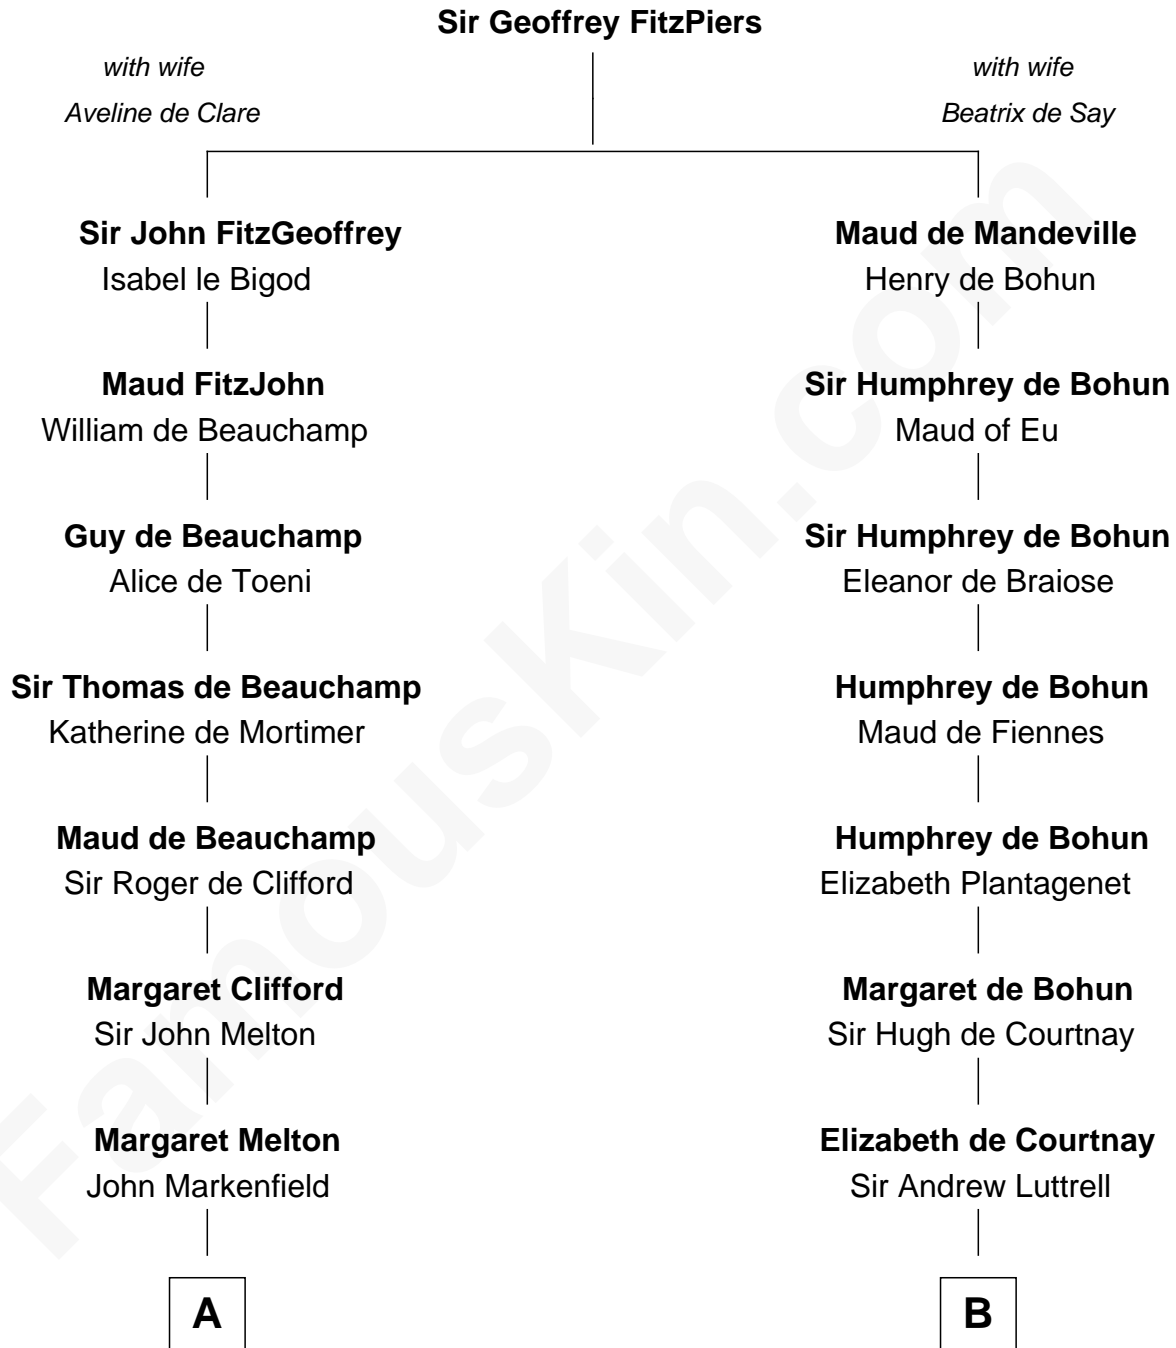

Carter Braxton

Signer of the Declaration of Independence