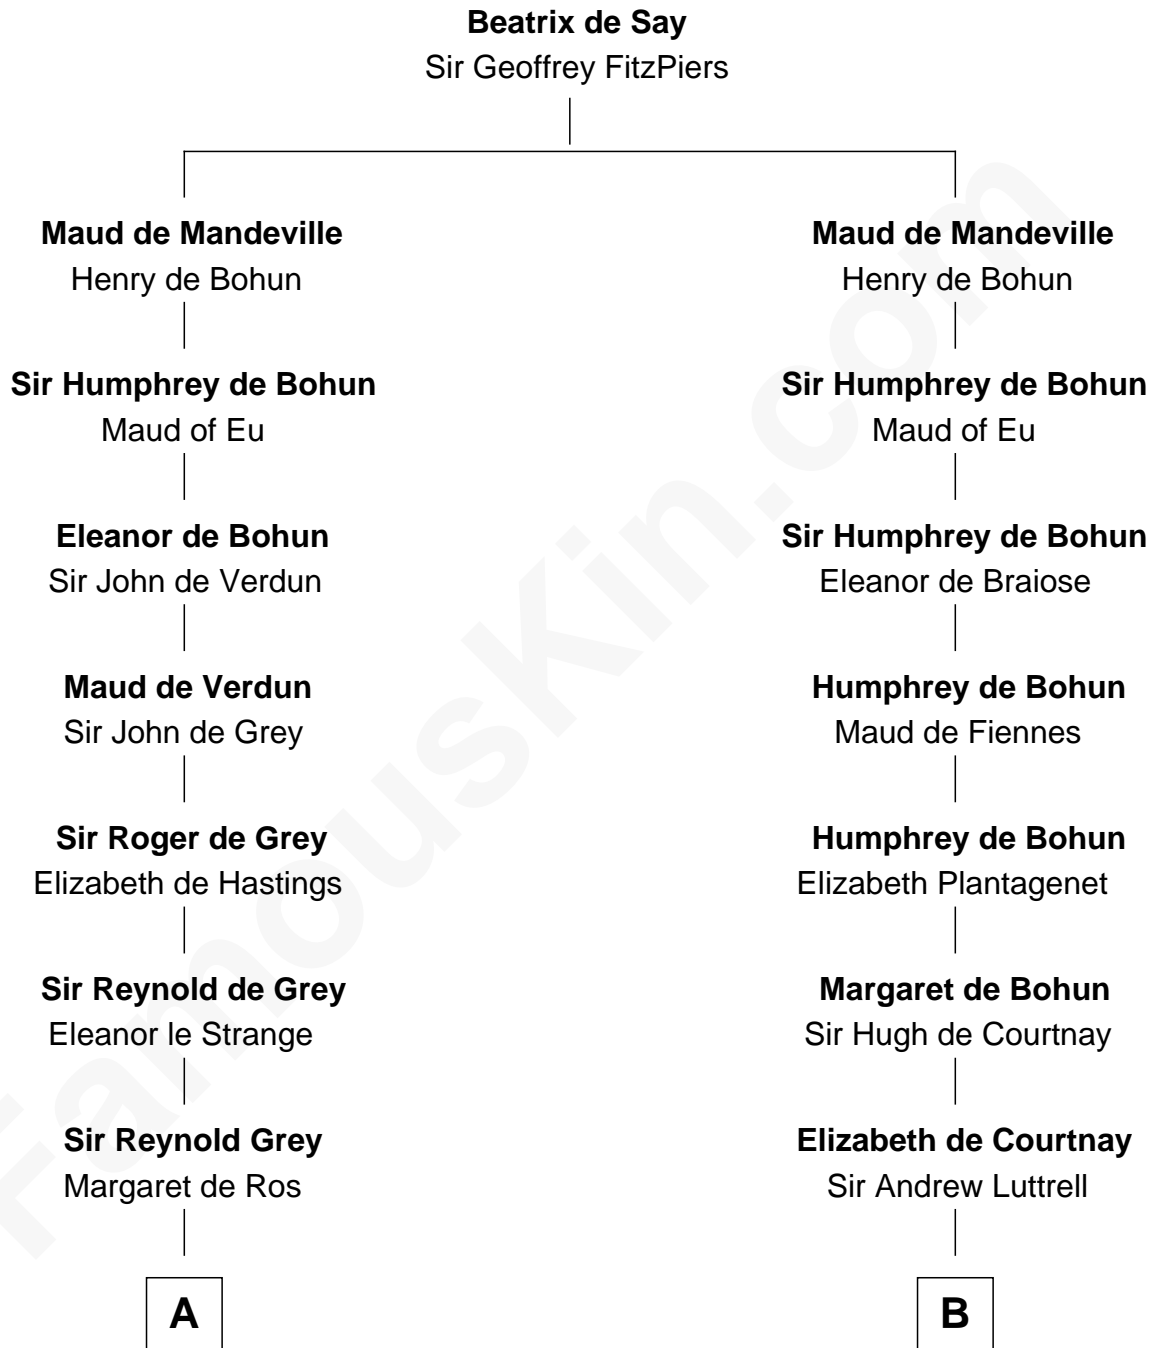

FamousKin.com

Relationship Chart of

Horace Gray

U.S. Supreme Court Justice

18th cousin 3 times removed of

Carter Braxton

Signer of the Declaration of Independence

C

Joanna Cotton
Rev. John Brown

Elizabeth Brown
John Chipman

Elizabeth Chipman
William Gray

Horace Gray
Harriet Upham

Horace Gray
U.S. Supreme Court Justice

D

Mary Carter
George Braxton

Carter Braxton
Signer of Declaration of Independence

FamousKin.com