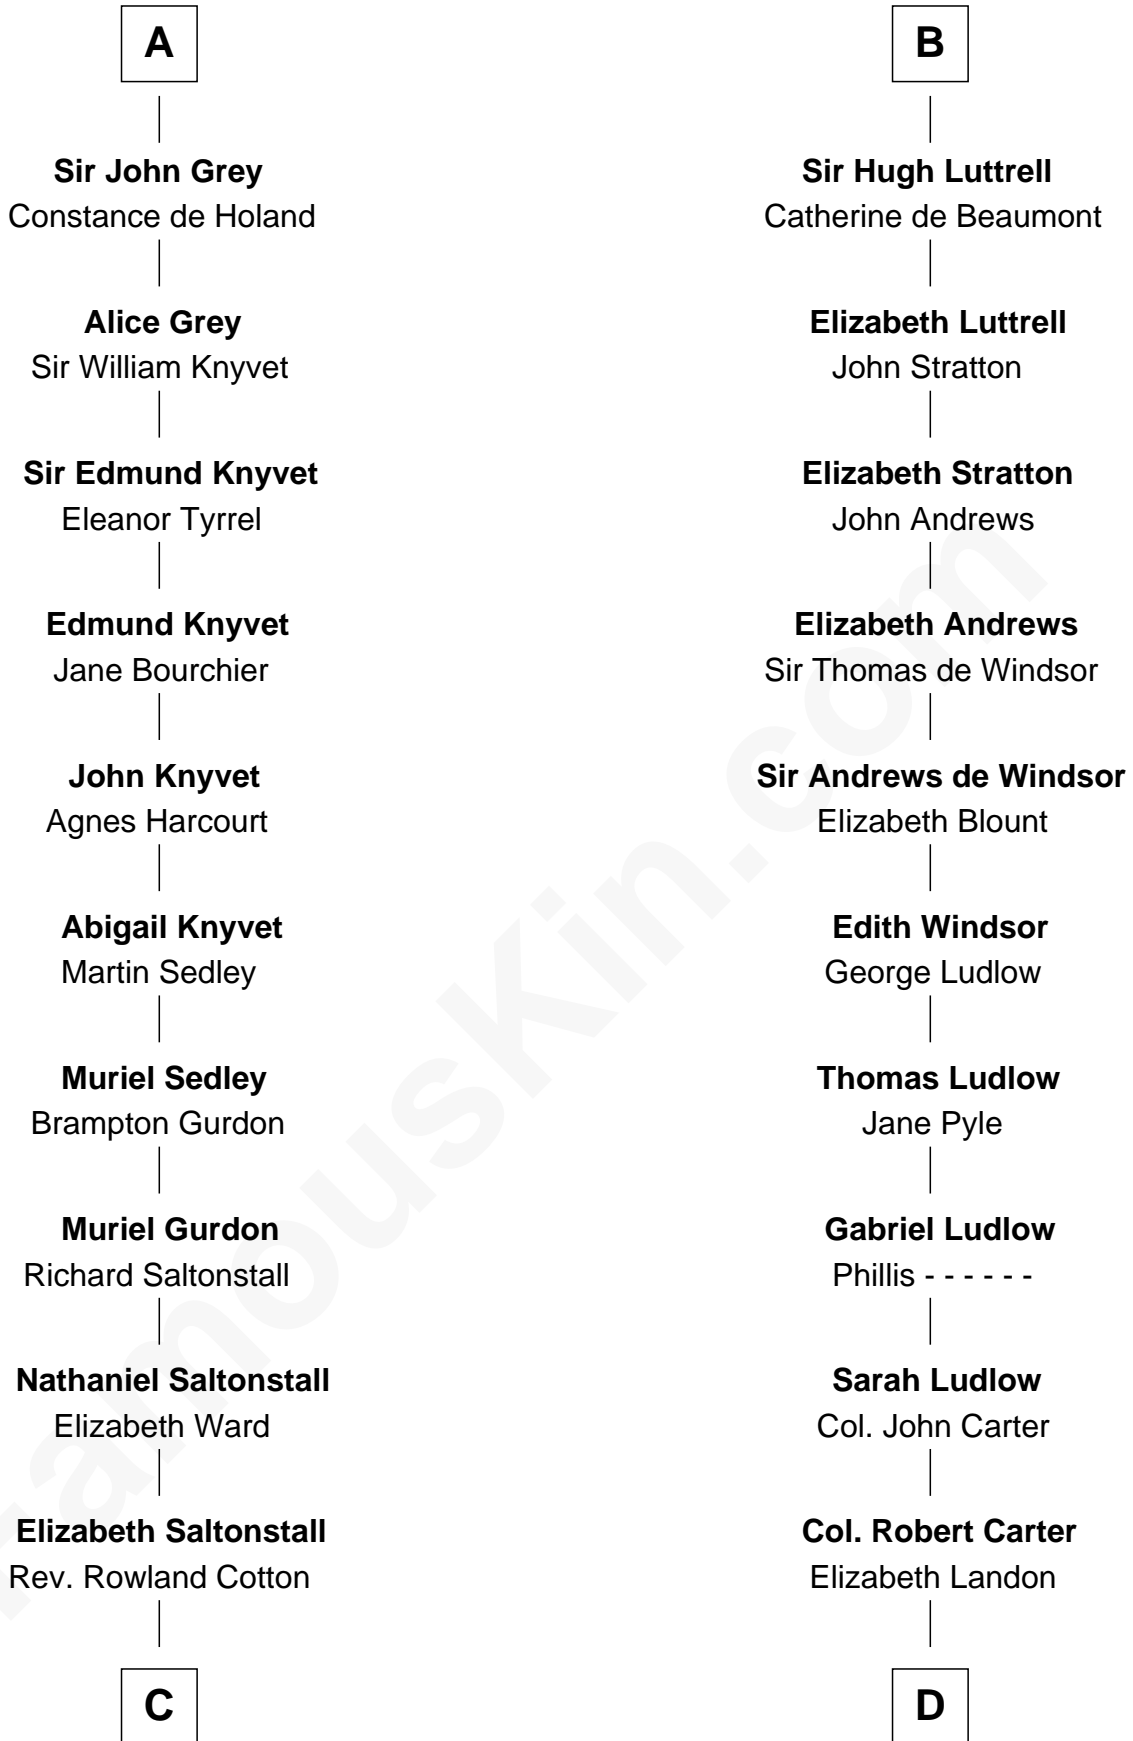

FamousKin.com

Relationship Chart of

Horace Gray

U.S. Supreme Court Justice

18th cousin 3 times removed of

Carter Braxton

Signer of the Declaration of Independence

C

Joanna Cotton
Rev. John Brown

Elizabeth Brown
John Chipman

Elizabeth Chipman
William Gray

Horace Gray
Harriet Upham

Horace Gray
U.S. Supreme Court Justice

D

Mary Carter
George Braxton

Carter Braxton
Signer of Declaration of Independence