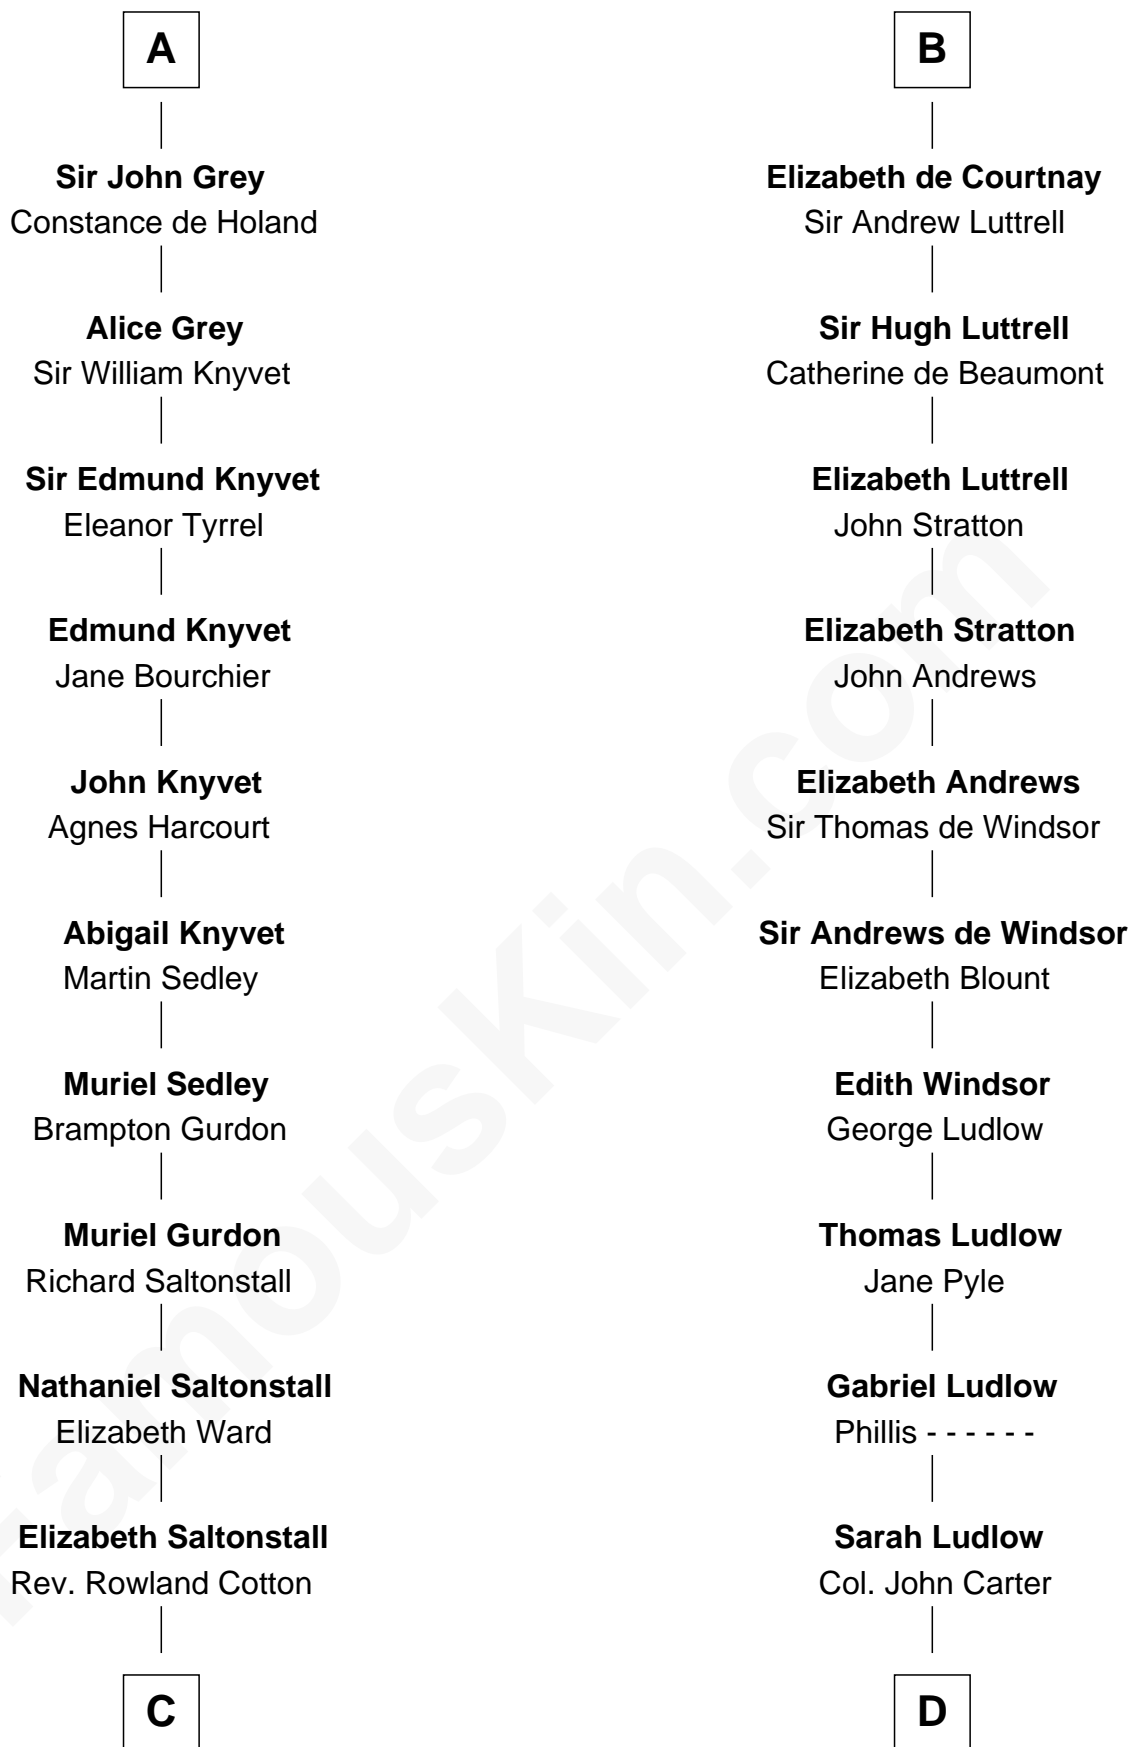

FamousKin.com

Relationship Chart of

Horace Gray

U.S. Supreme Court Justice

19th cousin 2 times removed of

Carter Braxton

Signer of the Declaration of Independence

C

Joanna Cotton
Rev. John Brown

Elizabeth Brown
John Chipman

Elizabeth Chipman
William Gray

Horace Gray
Harriet Upham

Horace Gray
U.S. Supreme Court Justice

D

Col. Robert Carter
Elizabeth Landon

Mary Carter
George Braxton