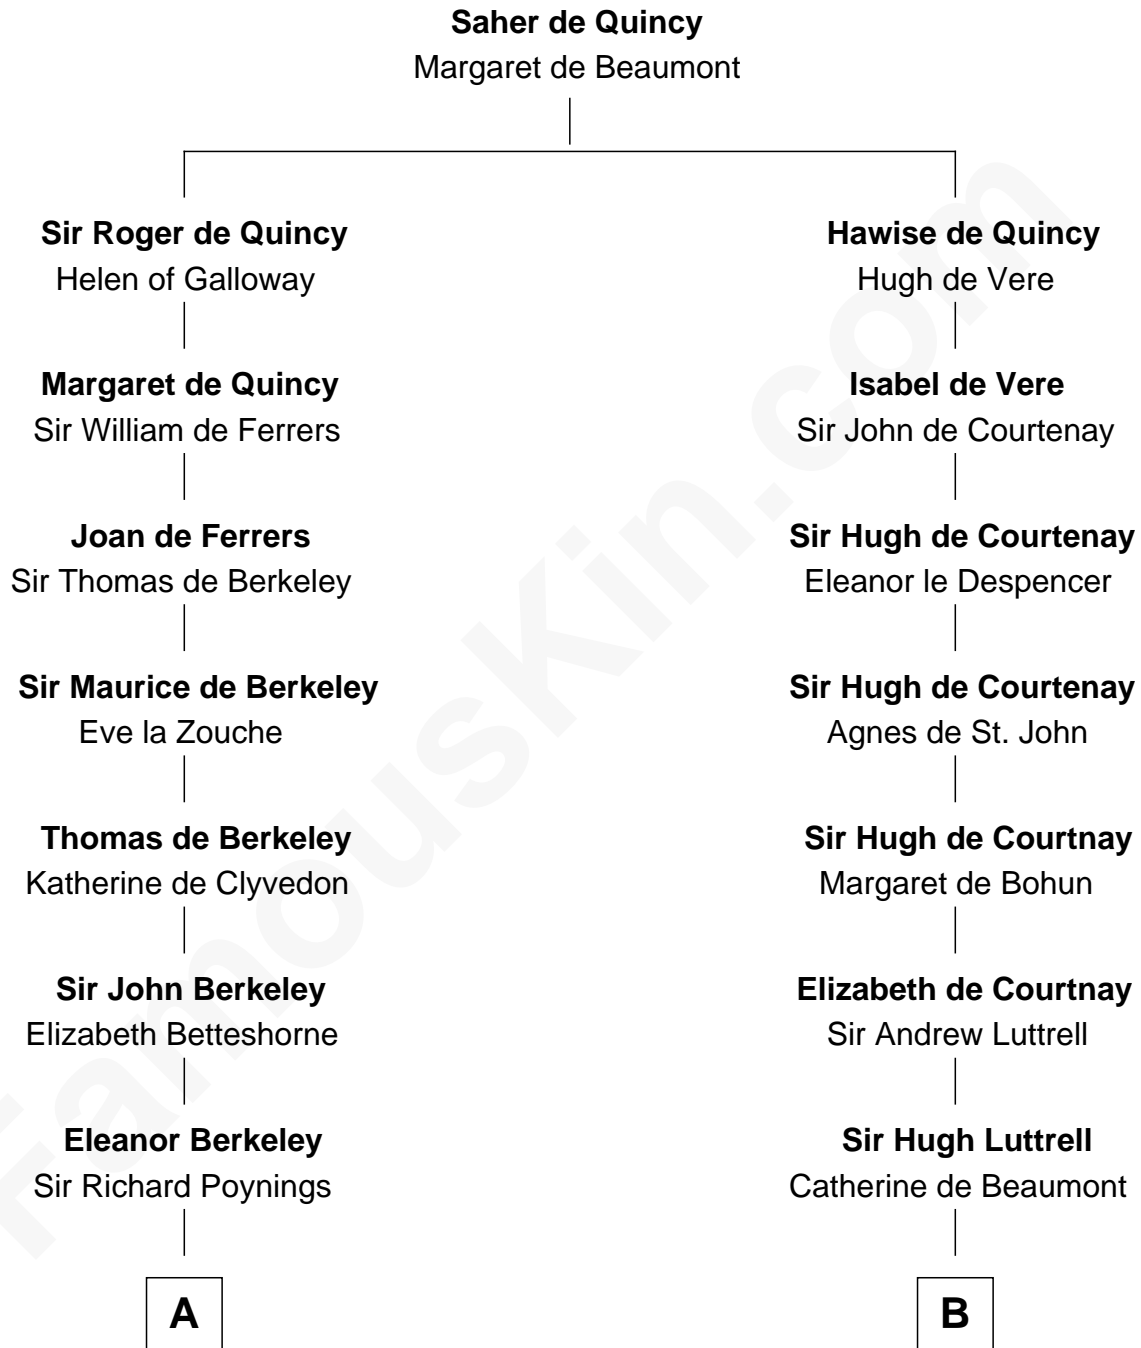

FamousKin.com

Relationship Chart of

Horace Gray

U.S. Supreme Court Justice

17th cousin 4 times removed of

Carter Braxton

Signer of the Declaration of Independence