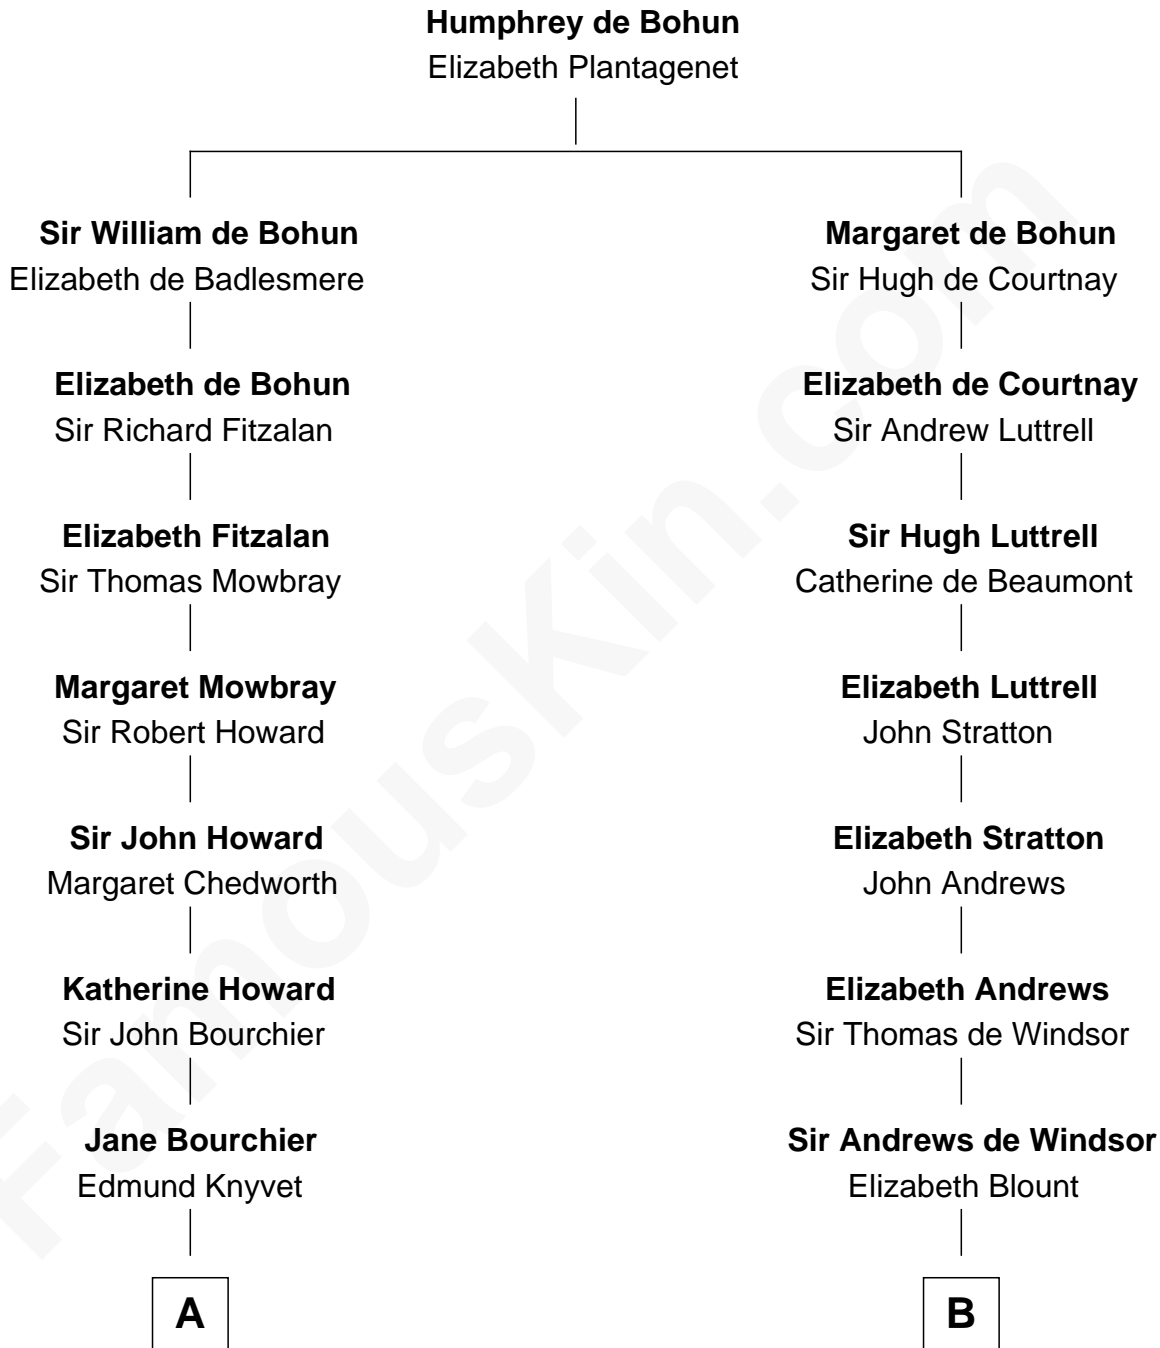

FamousKin.com

Relationship Chart of

Horace Gray

U.S. Supreme Court Justice

13th cousin 4 times removed of

Carter Braxton

Signer of the Declaration of Independence