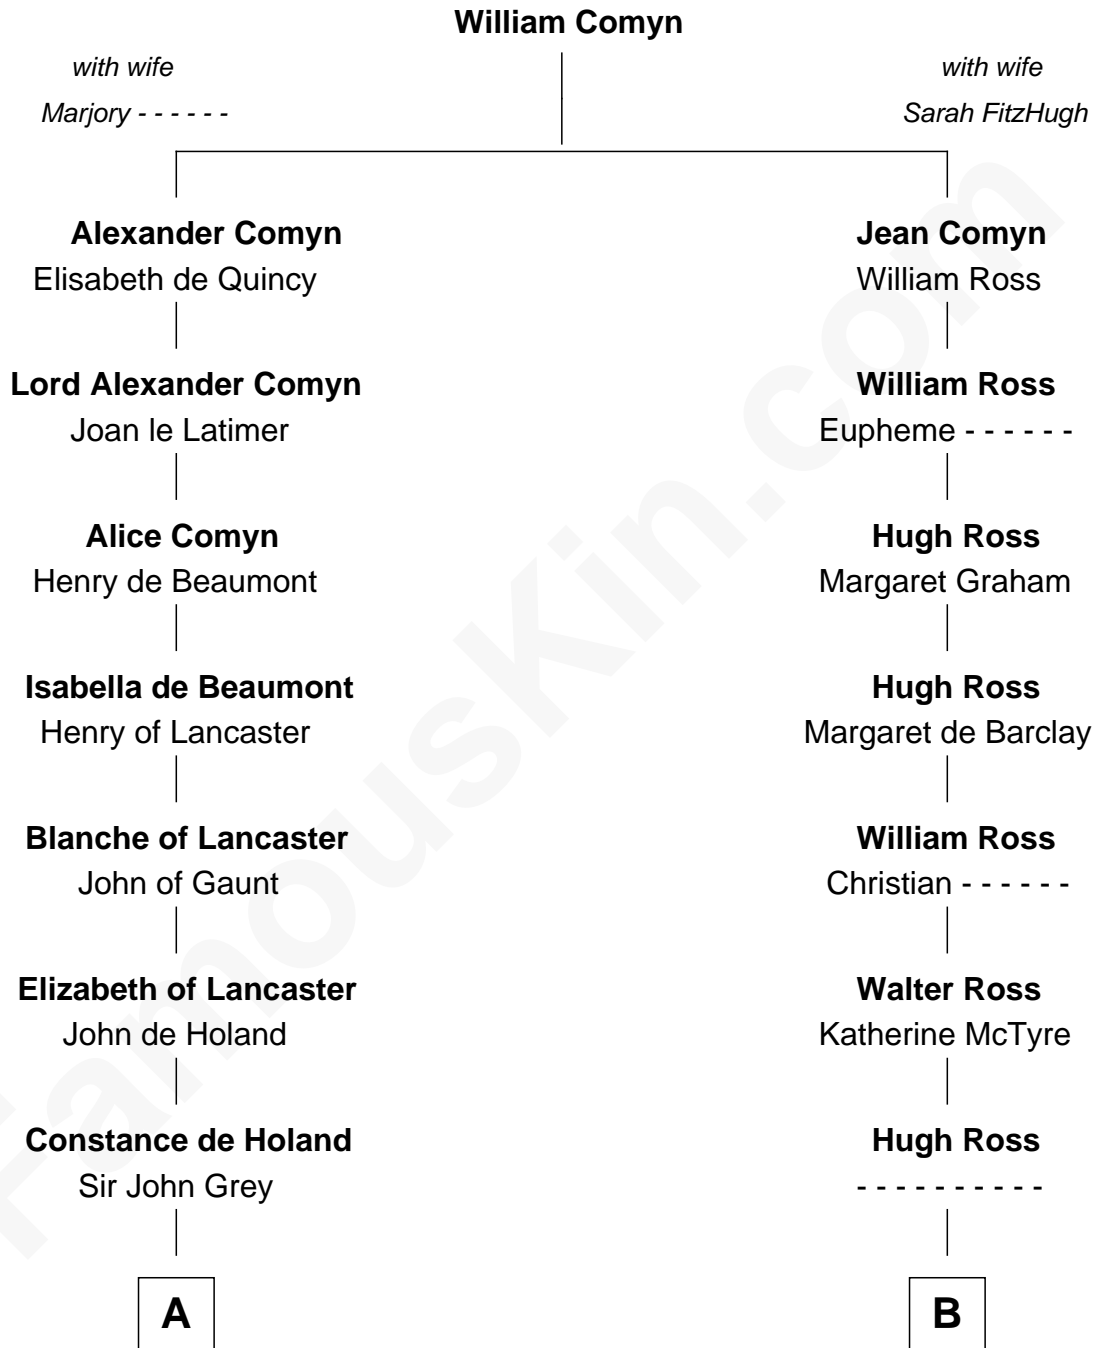

FamousKin.com

Relationship Chart of

Horace Gray

U.S. Supreme Court Justice

17th cousin 3 times removed of

George Ross

Signer of the Declaration of Independence