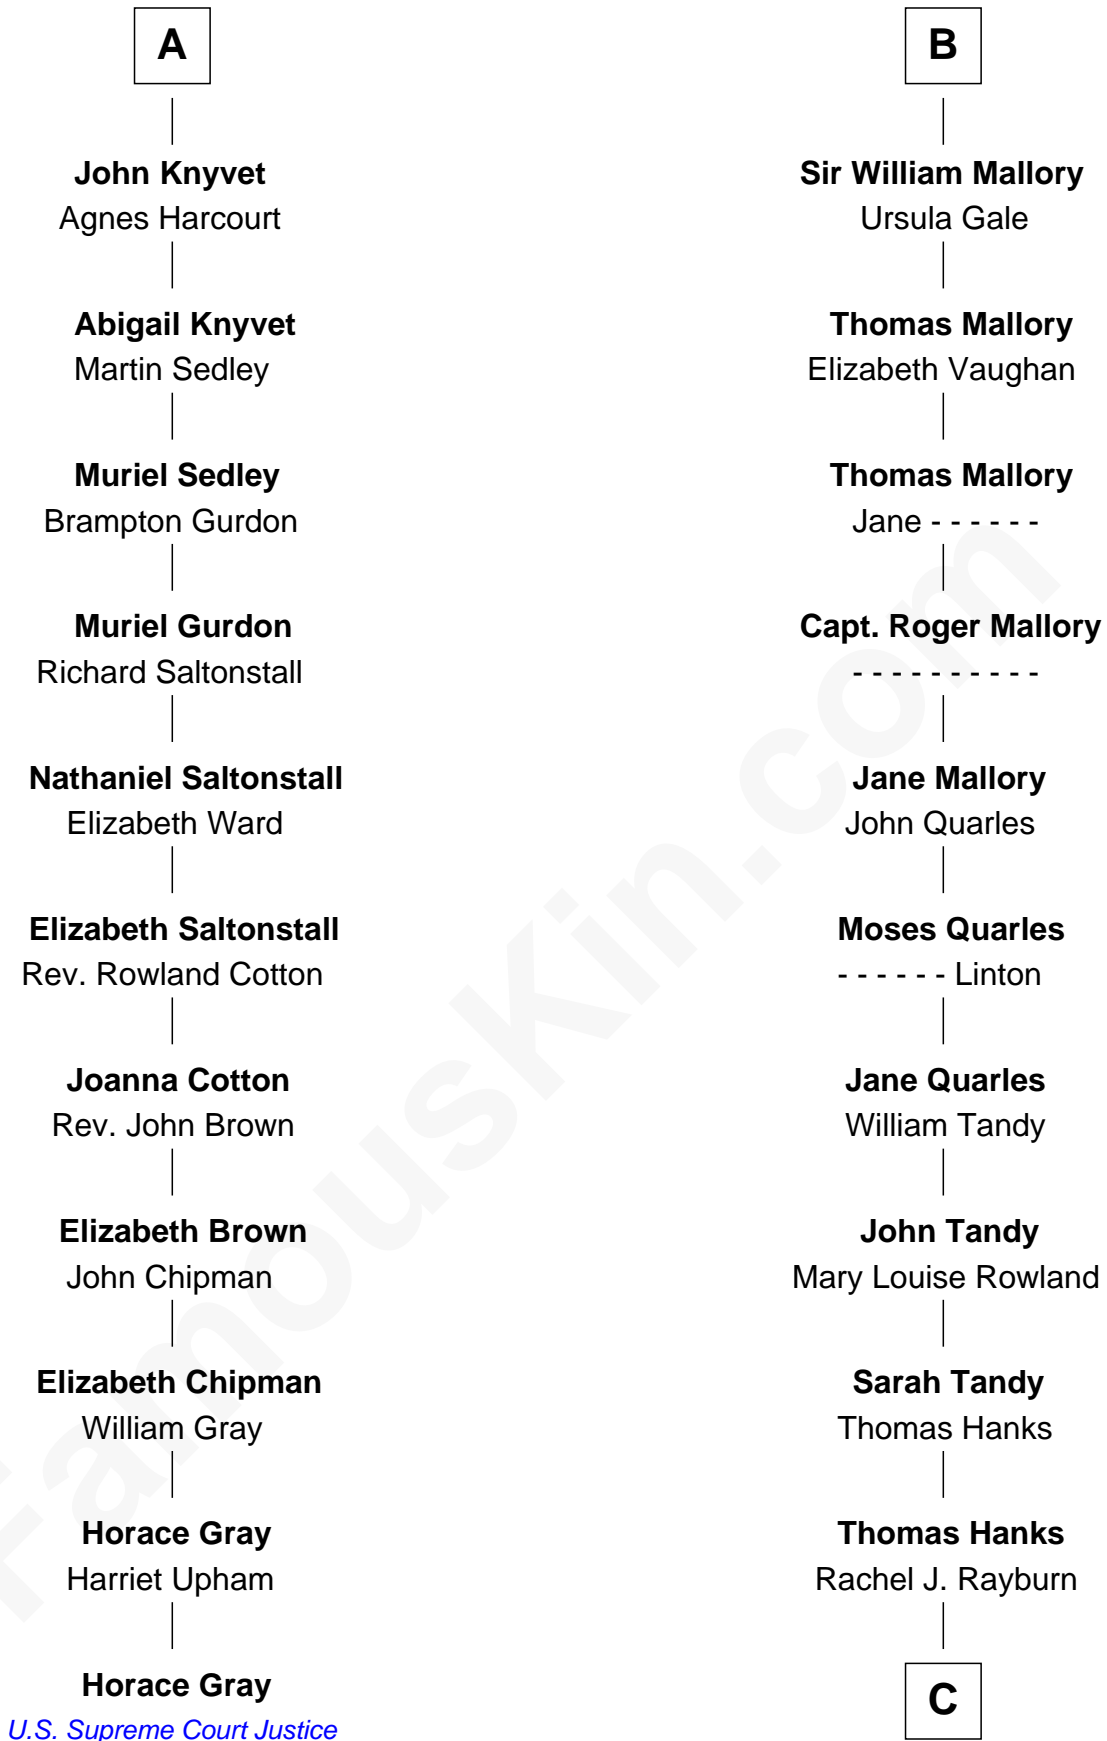

## Relationship Chart of

### Horace Gray

*U.S. Supreme Court Justice*

17th cousin 3 times removed of

**Tom Hanks**

*Movie Actor*

**Edmund Fitzalan**

Alice de Warenne

**C**

**Daniel Boone Hanks**  
Mary Catherine Mefford

**Ernest Buel Hanks**  
Gladys Hilda Ball

**Amos Mefford Hanks**  
Janet Marylyn Frager

**Tom Hanks**  
*Movie Actor*

FamousKin.com