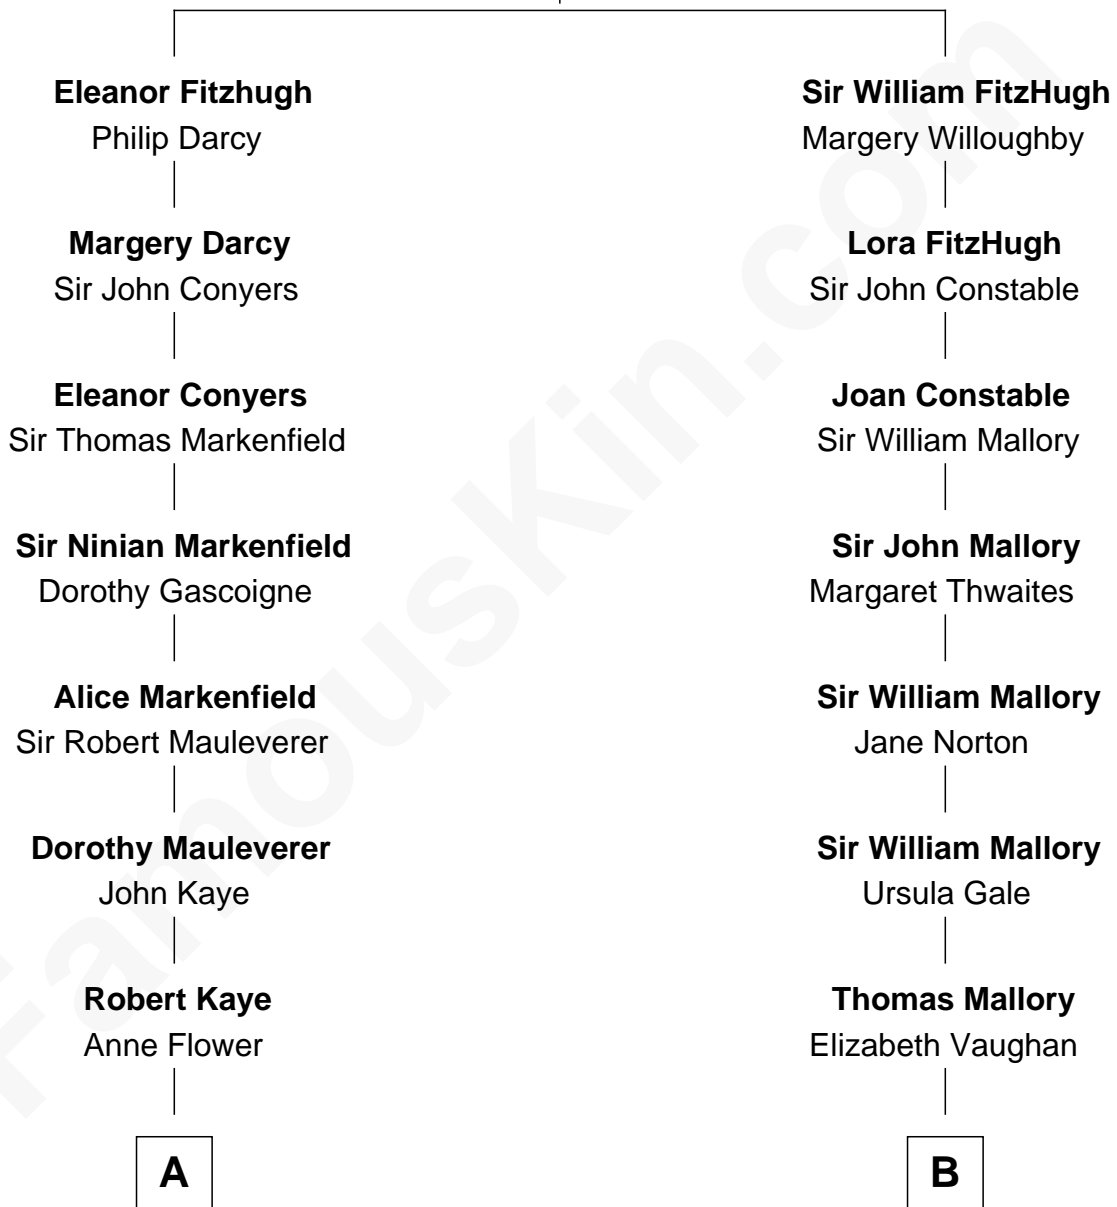

## Relationship Chart of

### Horace Gray

*U.S. Supreme Court Justice*

15th cousin 3 times removed of

**Tom Hanks**

*Movie Actor*

**Henry FitzHugh**

Elizabeth Grey

**C**

**Amos Mefford Hanks**

Janet Marylyn Frager

**Tom Hanks**

*Movie Actor*

FamousKin.com