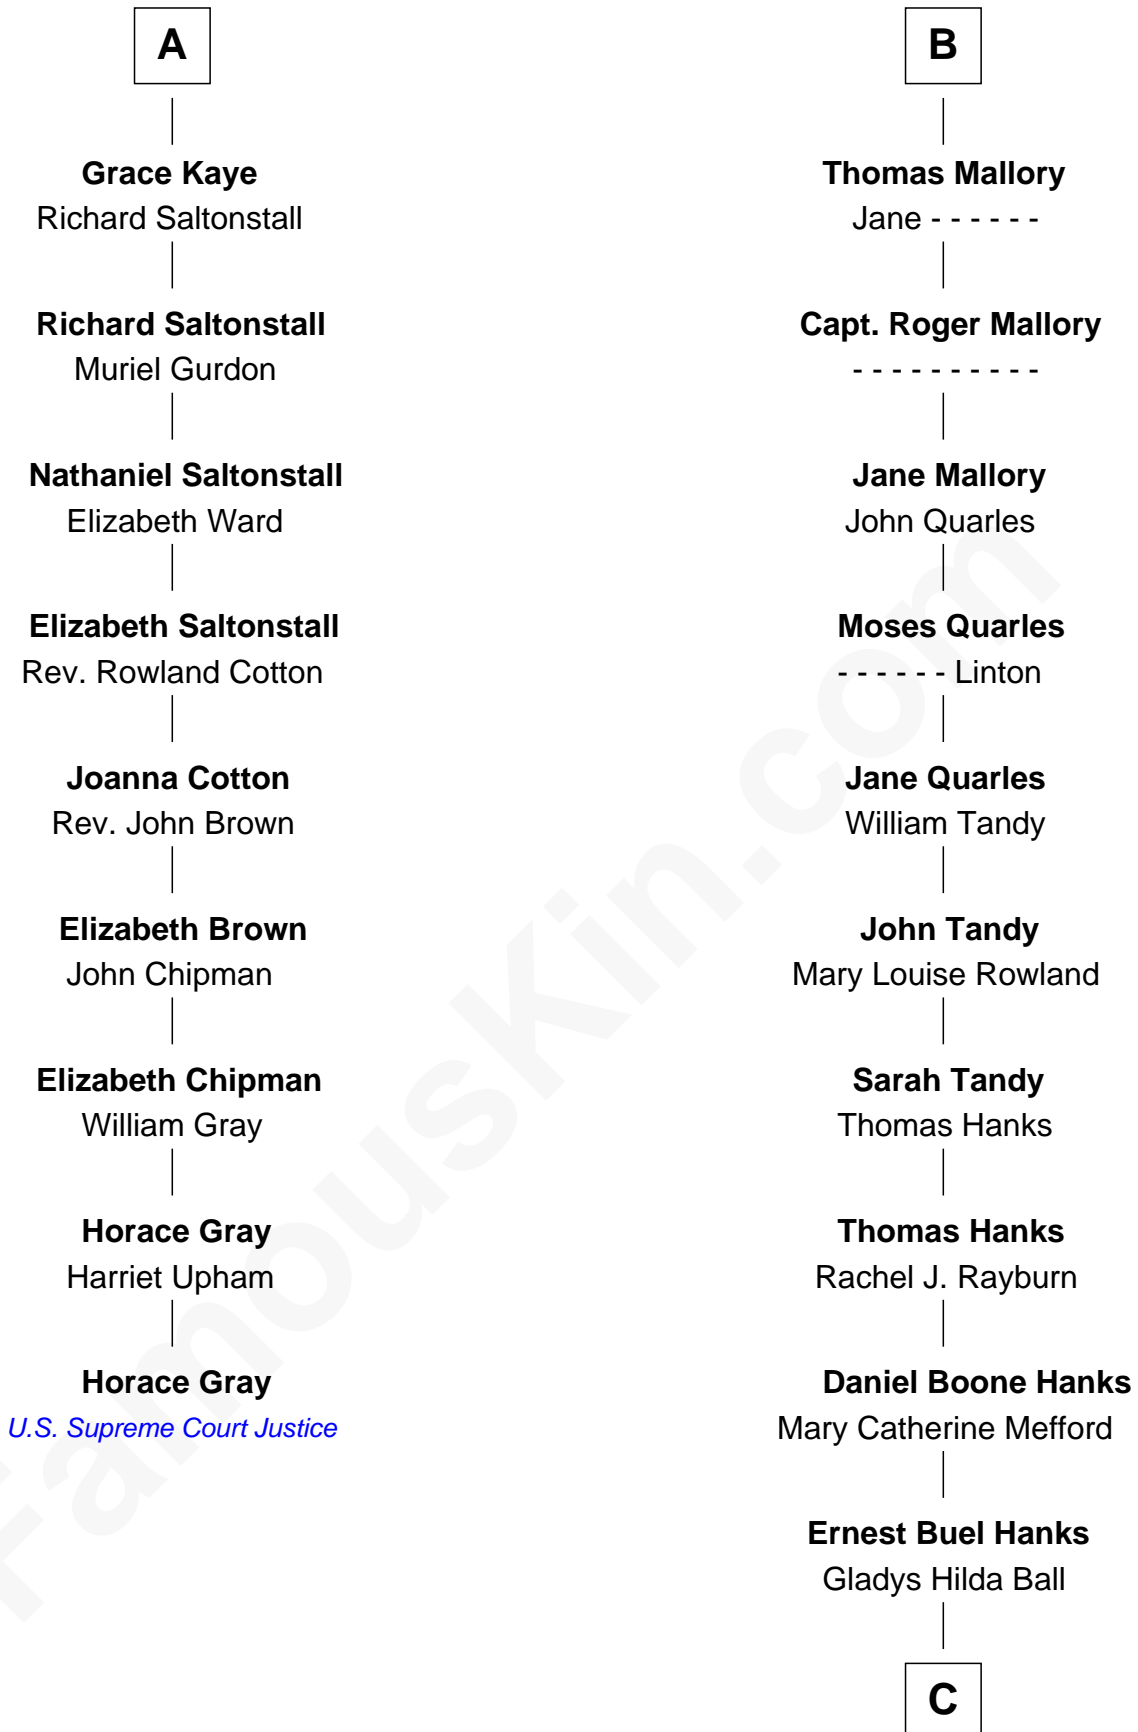

## Relationship Chart of

### Horace Gray

*U.S. Supreme Court Justice*

15th cousin 3 times removed of

**Tom Hanks**

*Movie Actor*

**Henry FitzHugh**

Elizabeth Grey

**C**

**Amos Mefford Hanks**

Janet Marylyn Frager

**Tom Hanks**

*Movie Actor*

FamousKin.com