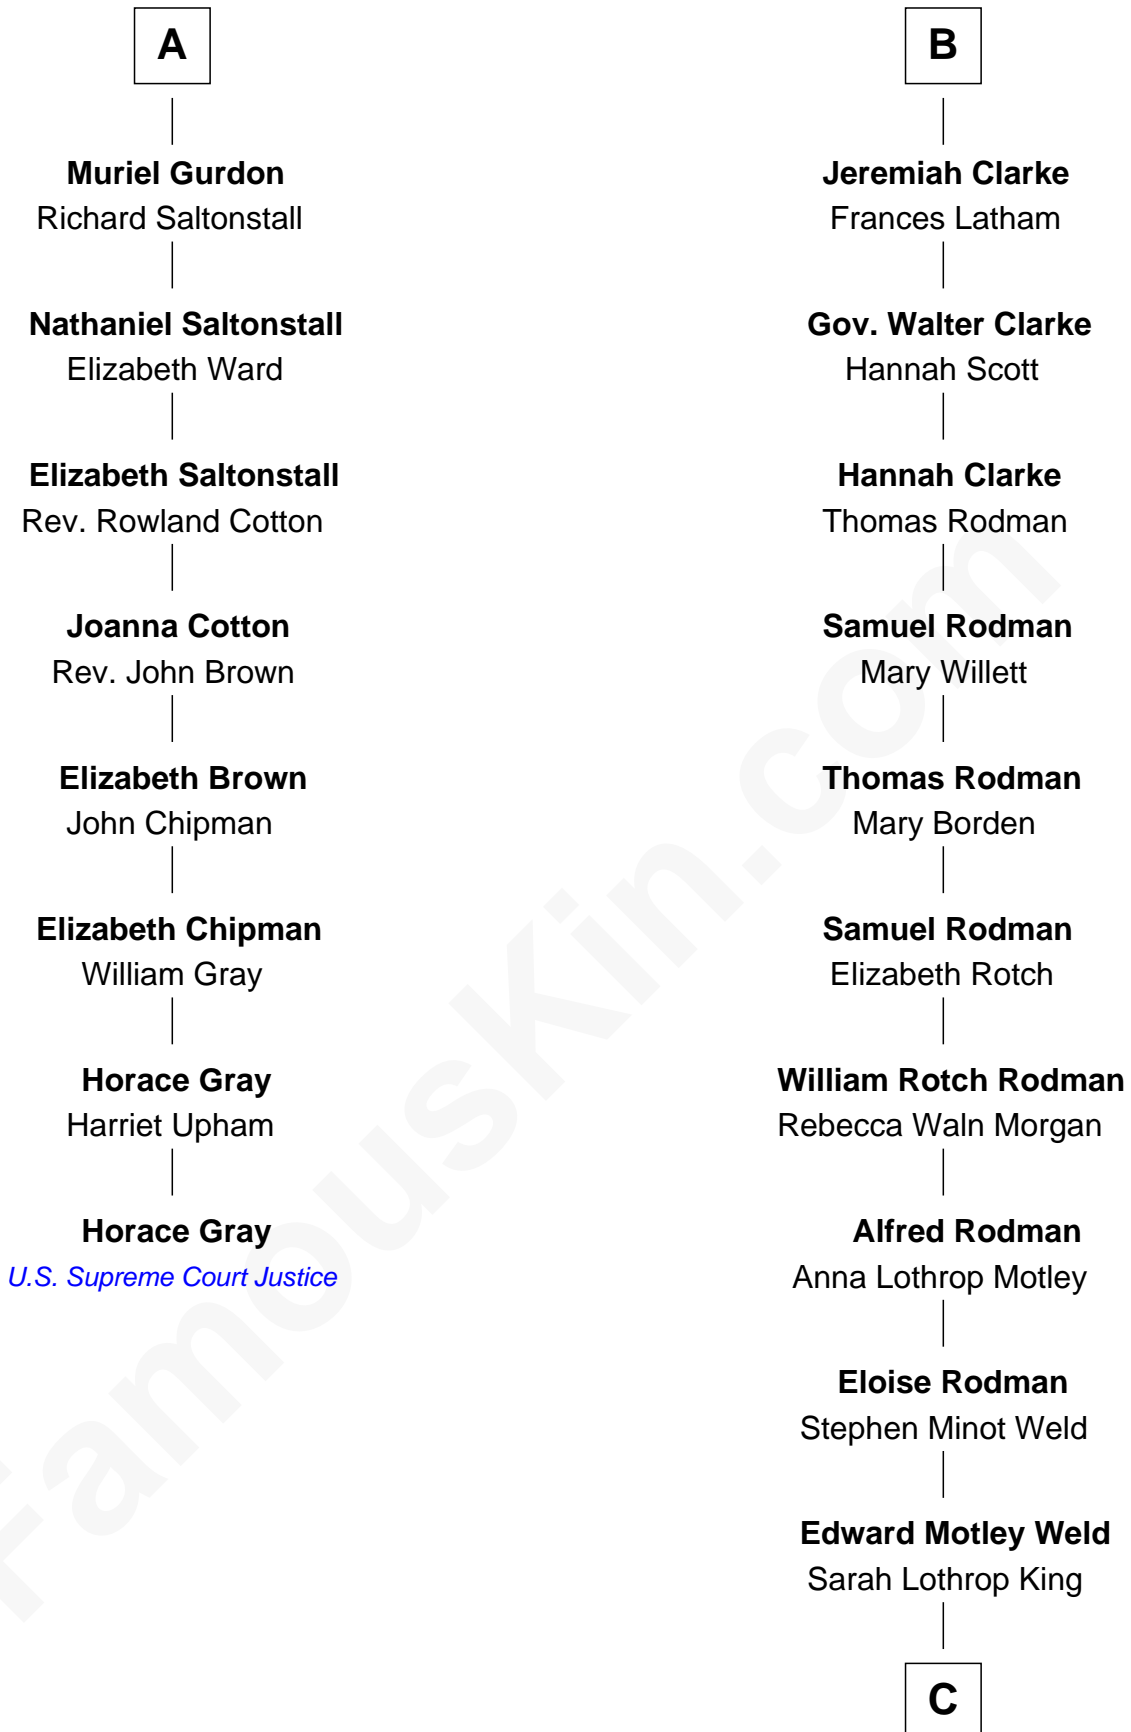

FamousKin.com

Relationship Chart of

Horace Gray

U.S. Supreme Court Justice

14th cousin 4 times removed of

Tuesday Weld

TV and Movie Actress

Elizabeth Cokayne

Sir John Bouchier
Katherine Howard

Elizabeth Boteler
Thomas Lovett

Jane Bouchier
Edmund Knyvet

Thomas Lovett
Anne Danvers

John Knyvet
Agnes Harcourt

Elizabeth Lovett
Anthony Cave

Abigail Knyvet
Martin Sedley

Mary Cave
Sir Jerome Weston

Muriel Sedley
Brampton Gurdon

Mary Weston
William Clerke

A

B

C

Lothrop Motley Weld

Yosene Balfour Ker