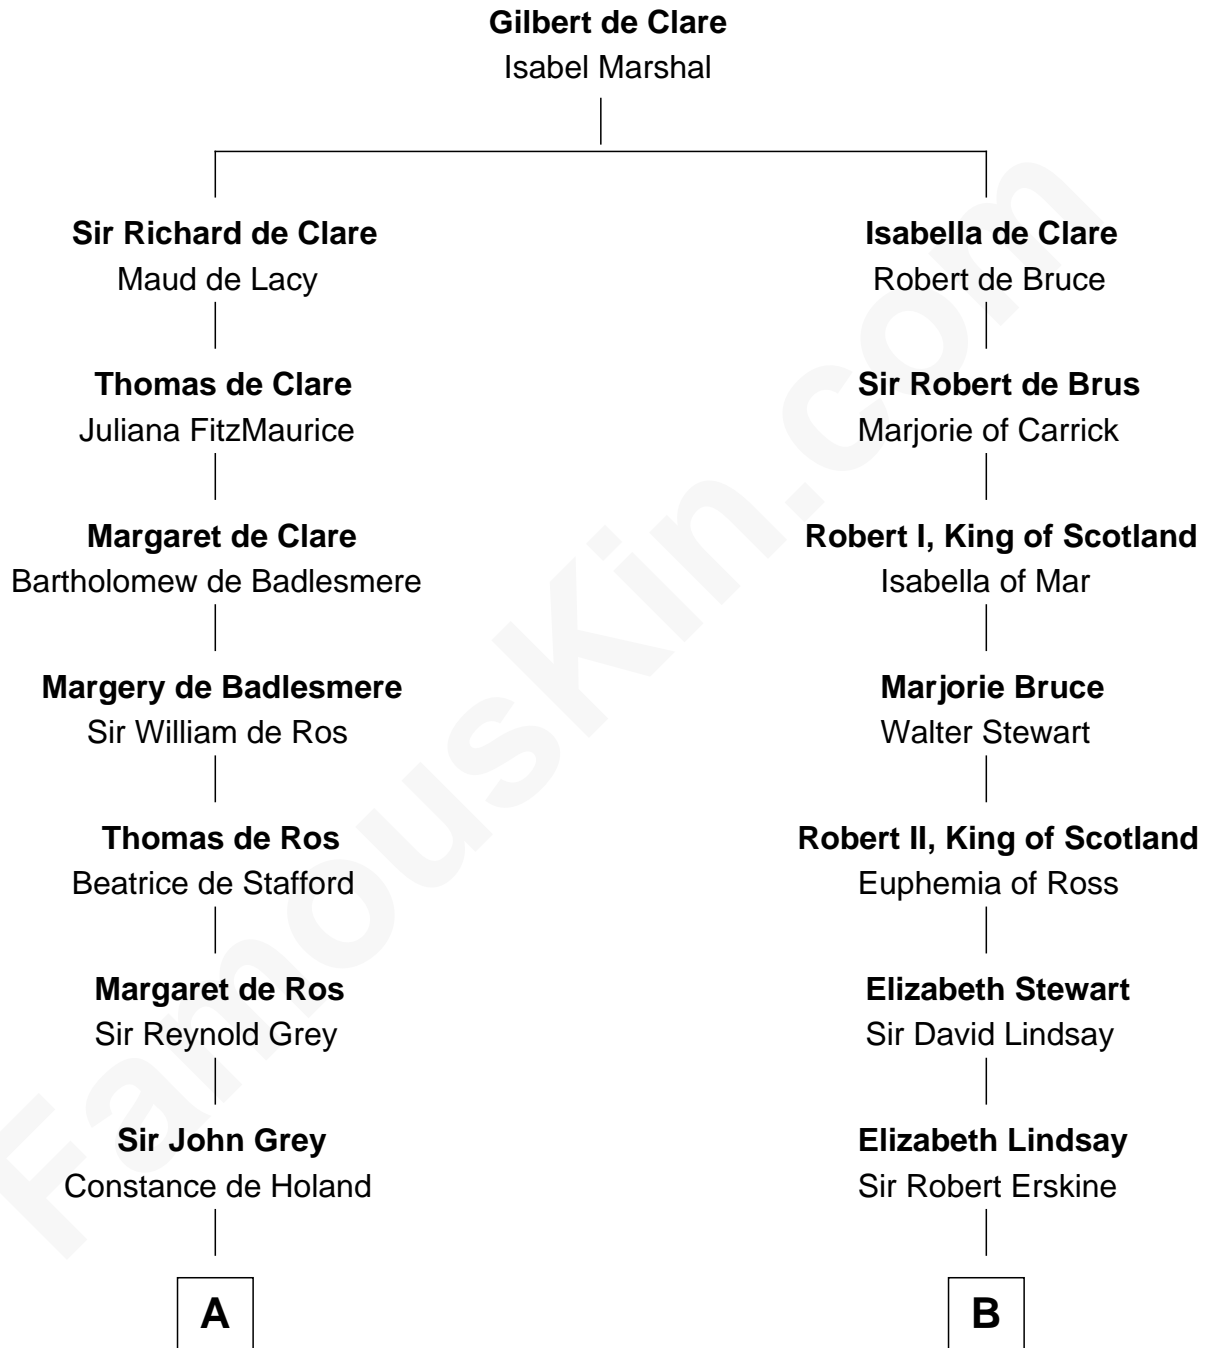

## Relationship Chart of

### Horace Gray

*U.S. Supreme Court Justice*

16th cousin 4 times removed of

### Philip Livingston

*Signer of the Declaration of Independence*

**A**

**Alice Grey**  
Sir William Knyvet

**Sir Edmund Knyvet**  
Eleanor Tyrrel

**Edmund Knyvet**  
Jane Bouchier

**John Knyvet**  
Agnes Harcourt