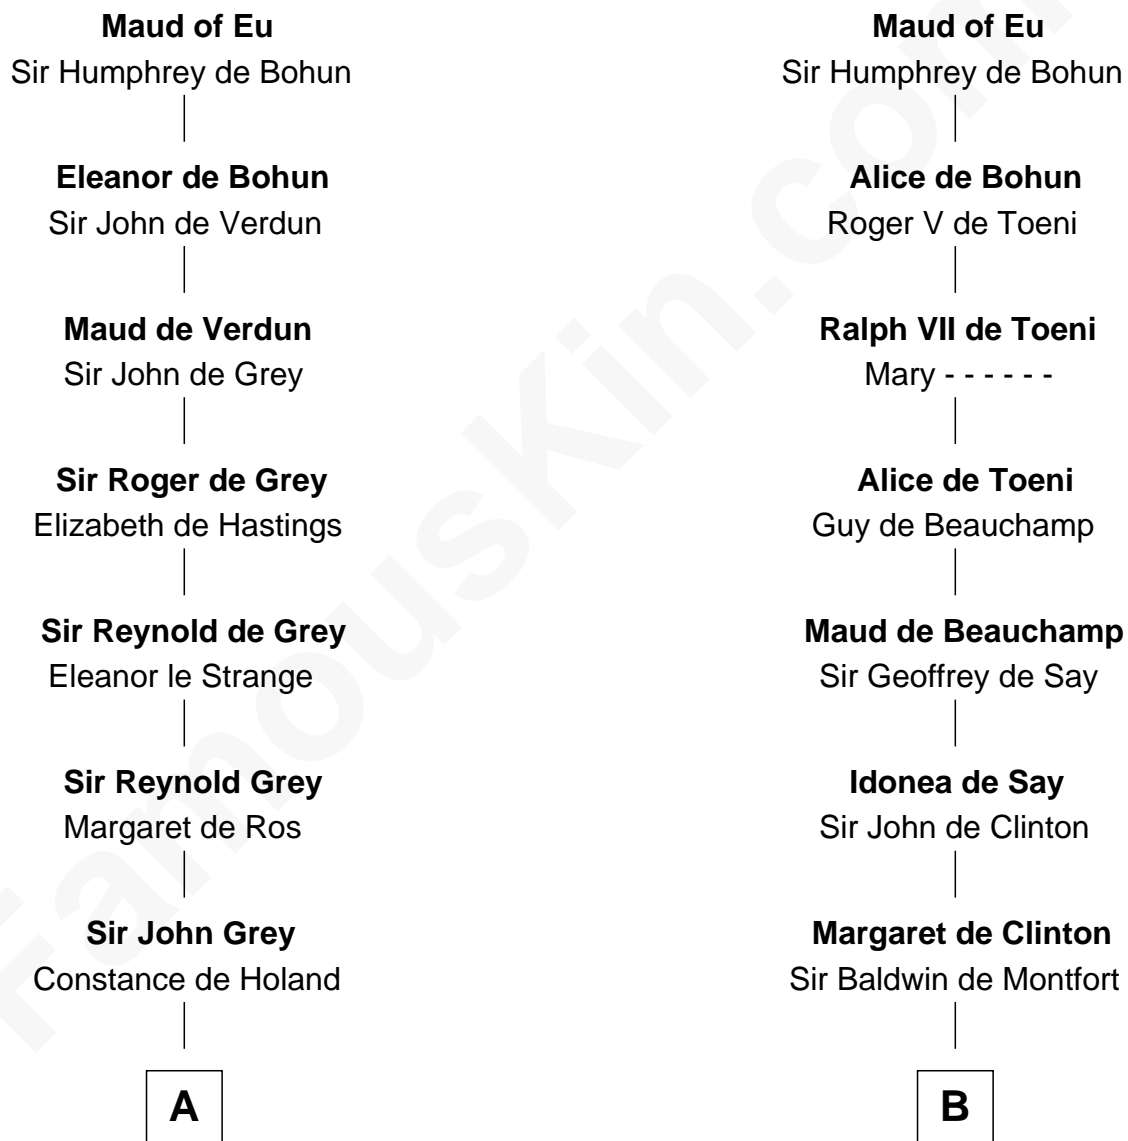

FamousKin.com Relationship Chart of

Horace Gray

U.S. Supreme Court Justice

20th cousin of

Abraham Baldwin

Signer of the U.S. Constitution

Raoul de Lusgnan

Alice de Eu