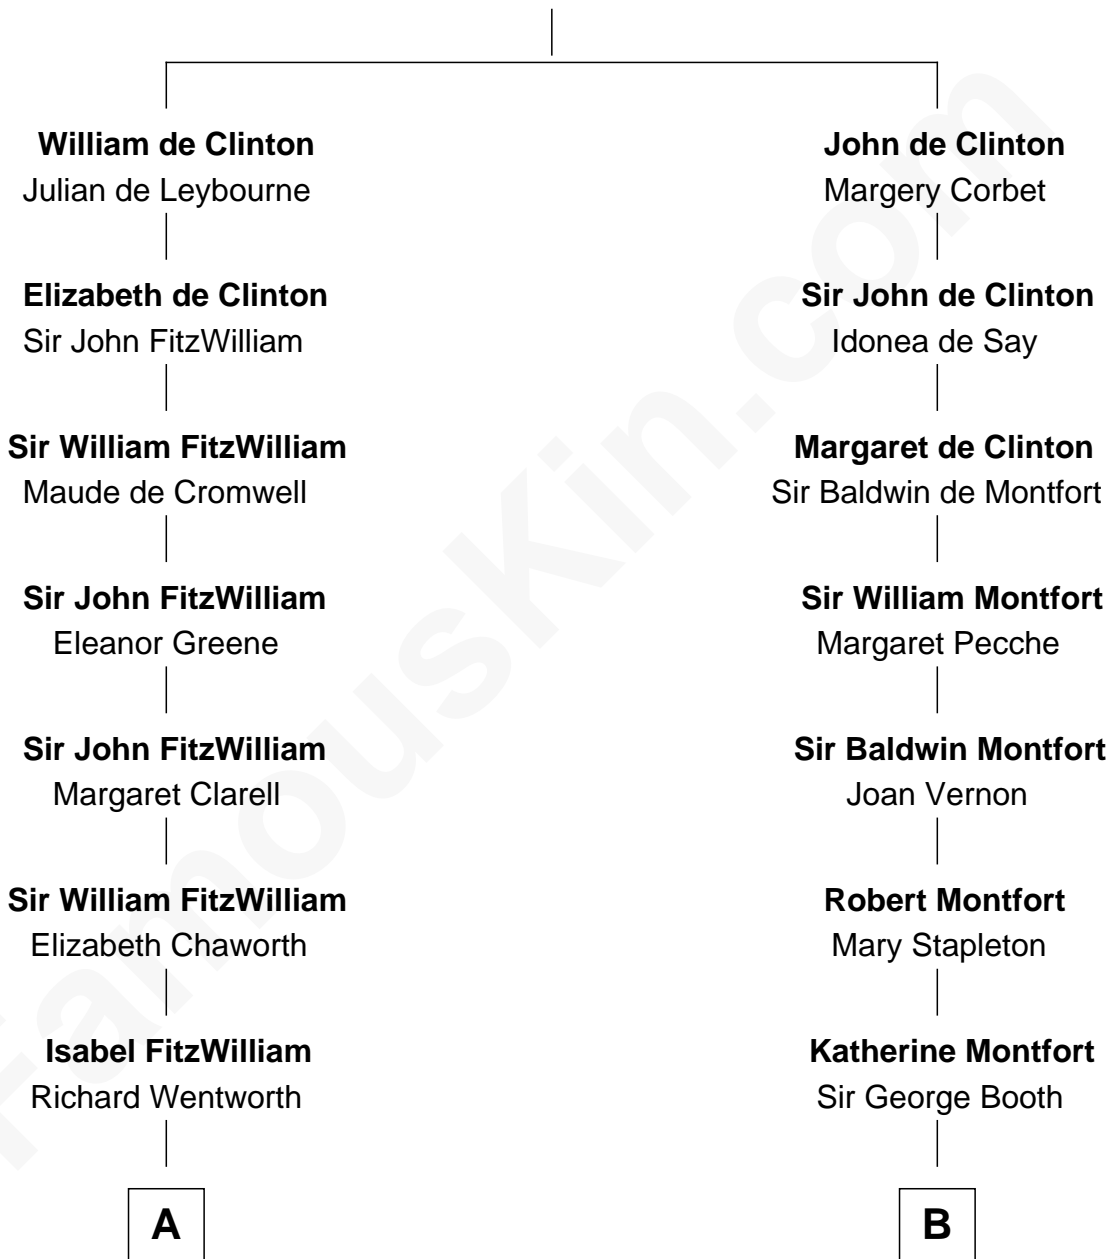

FamousKin.com

Relationship Chart of

Horace Gray

U.S. Supreme Court Justice

16th cousin 3 times removed of

Abraham Baldwin

Signer of the U.S. Constitution

John de Clinton

Ida de Odingsells

C

—
Elizabeth Chipman

William Gray

—
Horace Gray

Harriet Upham

—
Horace Gray

U.S. Supreme Court Justice