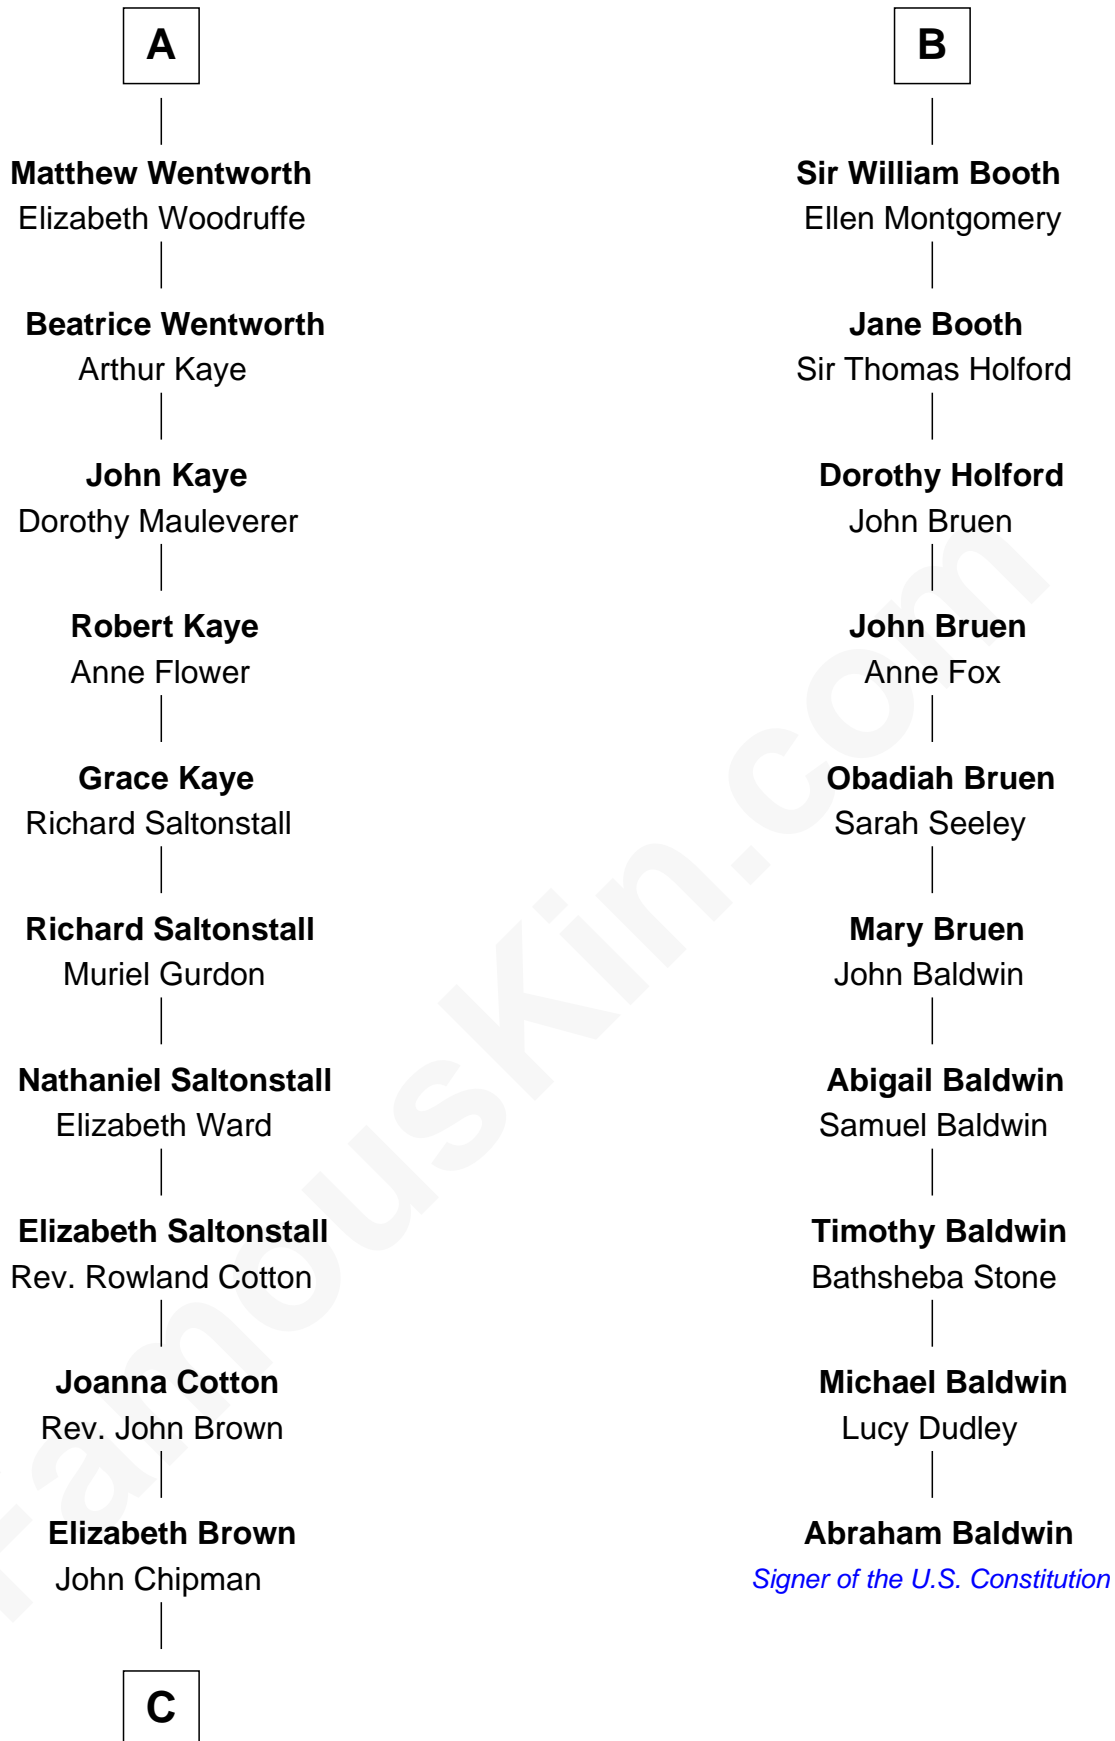

FamousKin.com

Relationship Chart of

Horace Gray

U.S. Supreme Court Justice

16th cousin 3 times removed of

Abraham Baldwin

Signer of the U.S. Constitution

John de Clinton

Ida de Odingsells

C

—
Elizabeth Chipman

William Gray

—
Horace Gray

Harriet Upham

—
Horace Gray

U.S. Supreme Court Justice