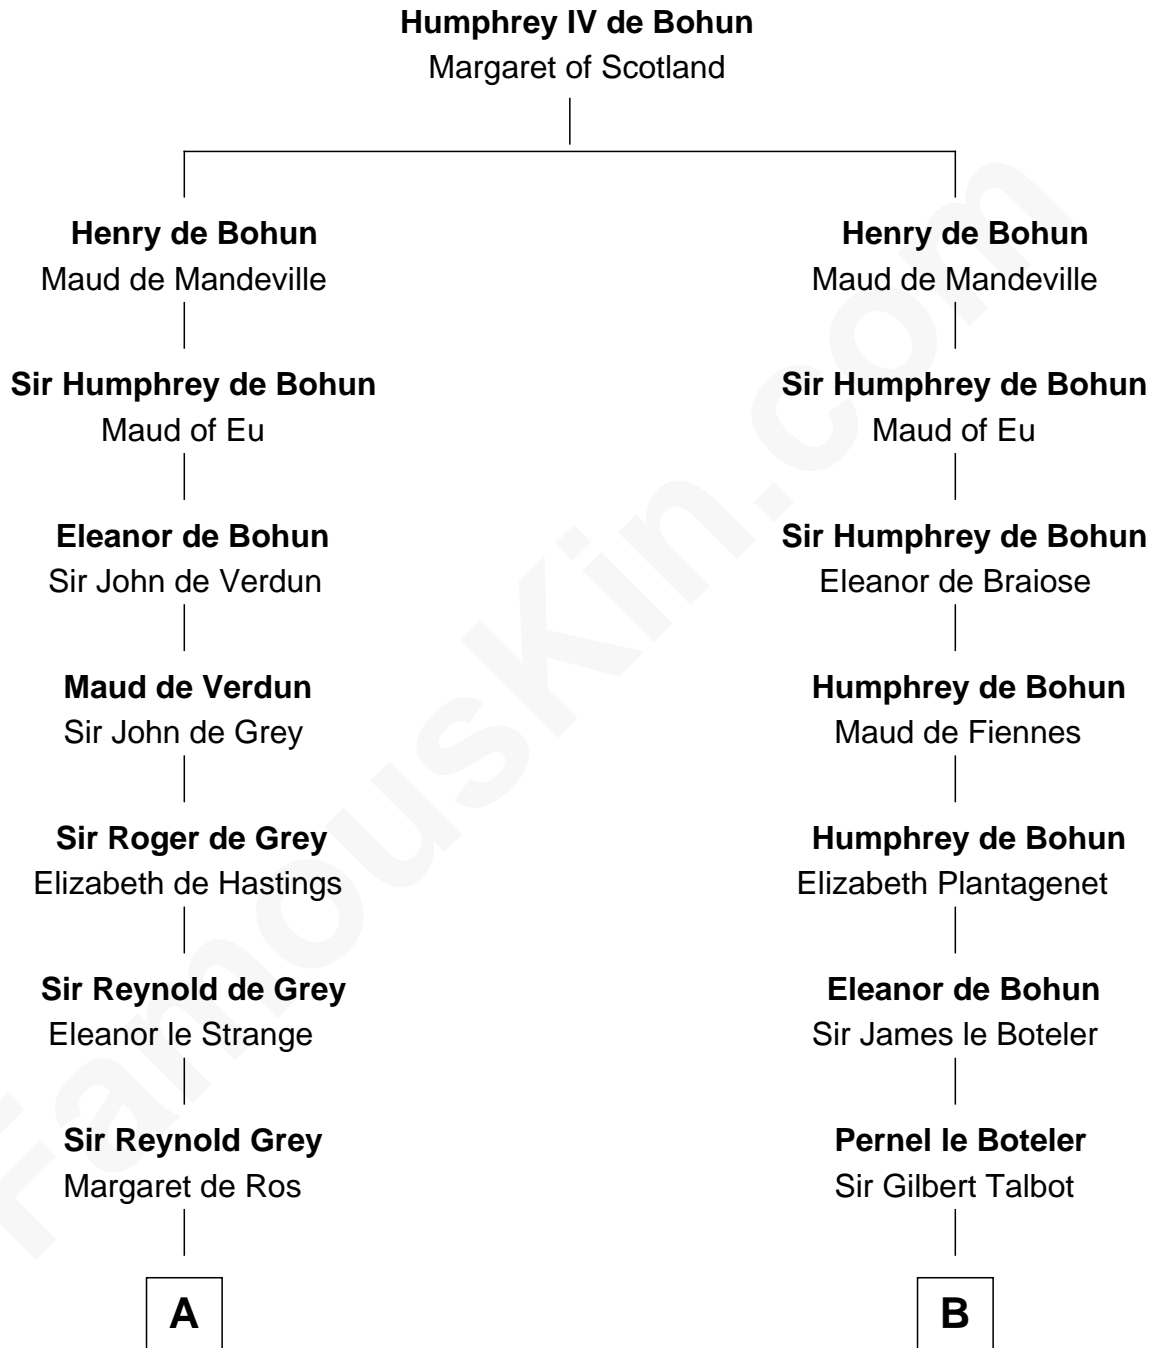

FamousKin.com

Relationship Chart of

Horace Gray

U.S. Supreme Court Justice

20th cousin 1 time removed of

Charles Carroll

Signer of the Declaration of Independence

C

Joanna Cotton
Rev. John Brown

Elizabeth Brown
John Chipman

Elizabeth Chipman
William Gray

Horace Gray
Harriet Upham

Horace Gray
U.S. Supreme Court Justice

D

Nicholas Sewall
Susanna Burgess

Jane Sewall
Clement Brooke