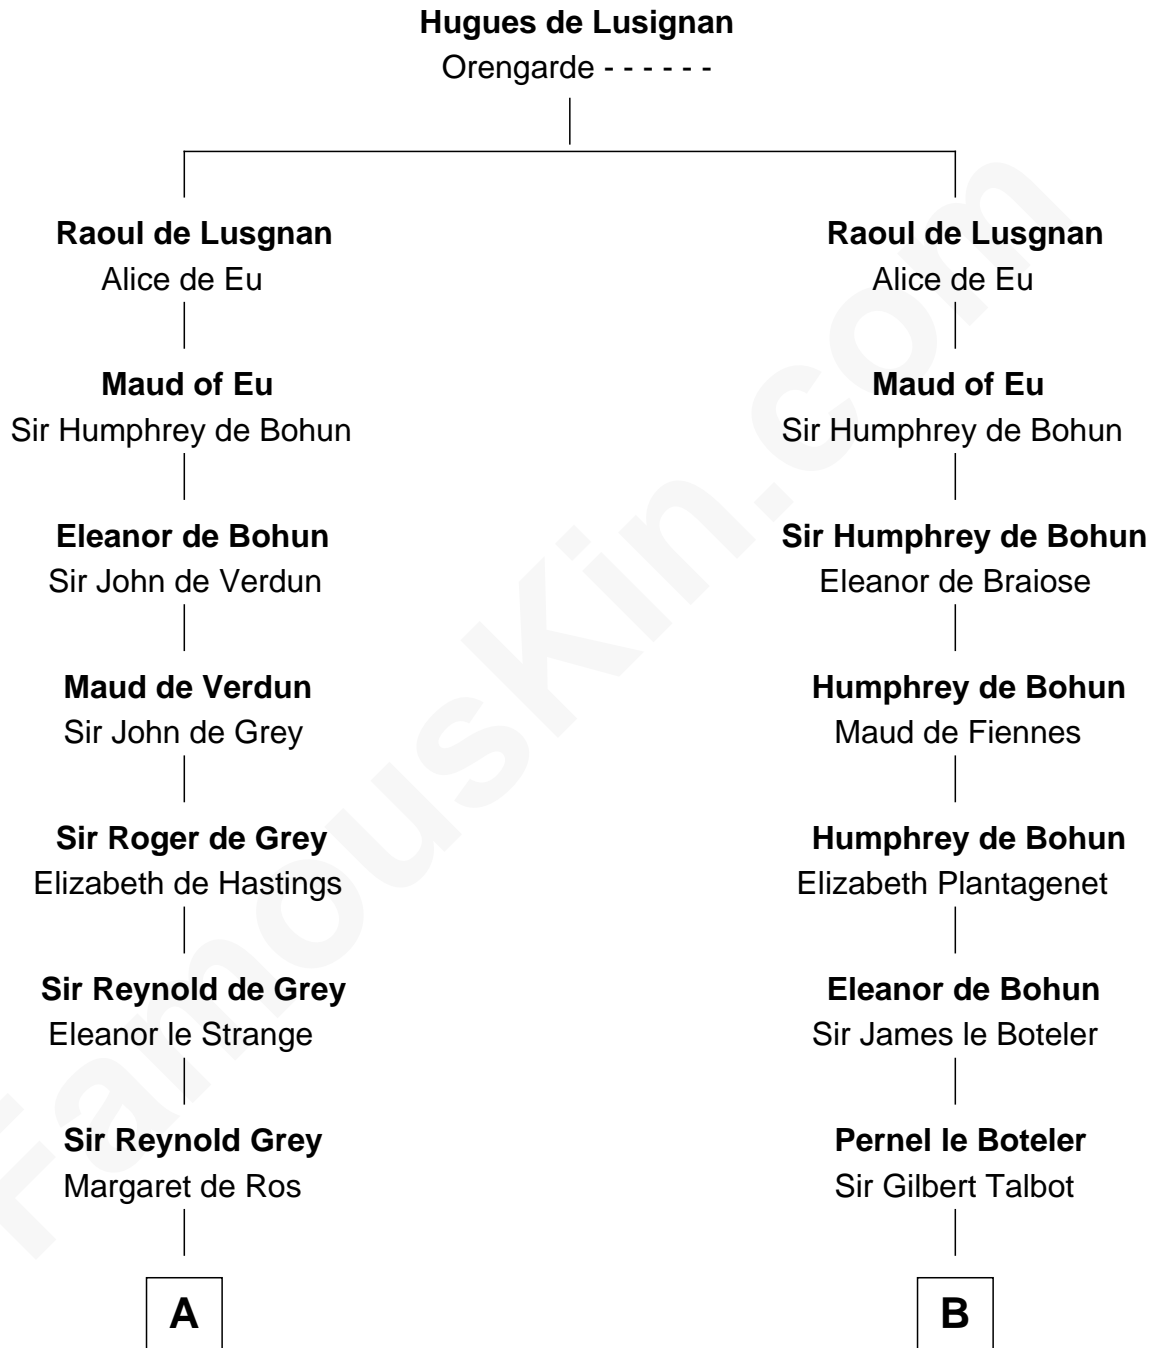

FamousKin.com

Relationship Chart of

Horace Gray

U.S. Supreme Court Justice

20th cousin 1 time removed of

Charles Carroll

Signer of the Declaration of Independence

C