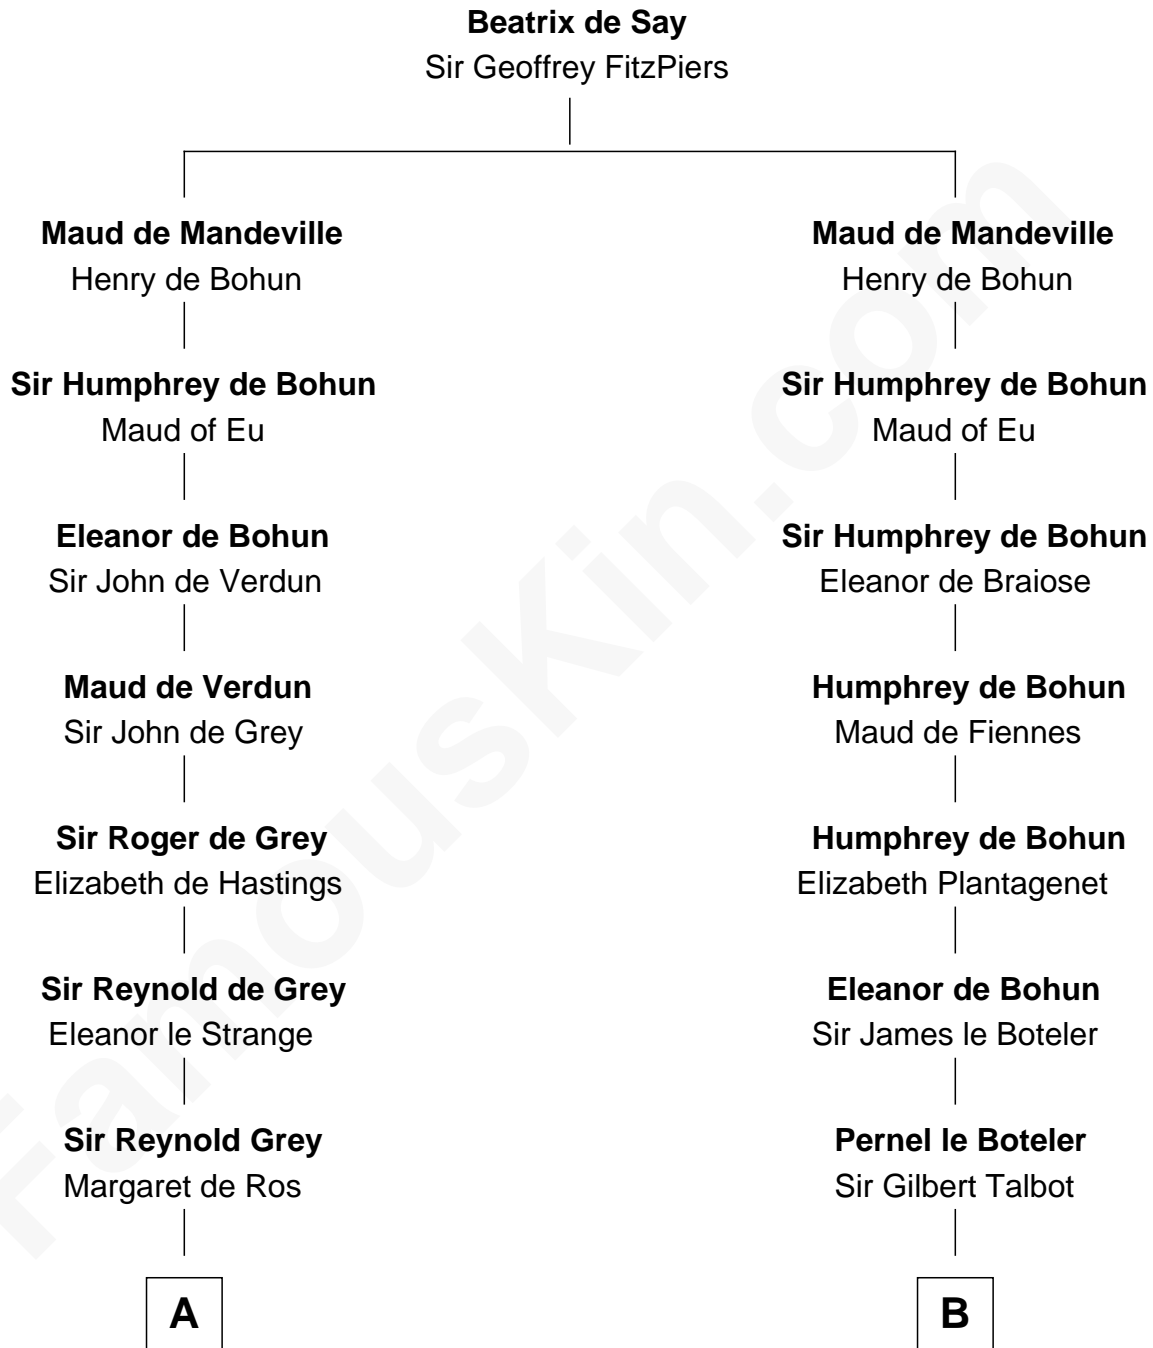

FamousKin.com

Relationship Chart of

Horace Gray

U.S. Supreme Court Justice

20th cousin 1 time removed of

Charles Carroll

Signer of the Declaration of Independence

C

Joanna Cotton
Rev. John Brown

Elizabeth Brown
John Chipman

Elizabeth Chipman
William Gray

Horace Gray
Harriet Upham

Horace Gray
U.S. Supreme Court Justice

D

Nicholas Sewall
Susanna Burgess

Jane Sewall
Clement Brooke

Elizabeth Brooke
Charles Carroll

Charles Carroll
Signer of Declaration of Independence