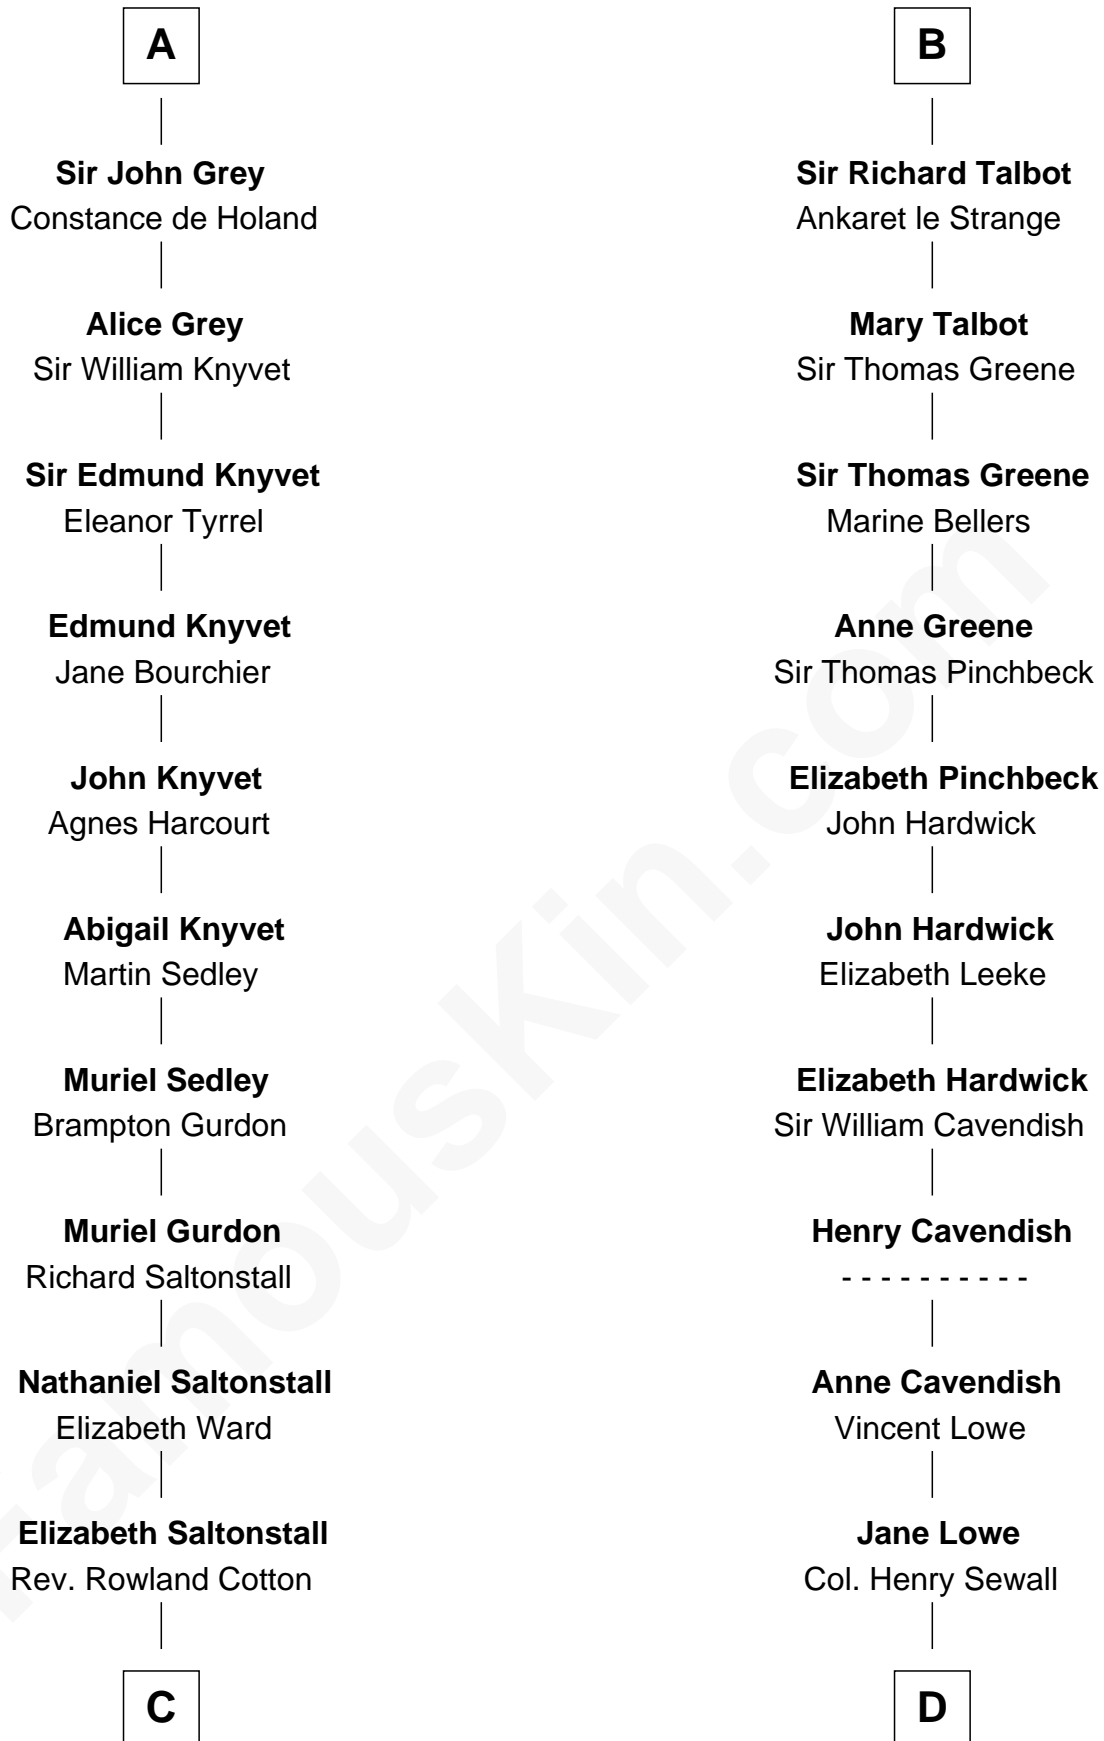

FamousKin.com

Relationship Chart of

Horace Gray

U.S. Supreme Court Justice

20th cousin 1 time removed of

Charles Carroll

Signer of the Declaration of Independence

C