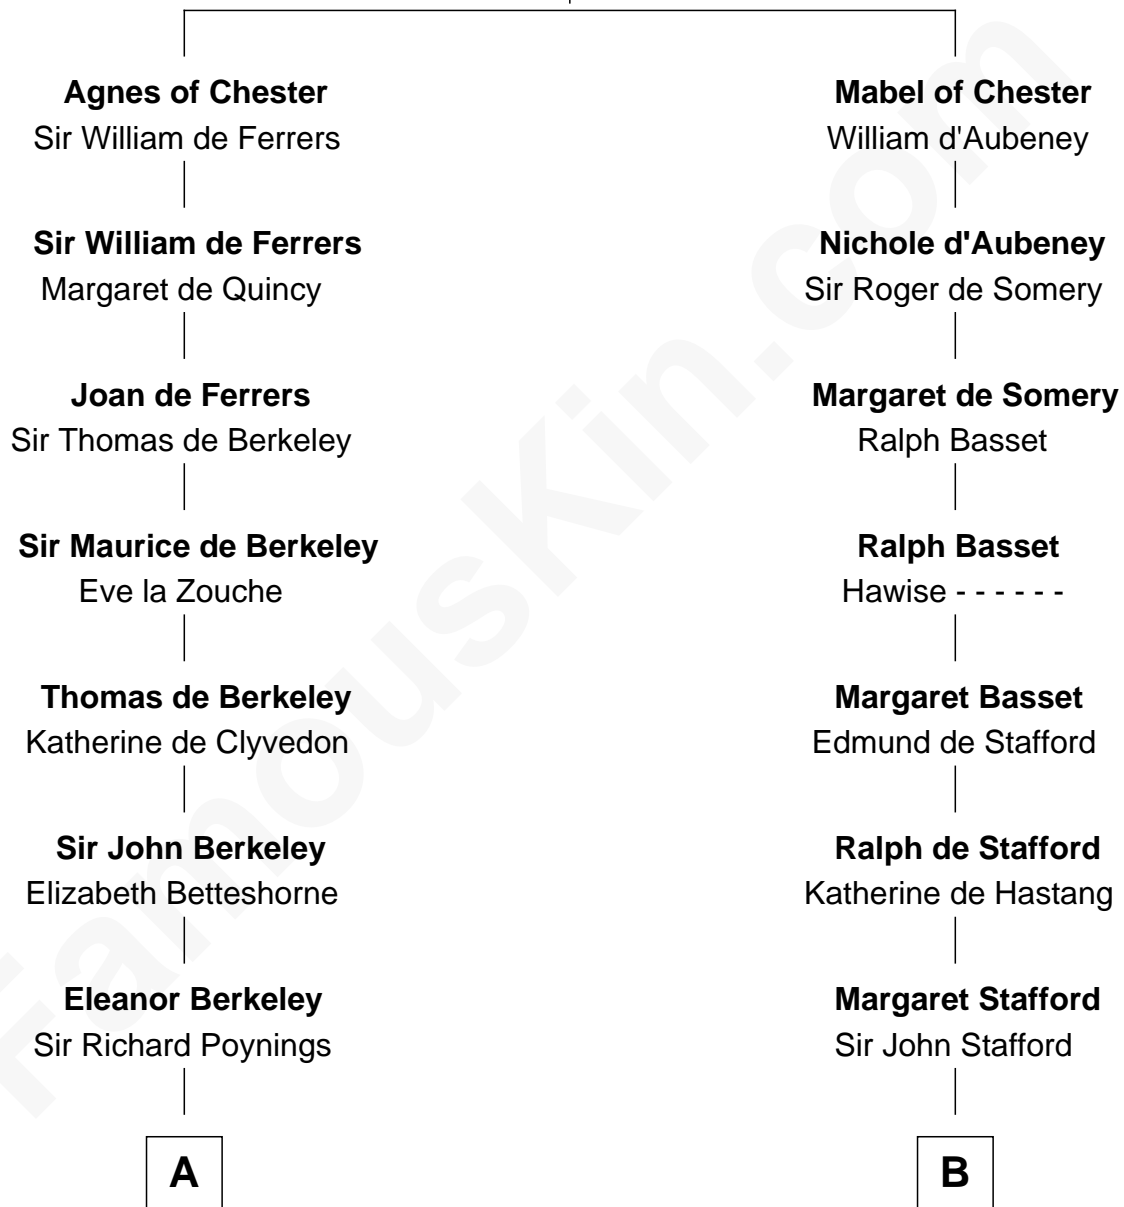

FamousKin.com

Relationship Chart of Horace Gray

U.S. Supreme Court Justice

20th cousin 1 time removed of

Charles Carroll

Signer of the Declaration of Independence

Hugh de Kevelioc
Bertrade de Montfort

C

Joanna Cotton
Rev. John Brown

Elizabeth Brown
John Chipman

Elizabeth Chipman
William Gray

Horace Gray
Harriet Upham

Horace Gray
U.S. Supreme Court Justice

D

Nicholas Sewall
Susanna Burgess

Jane Sewall
Clement Brooke