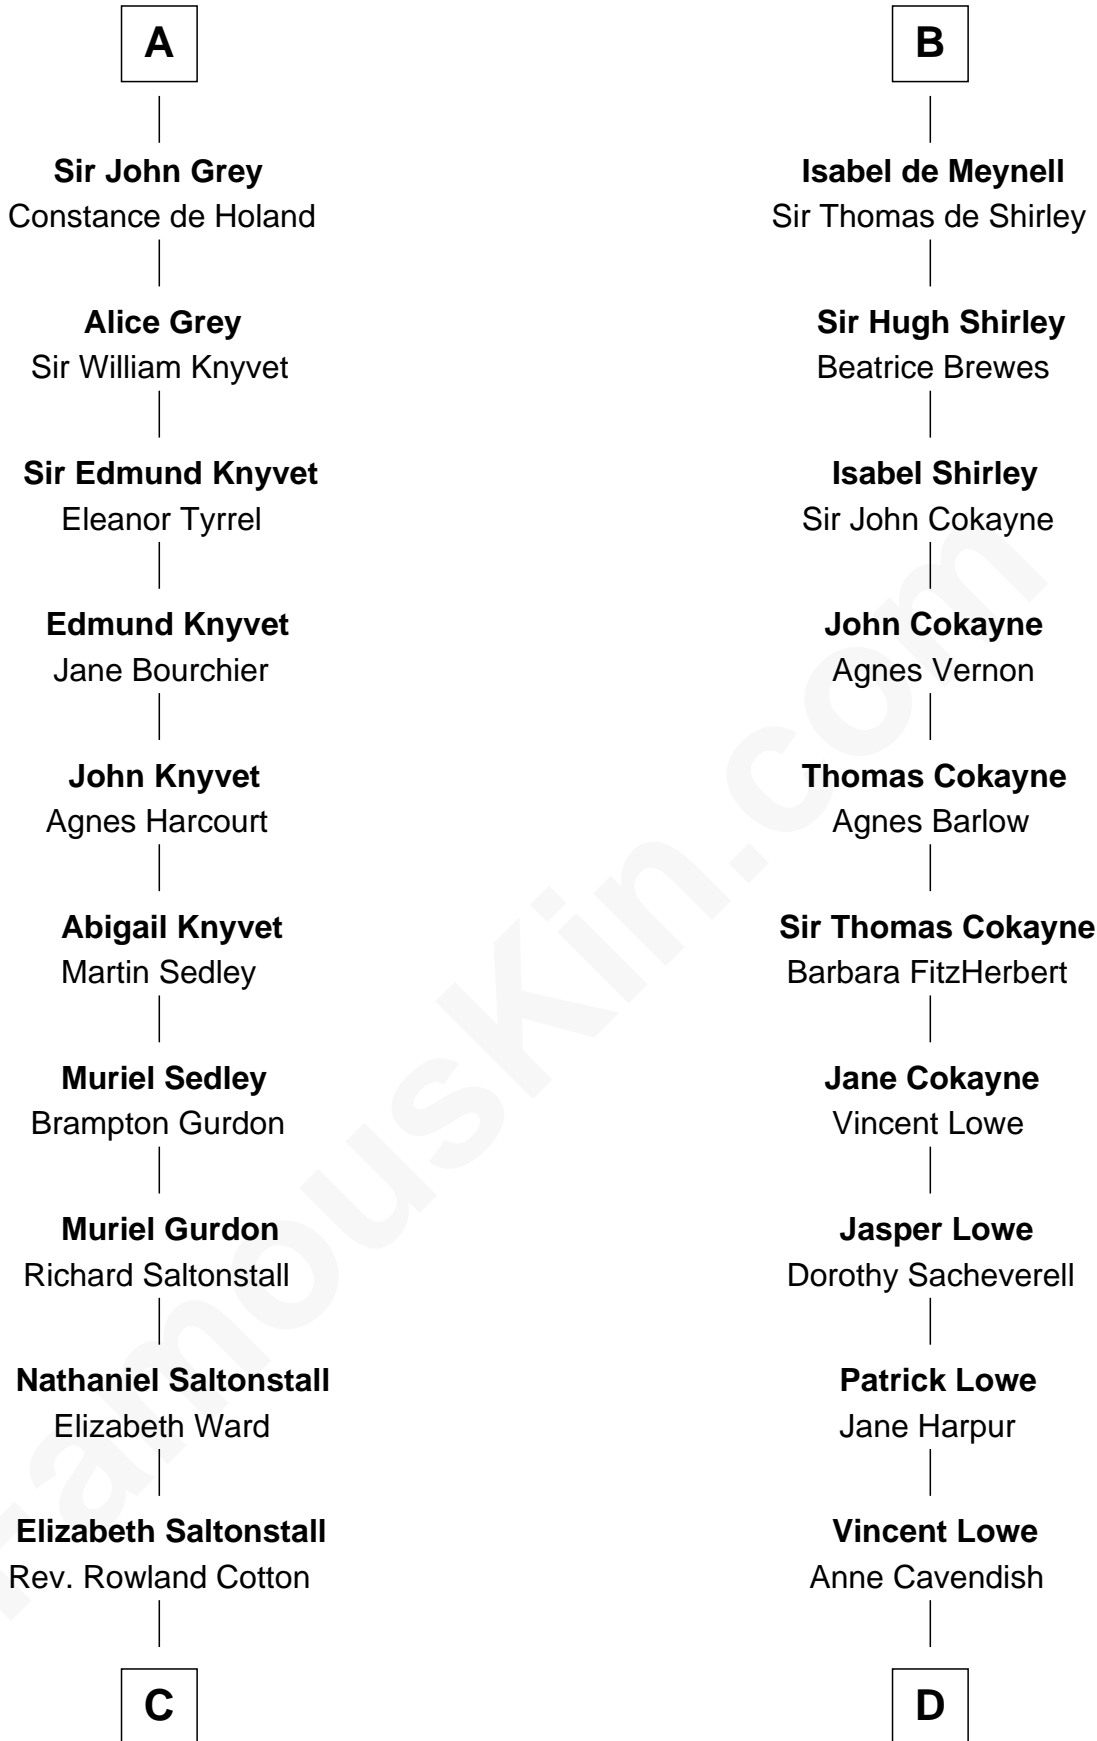

FamousKin.com Relationship Chart of

Horace Gray

U.S. Supreme Court Justice

21st cousin of

Charles Carroll

Signer of the Declaration of Independence

C

Joanna Cotton
Rev. John Brown

Elizabeth Brown
John Chipman

Elizabeth Chipman
William Gray

Horace Gray
Harriet Upham

Horace Gray
U.S. Supreme Court Justice

D

Jane Lowe
Col. Henry Sewall

Nicholas Sewall
Susanna Burgess

Jane Sewall
Clement Brooke