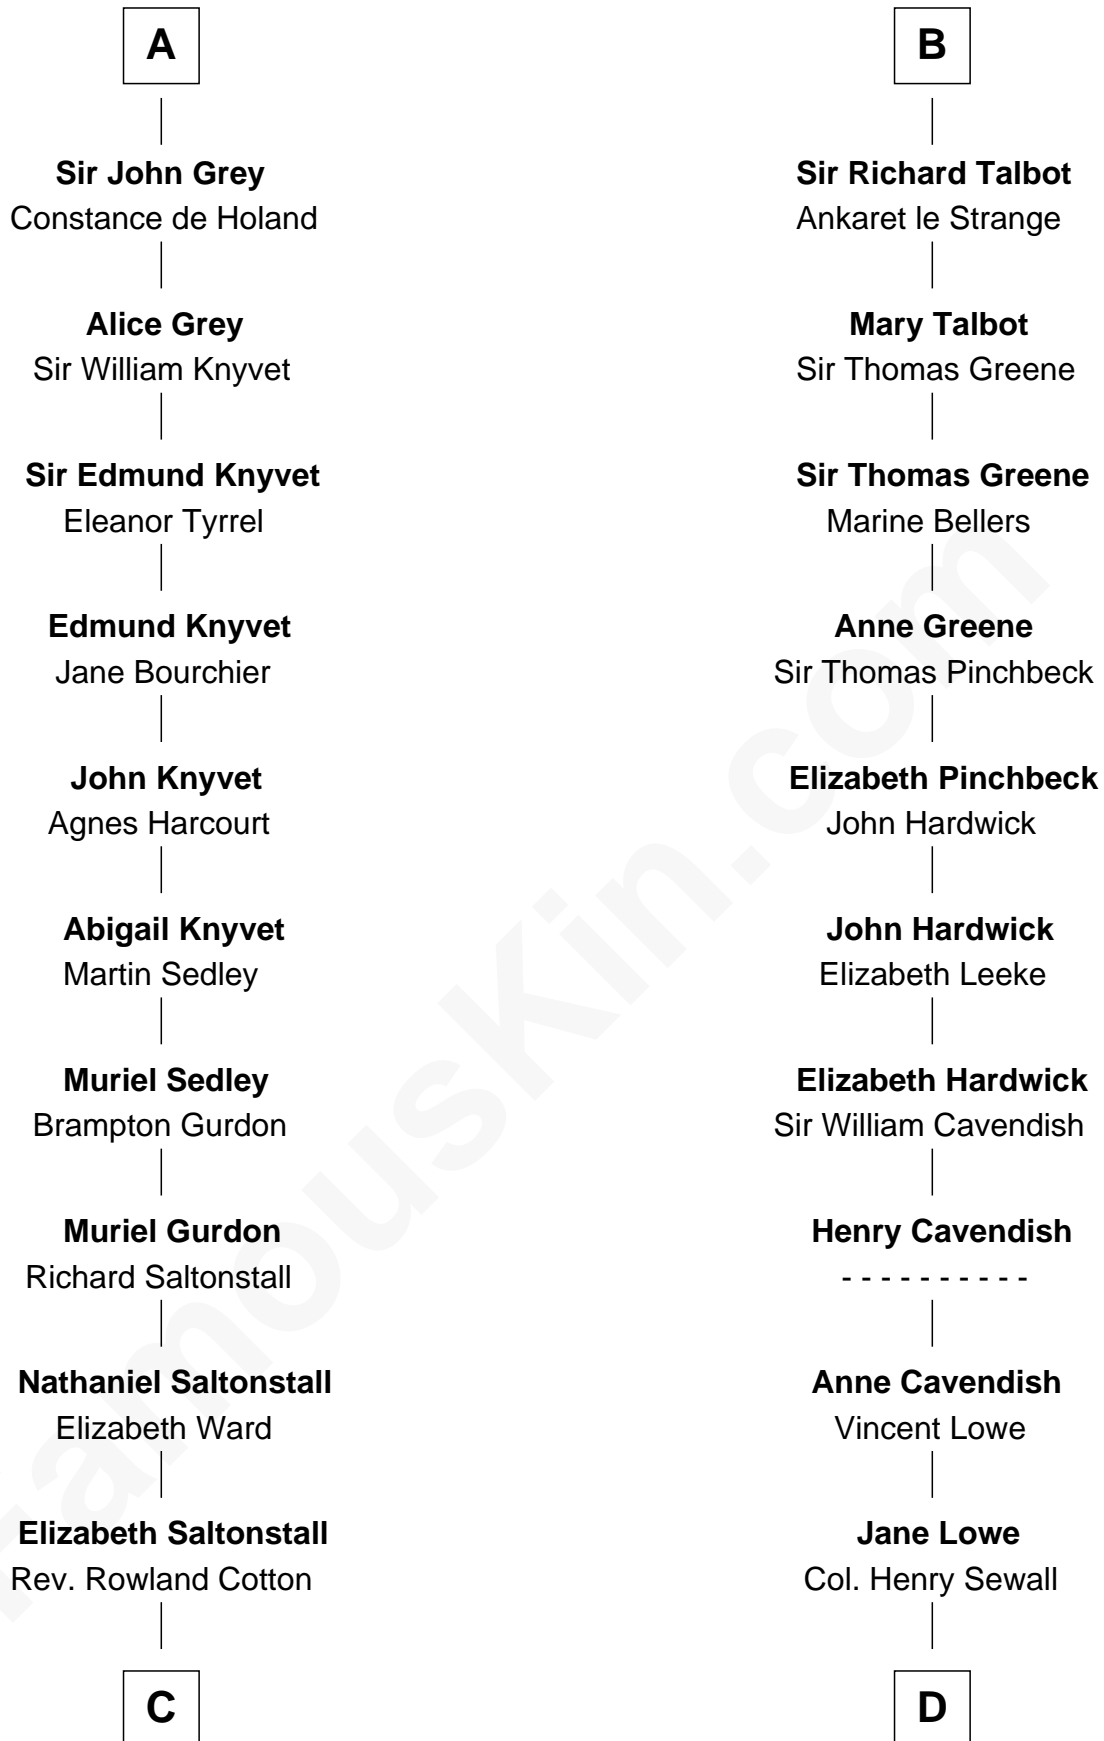

## Relationship Chart of

### Horace Gray

*U.S. Supreme Court Justice*

20th cousin 1 time removed of

### Daniel Carroll

*Signer of the U.S. Constitution*

**C**

**Joanna Cotton**  
Rev. John Brown

**Elizabeth Brown**  
John Chipman

**Elizabeth Chipman**  
William Gray

**Horace Gray**  
Harriet Upham

**Horace Gray**  
*U.S. Supreme Court Justice*