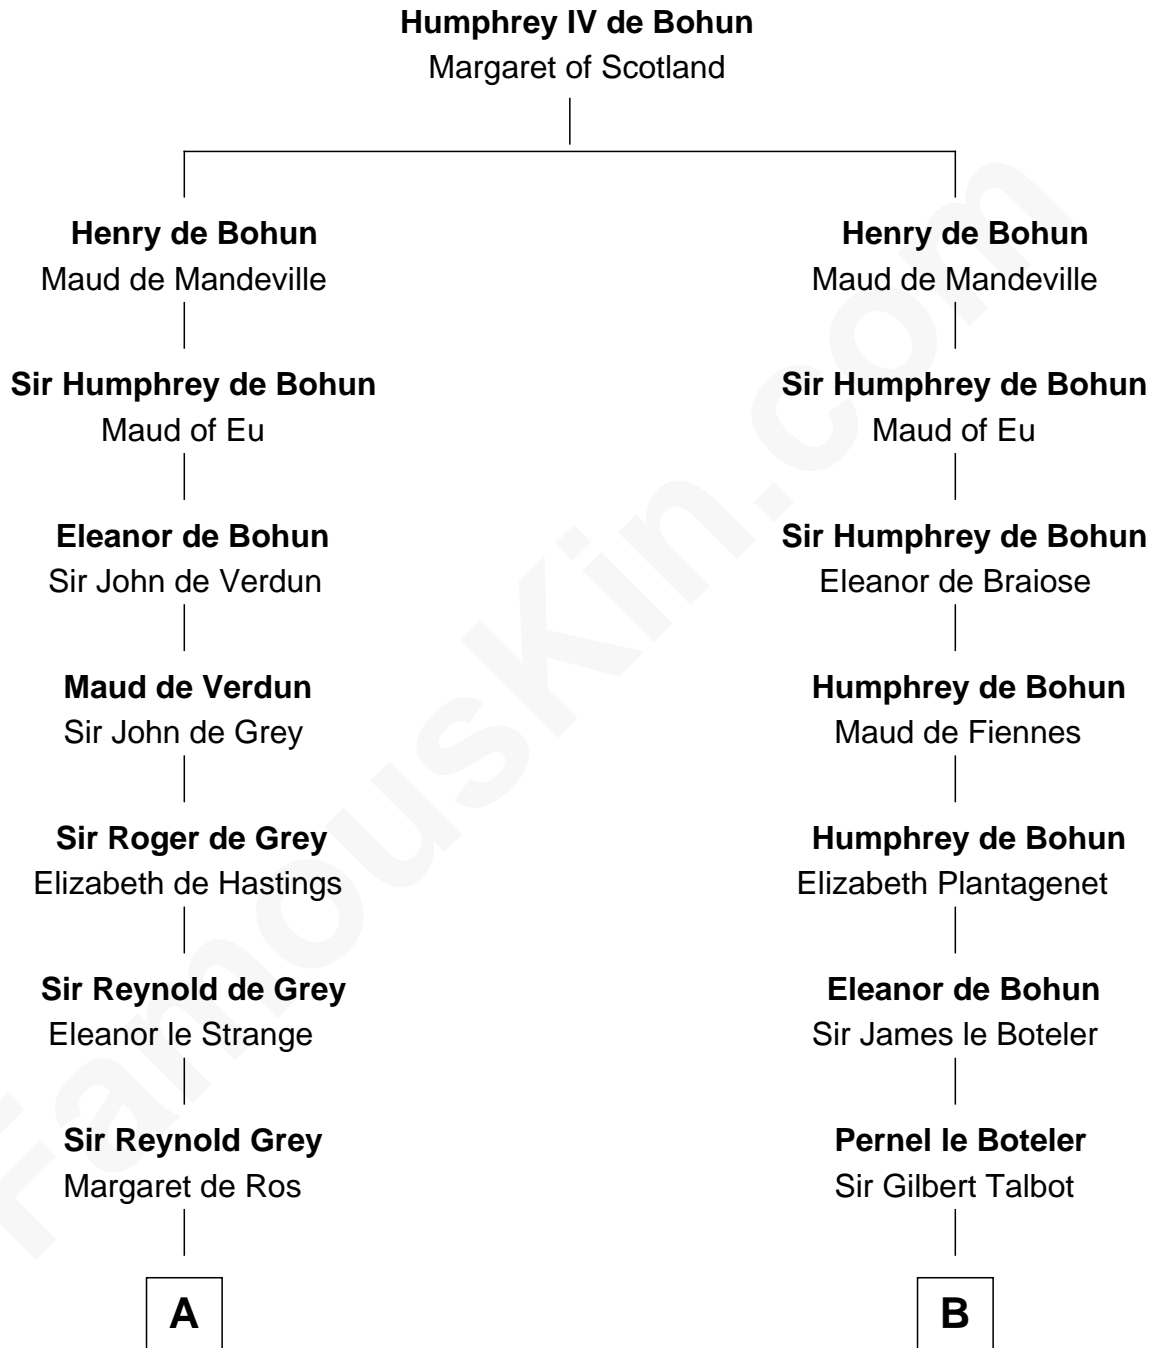

FamousKin.com

Relationship Chart of

Horace Gray

U.S. Supreme Court Justice

20th cousin 1 time removed of

Daniel Carroll

Signer of the U.S. Constitution