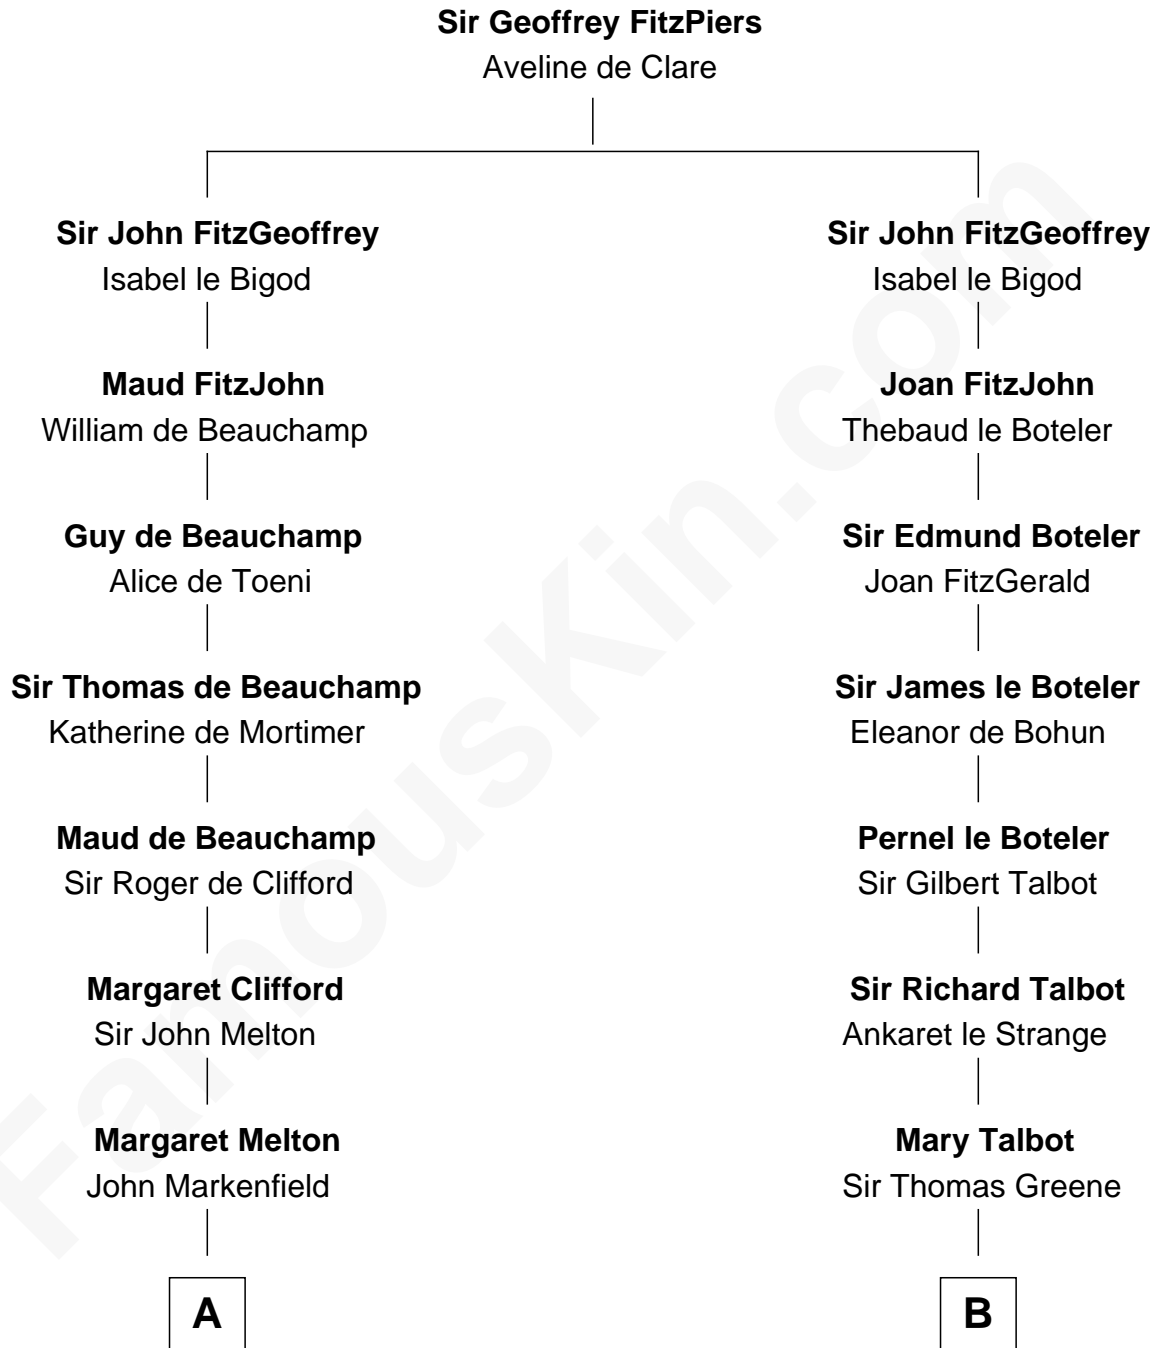

# FamousKin.com

## Relationship Chart of Horace Gray

*U.S. Supreme Court Justice*

18th cousin 3 times removed of

**Daniel Carroll**

*Signer of the U.S. Constitution*

**C**

**Joanna Cotton**  
Rev. John Brown

**Elizabeth Brown**  
John Chipman

**Elizabeth Chipman**  
William Gray

**Horace Gray**  
Harriet Upham

**Horace Gray**  
*U.S. Supreme Court Justice*

**D**

**Eleanor Darnall**  
Daniel Carroll

**Daniel Carroll**  
*Signer of the U.S. Constitution*