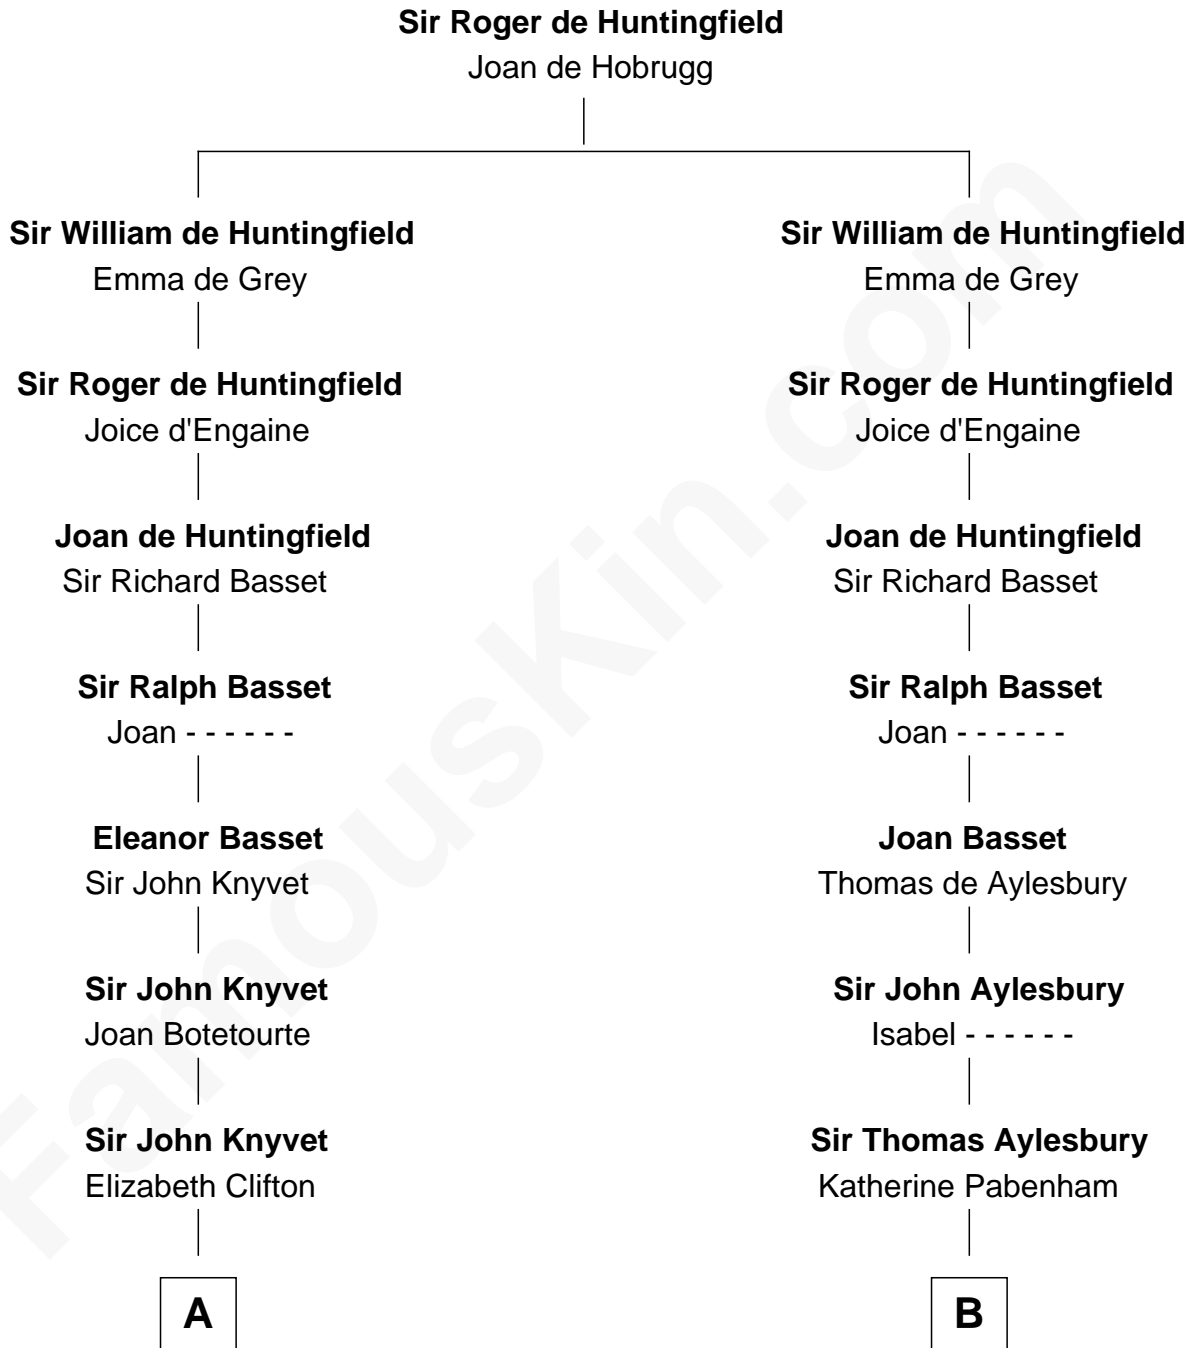

FamousKin.com

Relationship Chart of

Horace Gray

U.S. Supreme Court Justice

18th cousin 3 times removed of

Daniel Carroll

Signer of the U.S. Constitution