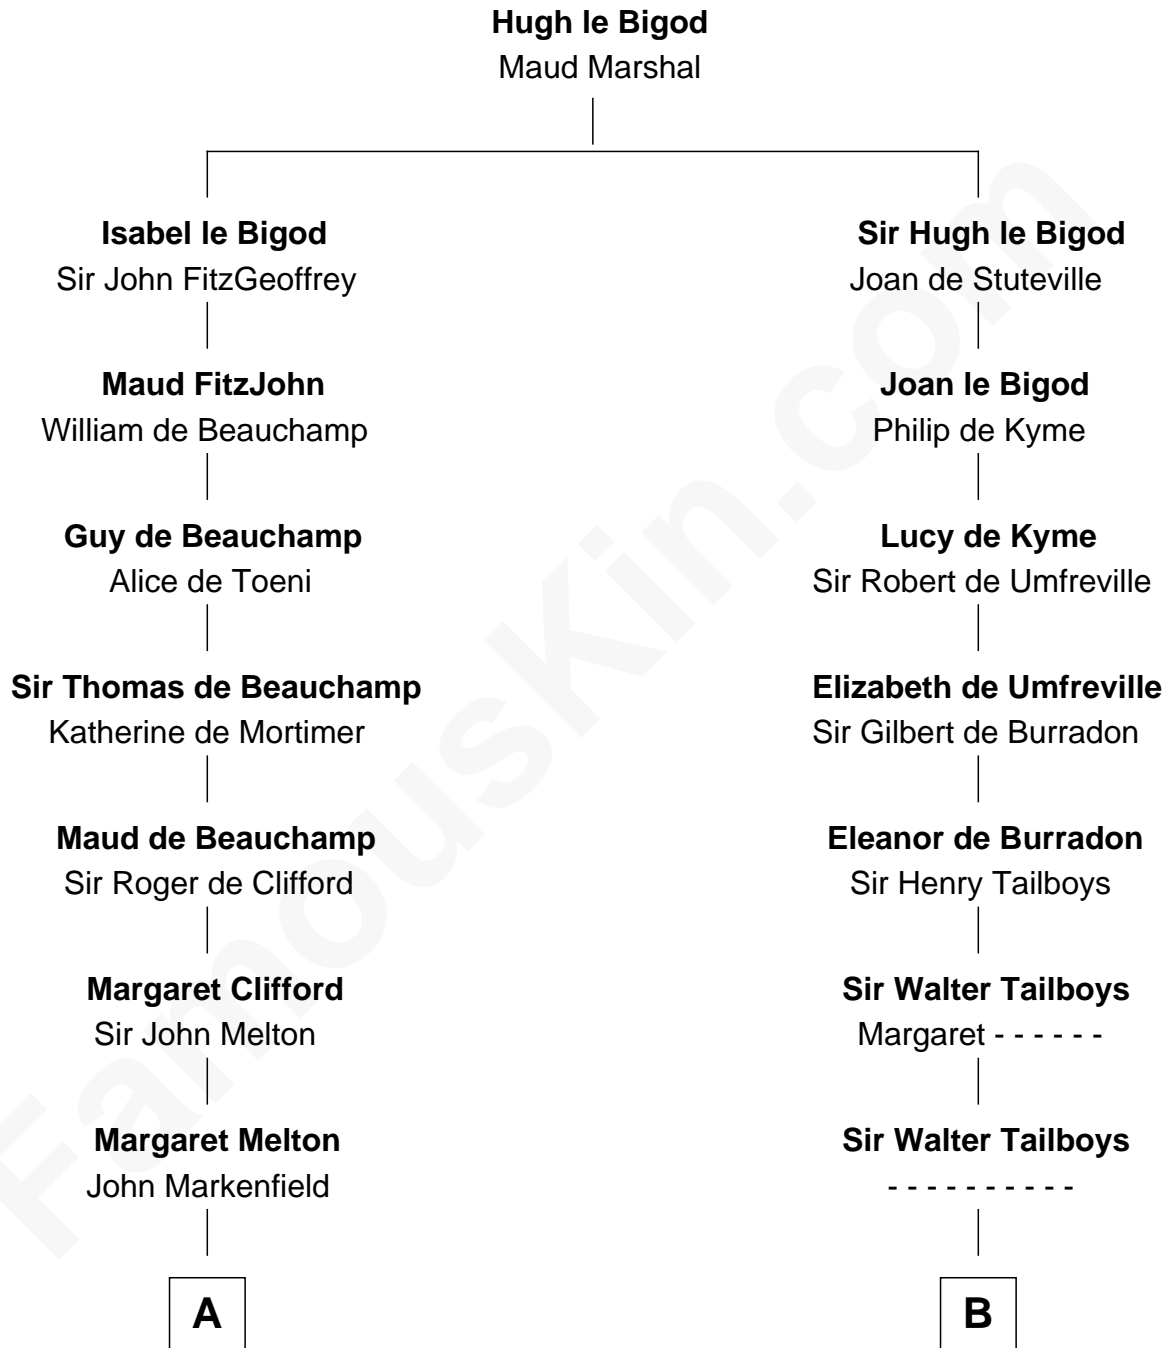

FamousKin.com

Relationship Chart of

Horace Gray

U.S. Supreme Court Justice

18th cousin 3 times removed of

Daniel Carroll

Signer of the U.S. Constitution

C

Joanna Cotton
Rev. John Brown

Elizabeth Brown
John Chipman

Elizabeth Chipman
William Gray

Horace Gray
Harriet Upham

Horace Gray
U.S. Supreme Court Justice

D

Eleanor Darnall
Daniel Carroll

Daniel Carroll
Signer of the U.S. Constitution