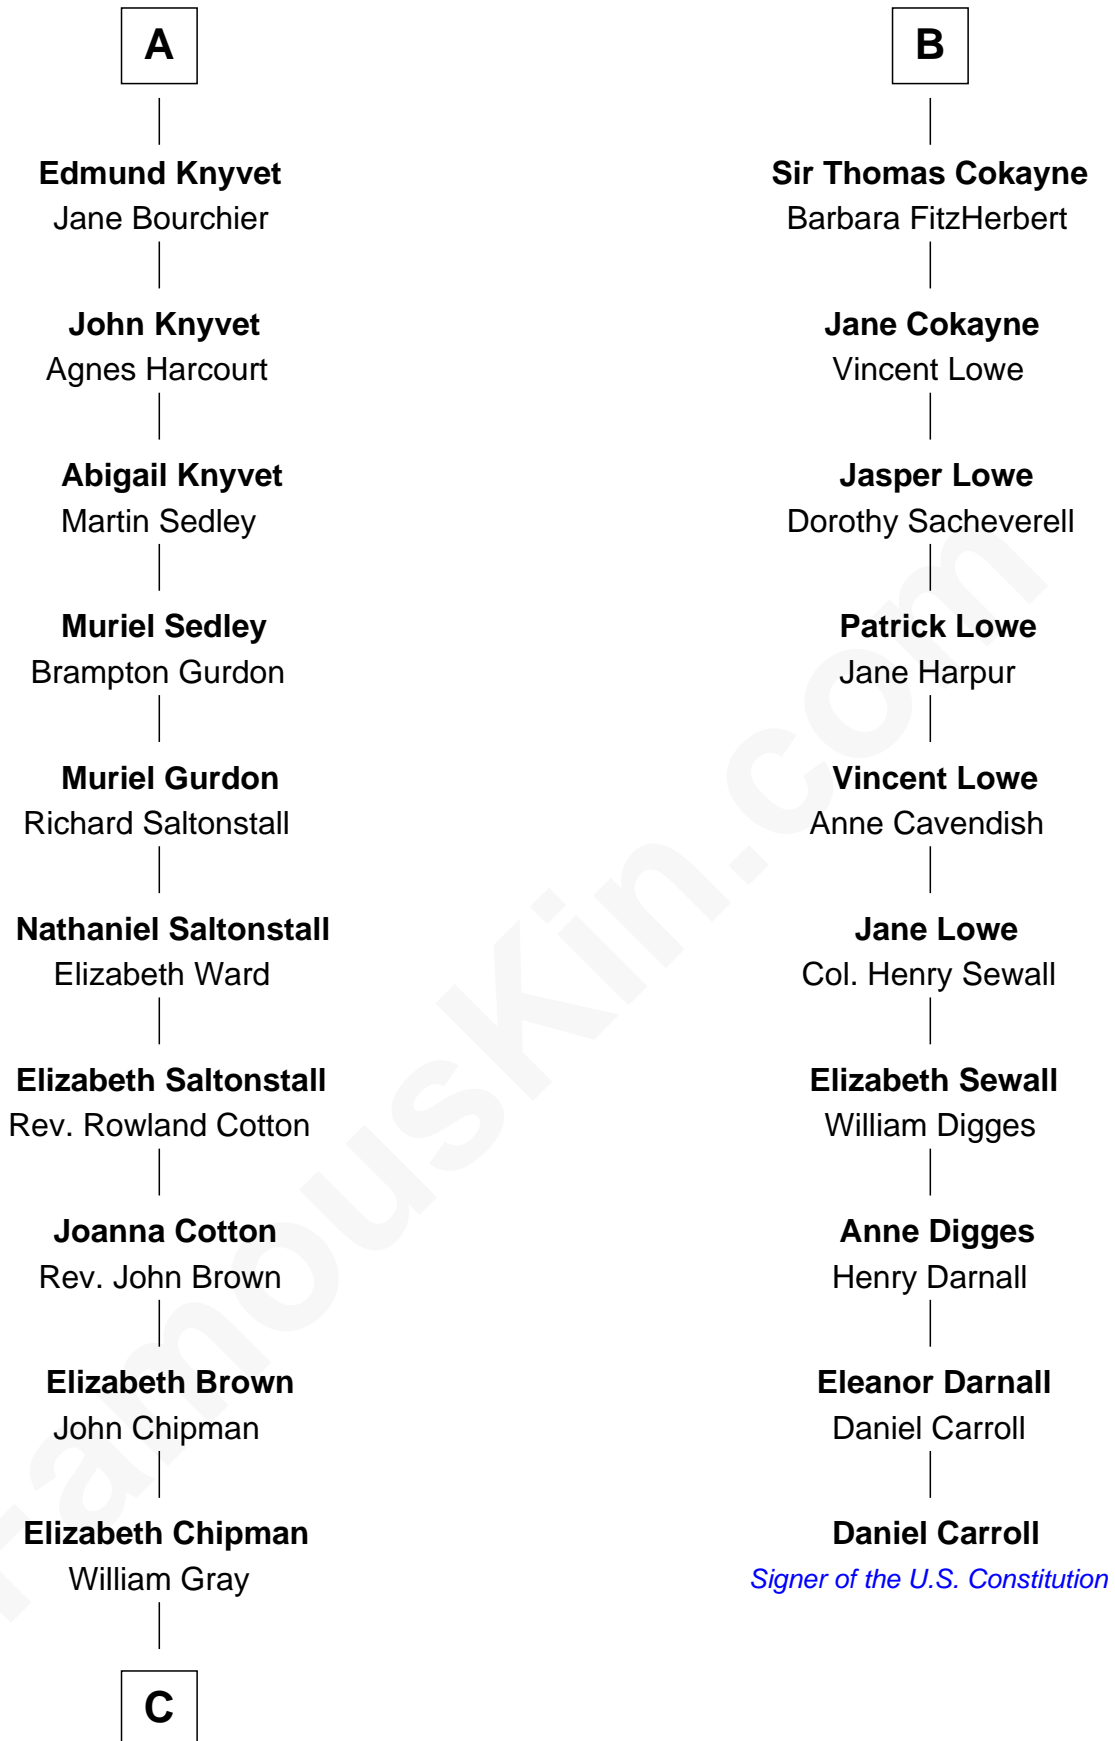

FamousKin.com

Relationship Chart of

Horace Gray

U.S. Supreme Court Justice

16th cousin 2 times removed of

Daniel Carroll

Signer of the U.S. Constitution

Sir Robert de Ros

Isabel de Aubeney

C

—
Horace Gray
Harriet Upham

—
Horace Gray
U.S. Supreme Court Justice

FamousKin.com