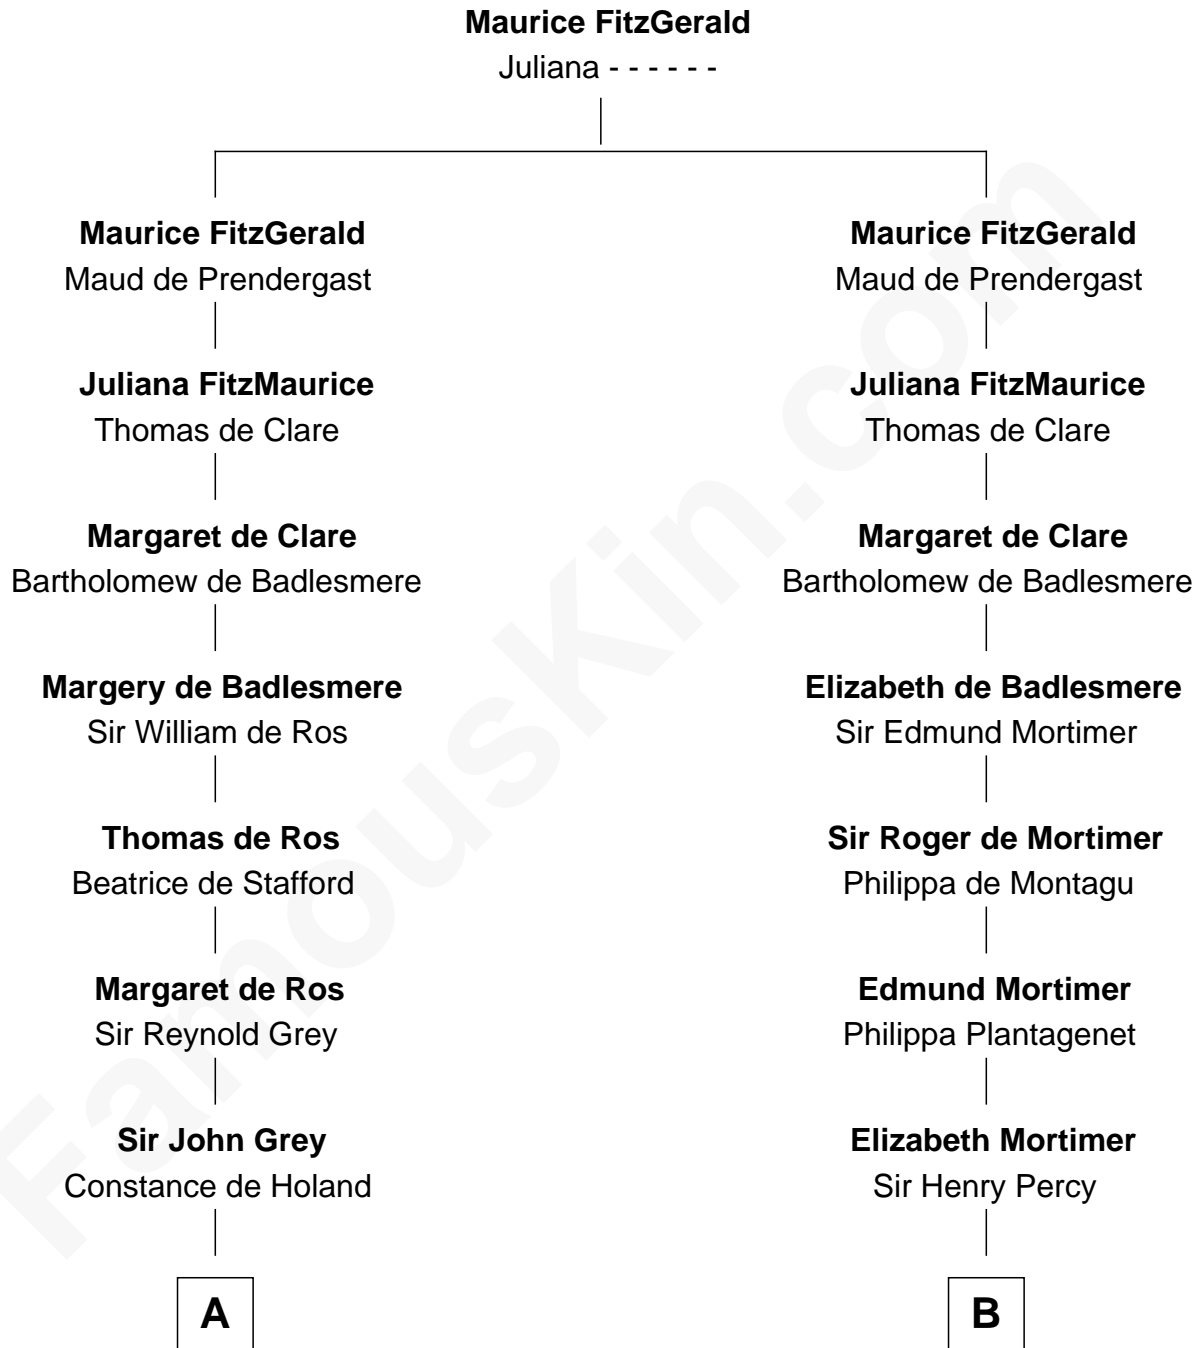

FamousKin.com

Relationship Chart of

Horace Gray

U.S. Supreme Court Justice

19th cousin 1 time removed of

Daniel Carroll

Signer of the U.S. Constitution

C

Elizabeth Brown

John Chipman

Elizabeth Chipman

William Gray

Horace Gray

Harriet Upham

Horace Gray

U.S. Supreme Court Justice

D

Anne Digges

Henry Darnall

Eleanor Darnall

Daniel Carroll

Daniel Carroll

Signer of the U.S. Constitution