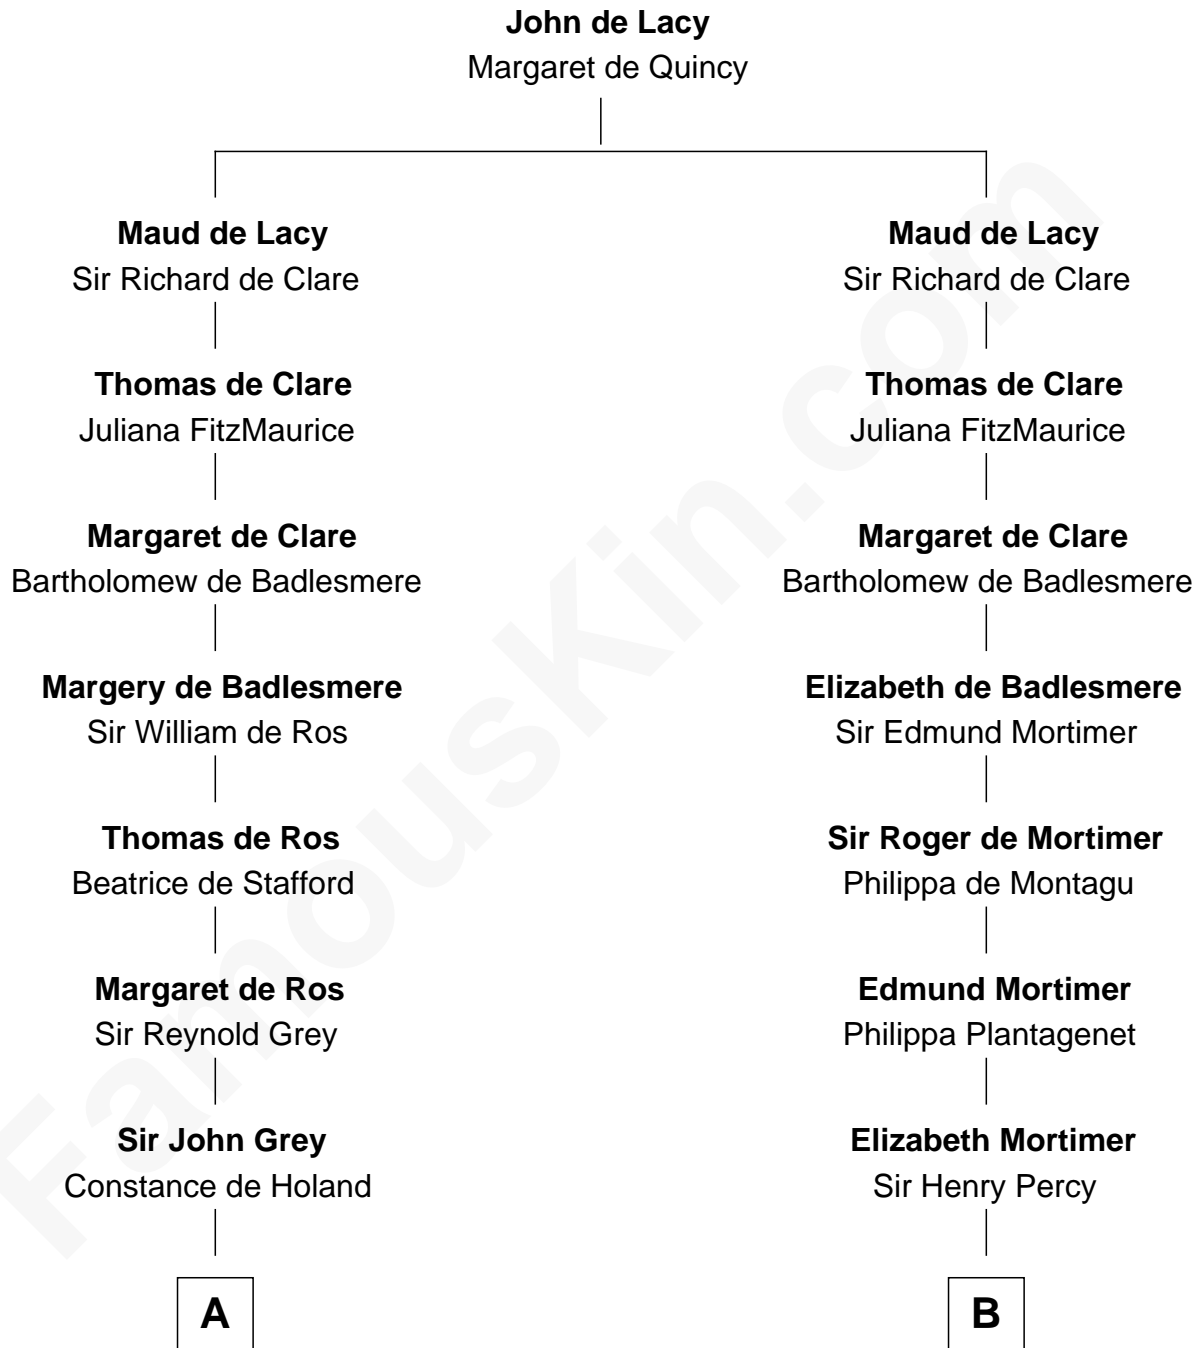

FamousKin.com

Relationship Chart of

Horace Gray

U.S. Supreme Court Justice

19th cousin 1 time removed of

Daniel Carroll

Signer of the U.S. Constitution

C

Elizabeth Brown

John Chipman

Elizabeth Chipman

William Gray

Horace Gray

Harriet Upham

Horace Gray

U.S. Supreme Court Justice