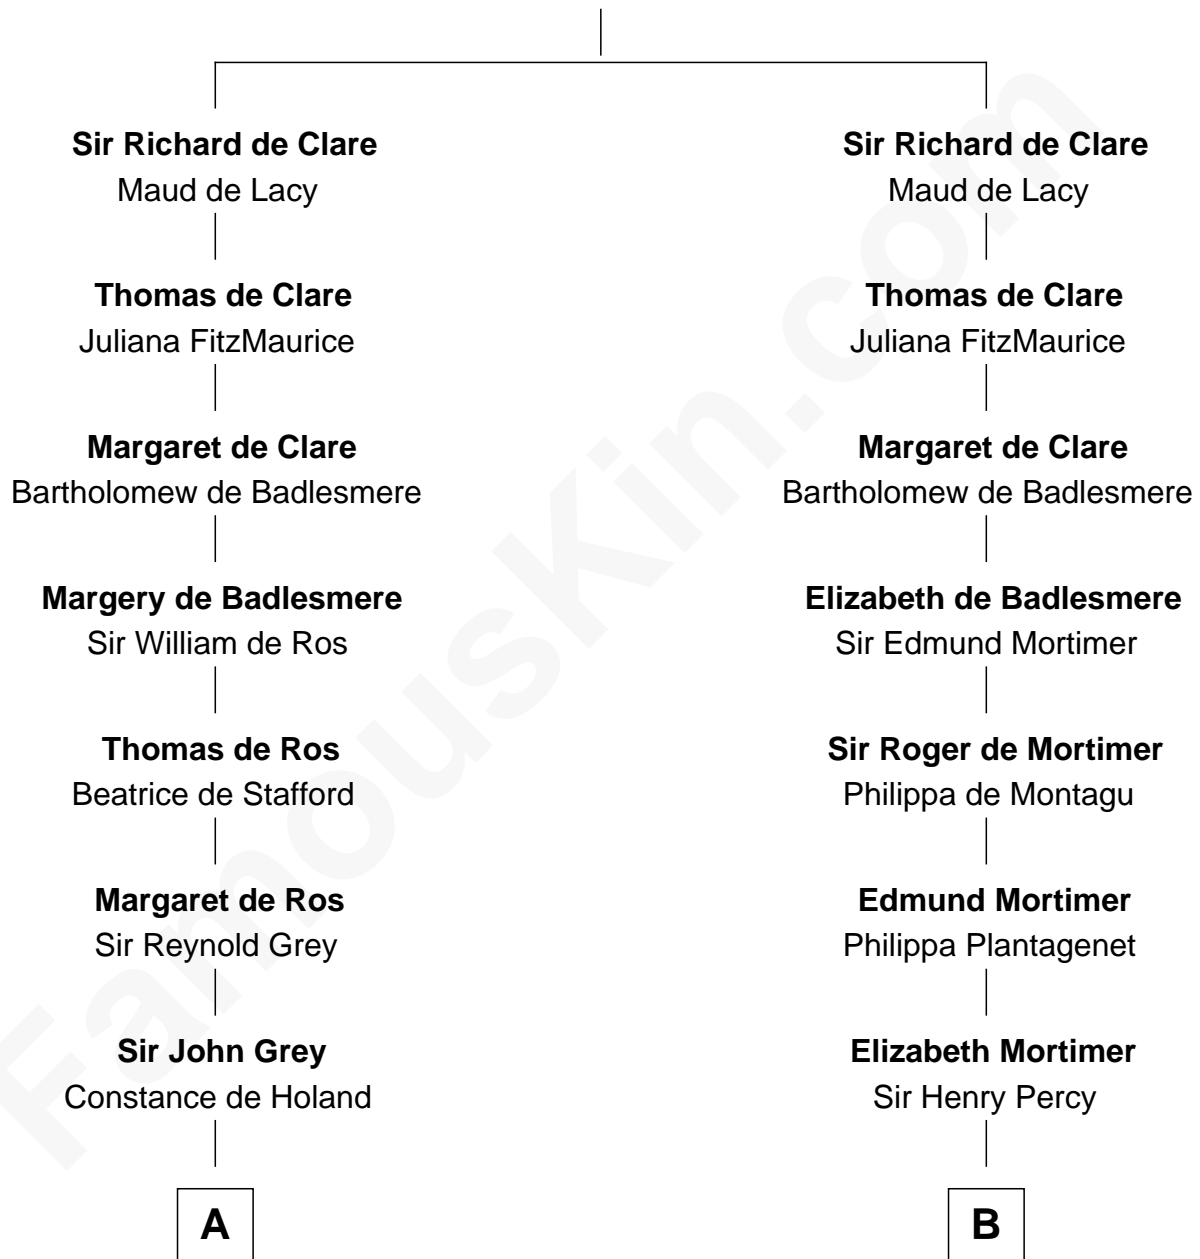

## Relationship Chart of

### Horace Gray

*U.S. Supreme Court Justice*

19th cousin 1 time removed of

### Daniel Carroll

*Signer of the U.S. Constitution*

**Gilbert de Clare**

Isabel Marshal

**C**

**Elizabeth Brown**

John Chipman

**Elizabeth Chipman**

William Gray

**Horace Gray**

Harriet Upham

**Horace Gray**

*U.S. Supreme Court Justice*

**D**

**Anne Digges**

Henry Darnall