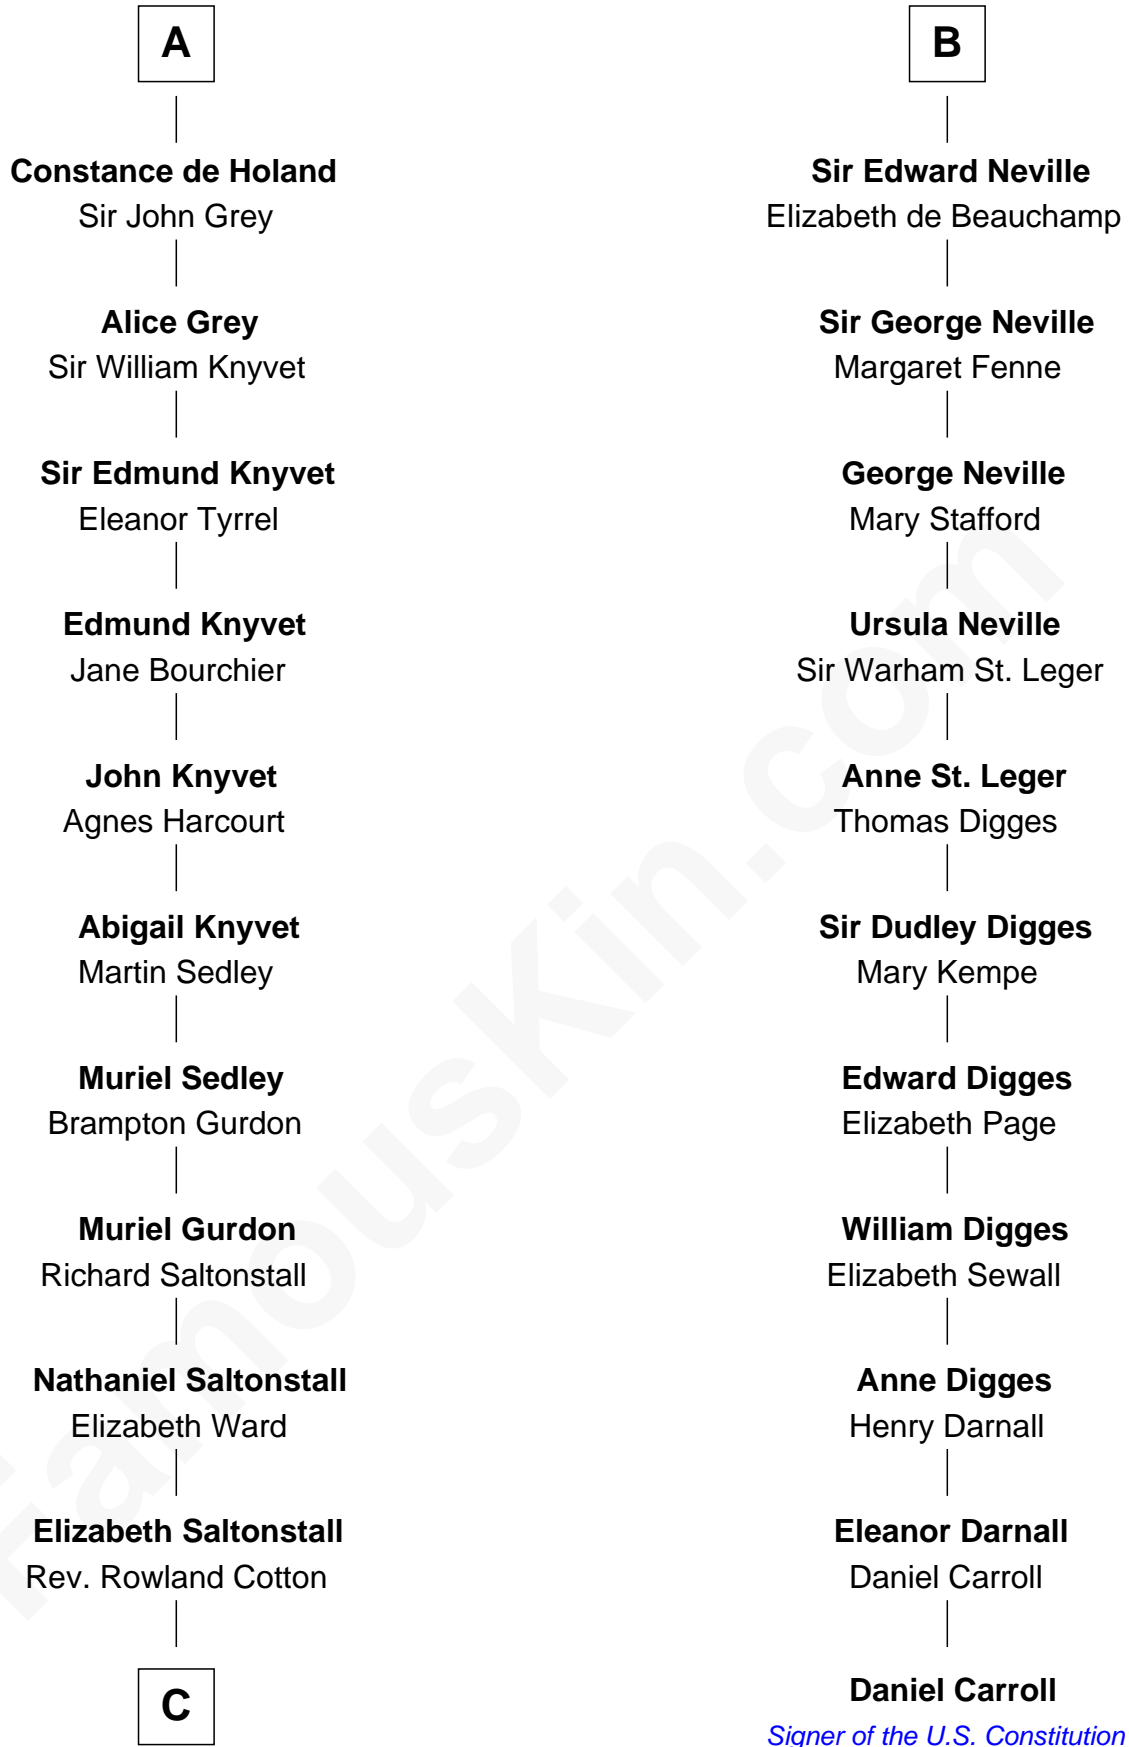

FamousKin.com

Relationship Chart of

Horace Gray

U.S. Supreme Court Justice

17th cousin 4 times removed of

Daniel Carroll

Signer of the U.S. Constitution

William FitzPatrick

Eleonore de Vitre

C

—
Joanna Cotton
Rev. John Brown

—
Elizabeth Brown
John Chipman

—
Elizabeth Chipman
William Gray

—
Horace Gray
Harriet Upham

—
Horace Gray
U.S. Supreme Court Justice