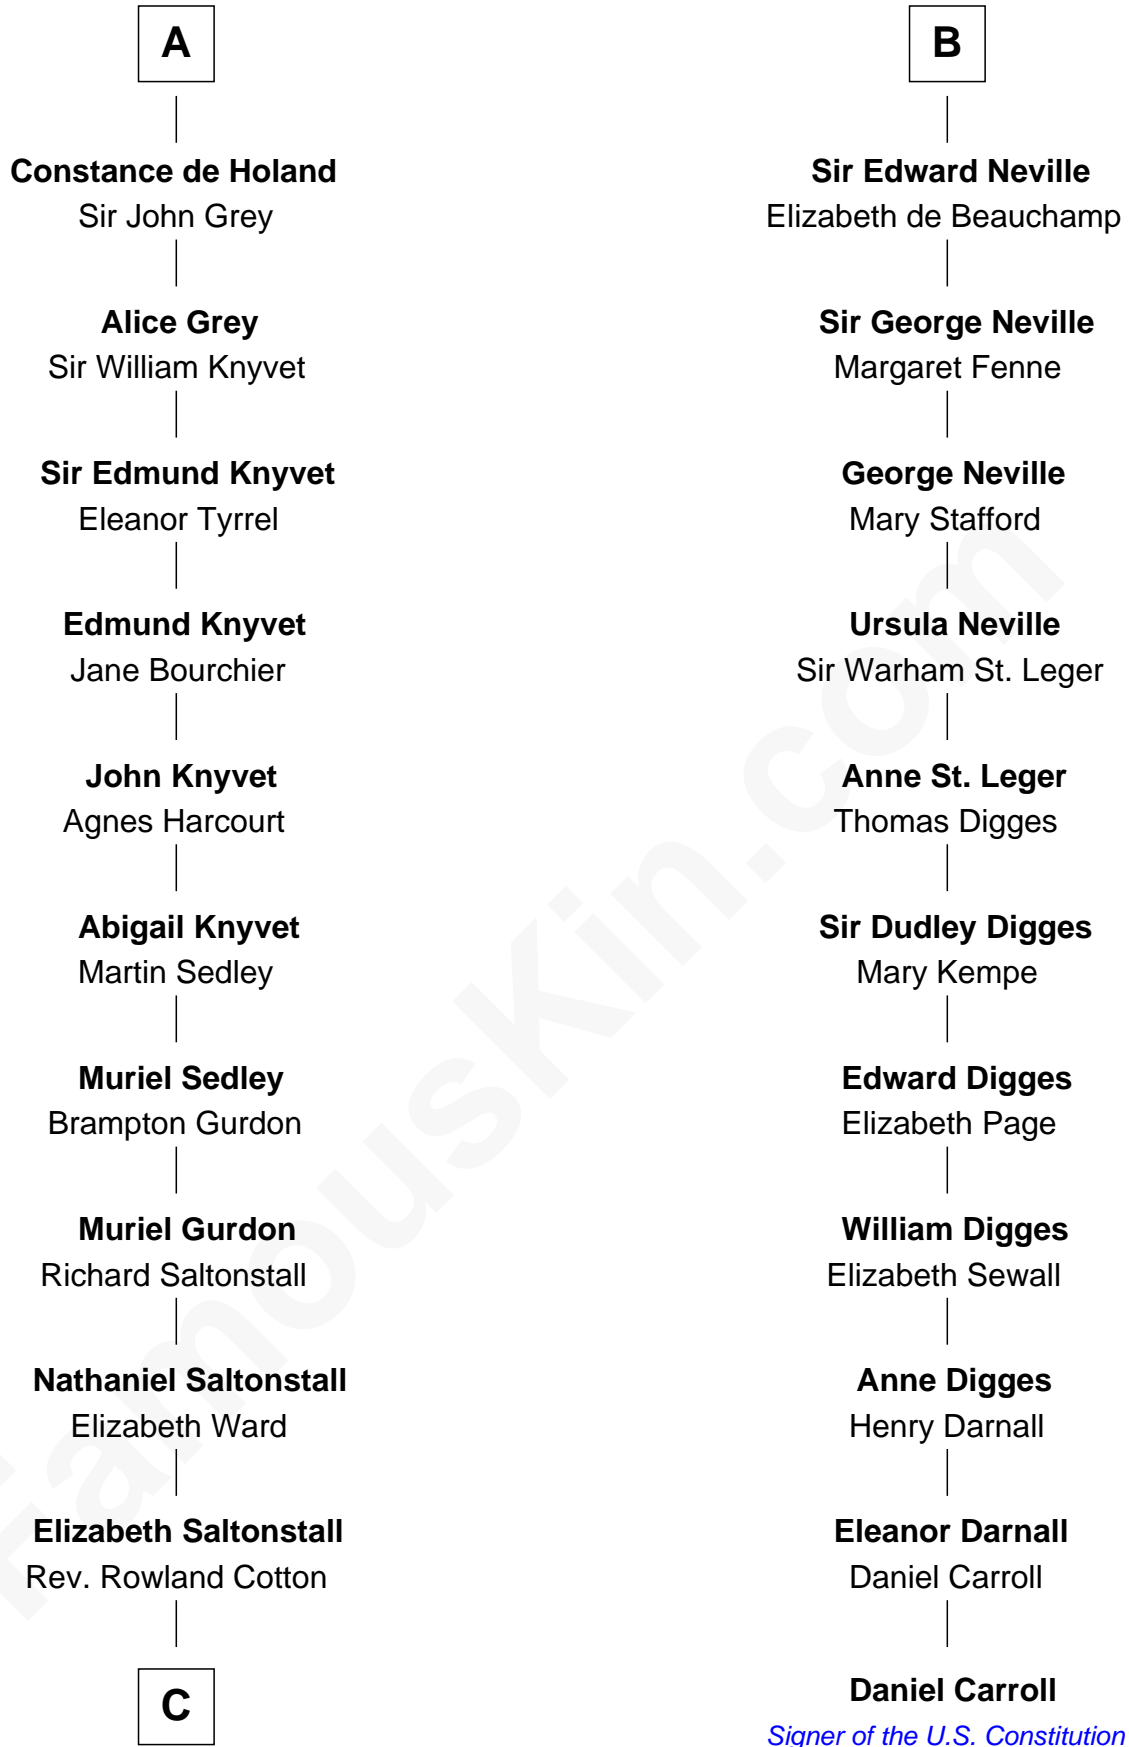

## Relationship Chart of

### Horace Gray

*U.S. Supreme Court Justice*

17th cousin 4 times removed of

### Daniel Carroll

*Signer of the U.S. Constitution*

Henry Biset

-----

**C**

—  
**Joanna Cotton**  
Rev. John Brown

—  
**Elizabeth Brown**  
John Chipman

—  
**Elizabeth Chipman**  
William Gray

—  
**Horace Gray**  
Harriet Upham

—  
**Horace Gray**  
*U.S. Supreme Court Justice*