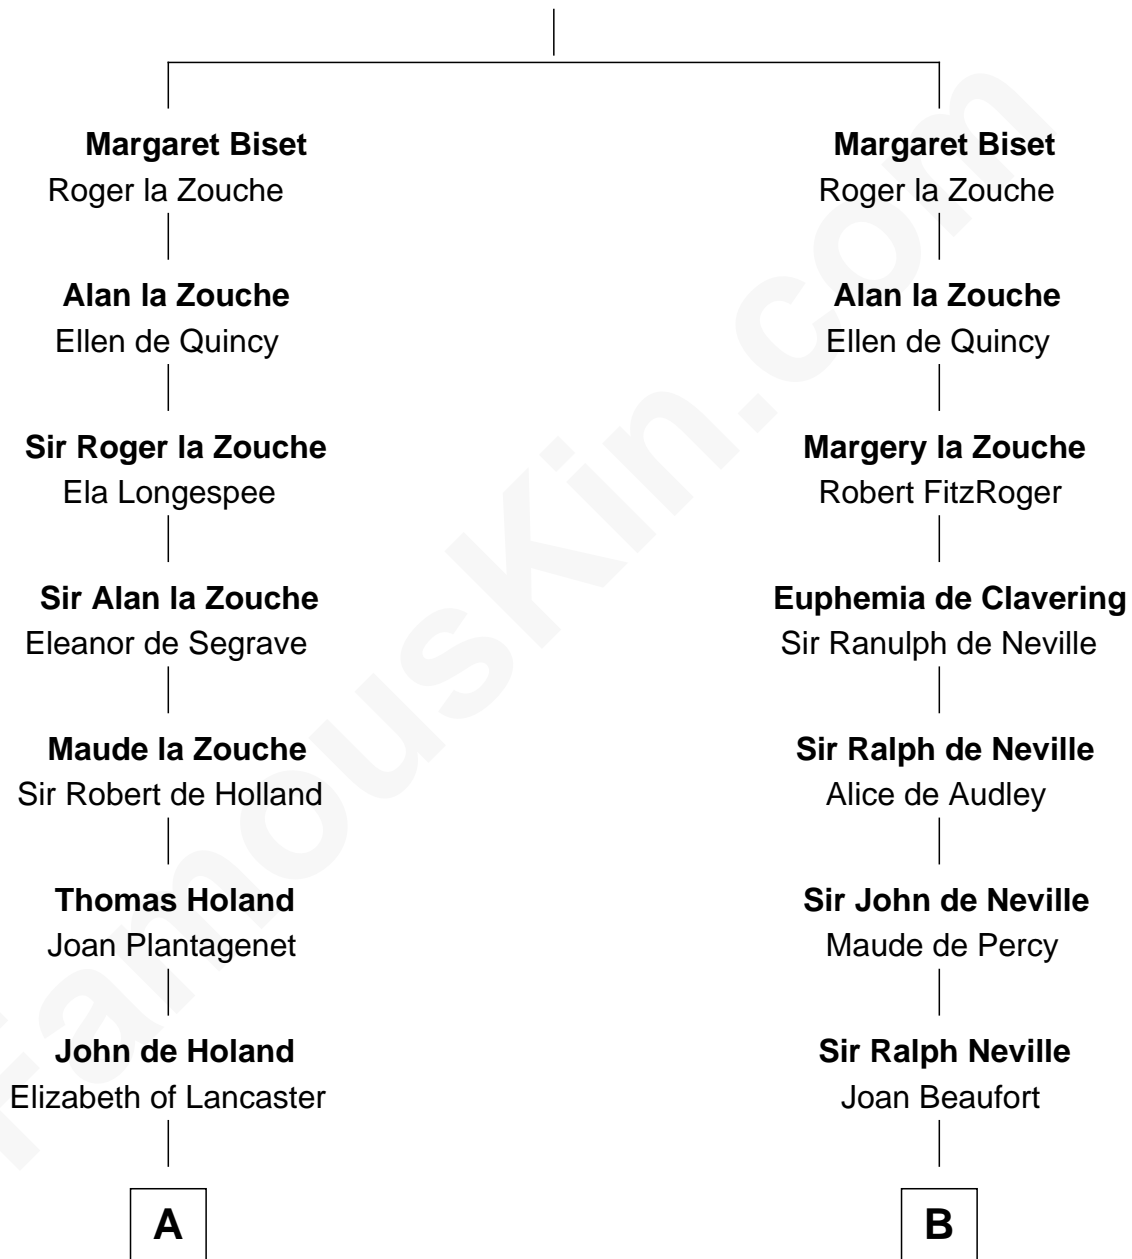

## Relationship Chart of

### Horace Gray

*U.S. Supreme Court Justice*

17th cousin 4 times removed of

### Daniel Carroll

*Signer of the U.S. Constitution*

Henry Biset

-----

**C**

—  
**Joanna Cotton**  
Rev. John Brown

—  
**Elizabeth Brown**  
John Chipman

—  
**Elizabeth Chipman**  
William Gray

—  
**Horace Gray**  
Harriet Upham

—  
**Horace Gray**  
*U.S. Supreme Court Justice*