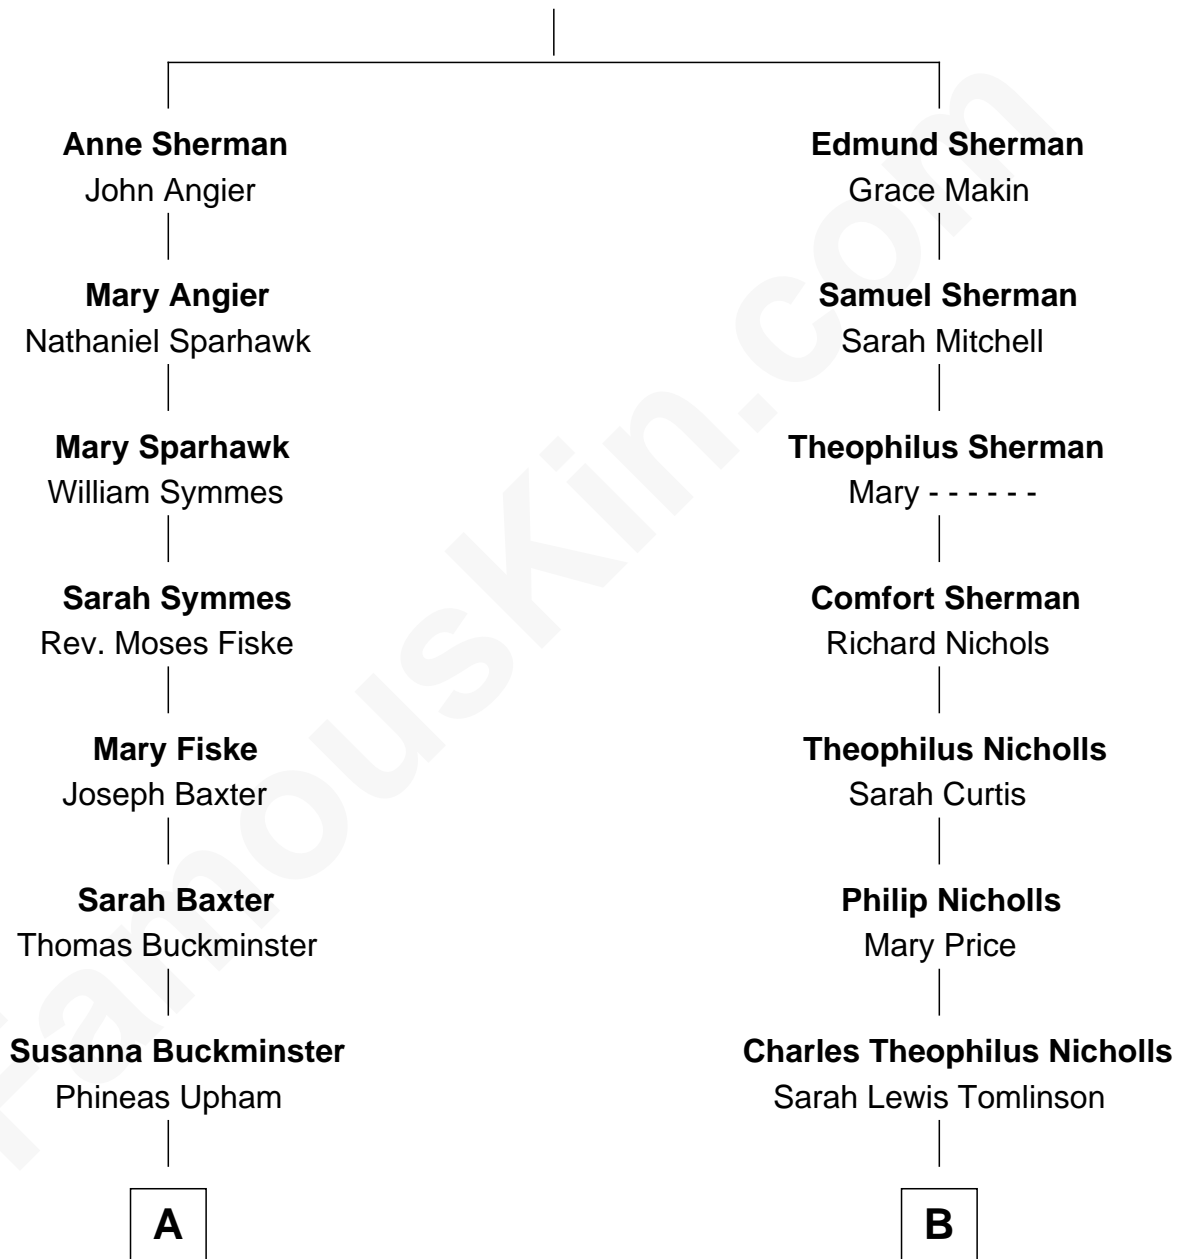

FamousKin.com

Relationship Chart of

Horace Gray

U.S. Supreme Court Justice

9th cousin 3 times removed of

Treat Williams

TV & Movie Actor

Edmund Sherman

Anne Pellett

A

Jabez Upham

Lucy Faulkner

Harriet Upham

Horace Gray

Horace Gray

U.S. Supreme Court Justice

B

Rev. George Huntington Nicholls

Julia Louisa Phelps

Mary Nicholls

Charles W. Barnum

Richard Nicholls Barnum

Marian Hutchison Cocks

Eleanor Barnum