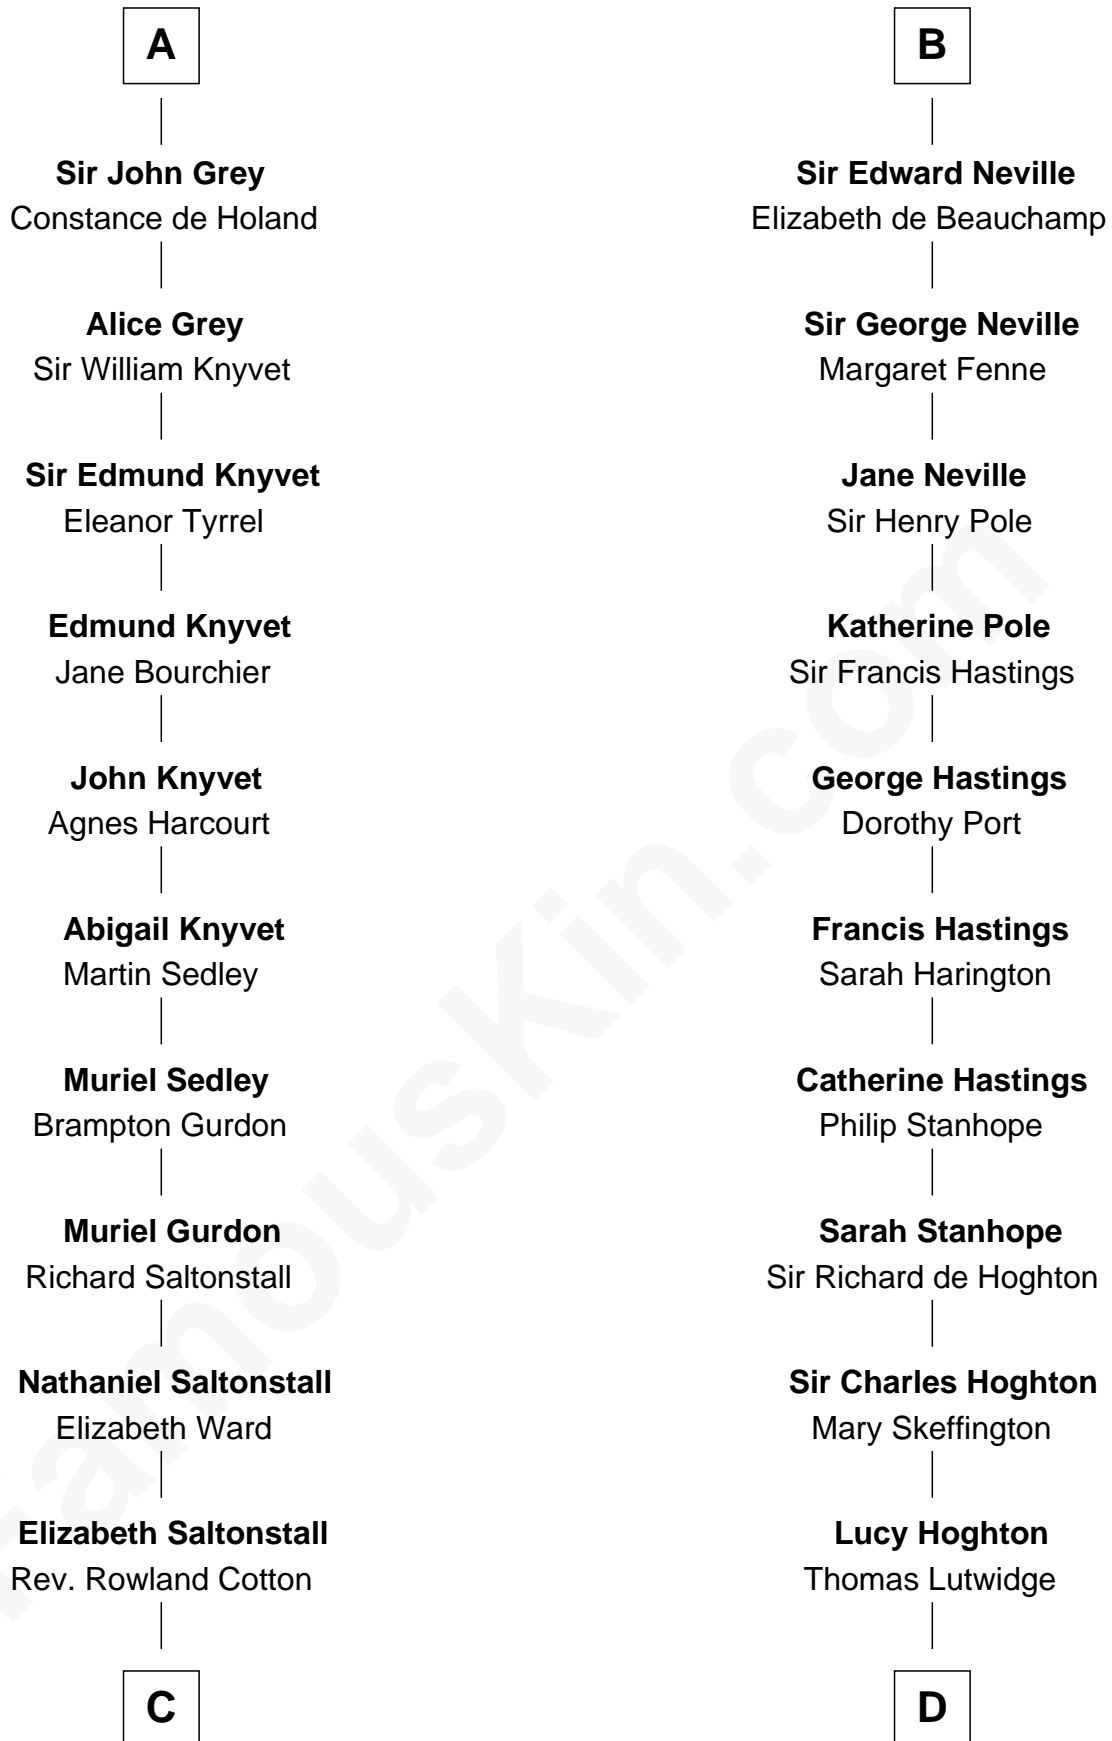

### Horace Gray

*U.S. Supreme Court Justice*

20th cousin 1 time removed of

### Lewis Carroll

*Author of Alice in Wonderland*

**Roger le Bigod**

Ida de Tony

**C**

**Joanna Cotton**  
Rev. John Brown

**Elizabeth Brown**  
John Chipman

**Elizabeth Chipman**  
William Gray

**Horace Gray**  
Harriet Upham

**Horace Gray**  
*U.S. Supreme Court Justice*

**D**

**Henry Lutwidge**  
Jane Molyneux

**Charles Lutwidge**  
Elizabeth Anne Dodgson

**Frances Jane Lutwidge**  
Rev. Charles Dodgson