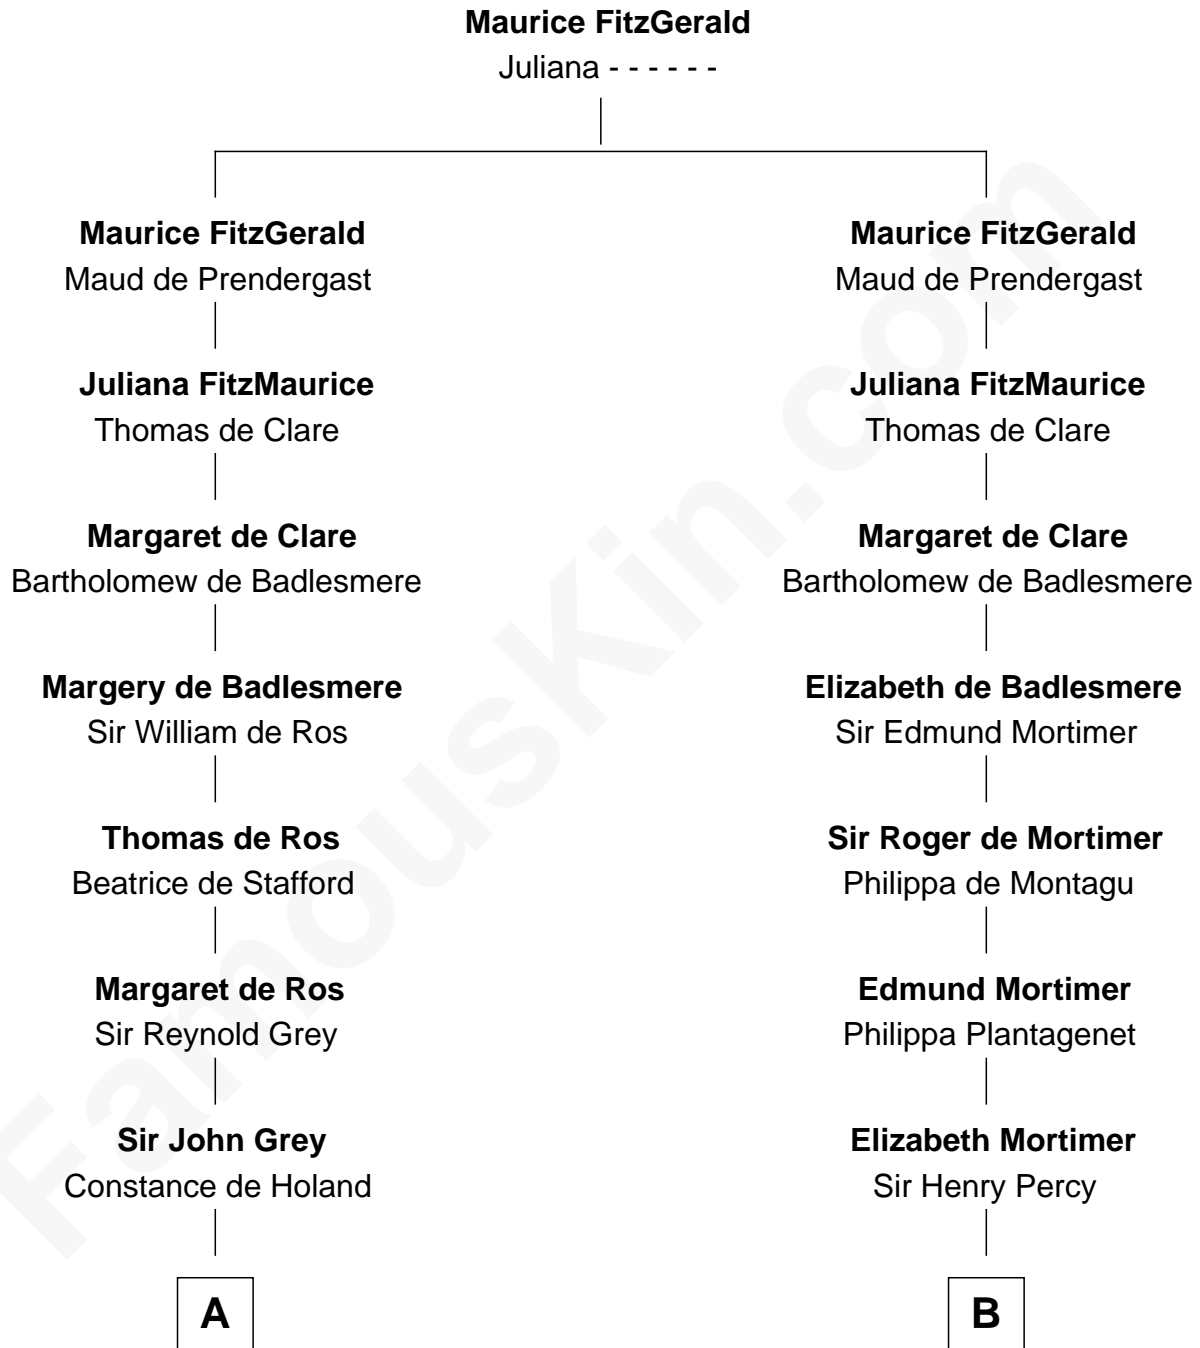

FamousKin.com

Relationship Chart of

Horace Gray

U.S. Supreme Court Justice

20th cousin 1 time removed of

Lewis Carroll

Author of Alice in Wonderland

C

Elizabeth Brown

John Chipman

Elizabeth Chipman

William Gray

Horace Gray

Harriet Upham

Horace Gray

U.S. Supreme Court Justice