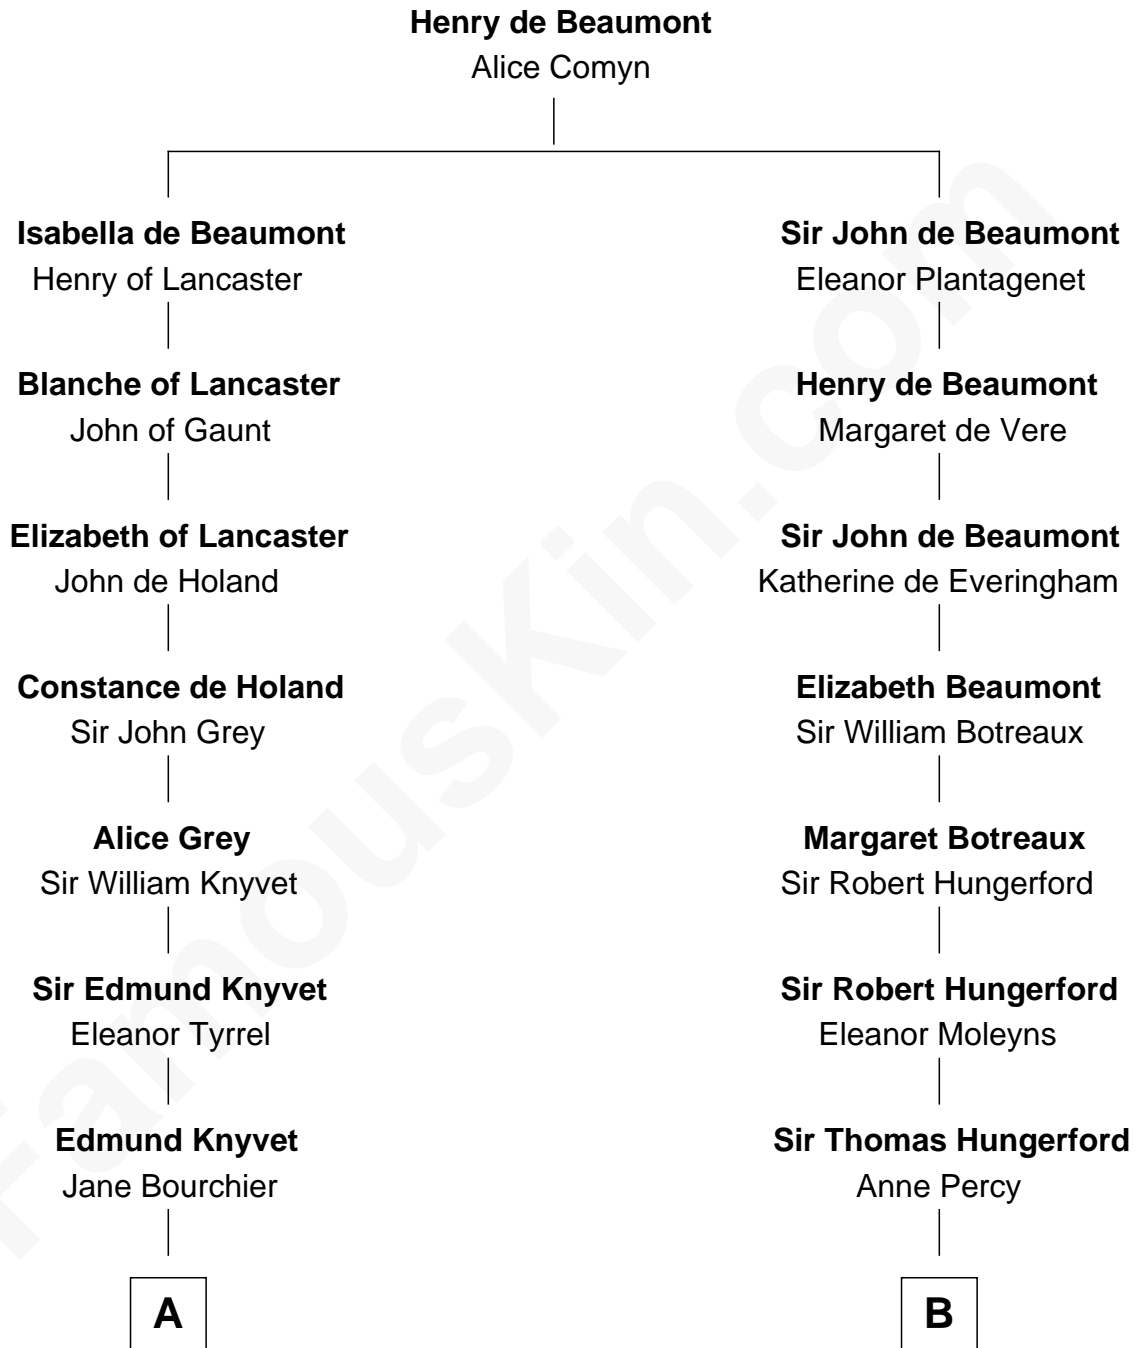

FamousKin.com

Relationship Chart of

Horace Gray

U.S. Supreme Court Justice

17th cousin 2 times removed of

Lewis Carroll

Author of Alice in Wonderland

C

Charles Lutwidge
Elizabeth Anne Dodgson

Frances Jane Lutwidge
Rev. Charles Dodgson

Lewis Carroll
Author of Alice in Wonderland

FamousKin.com