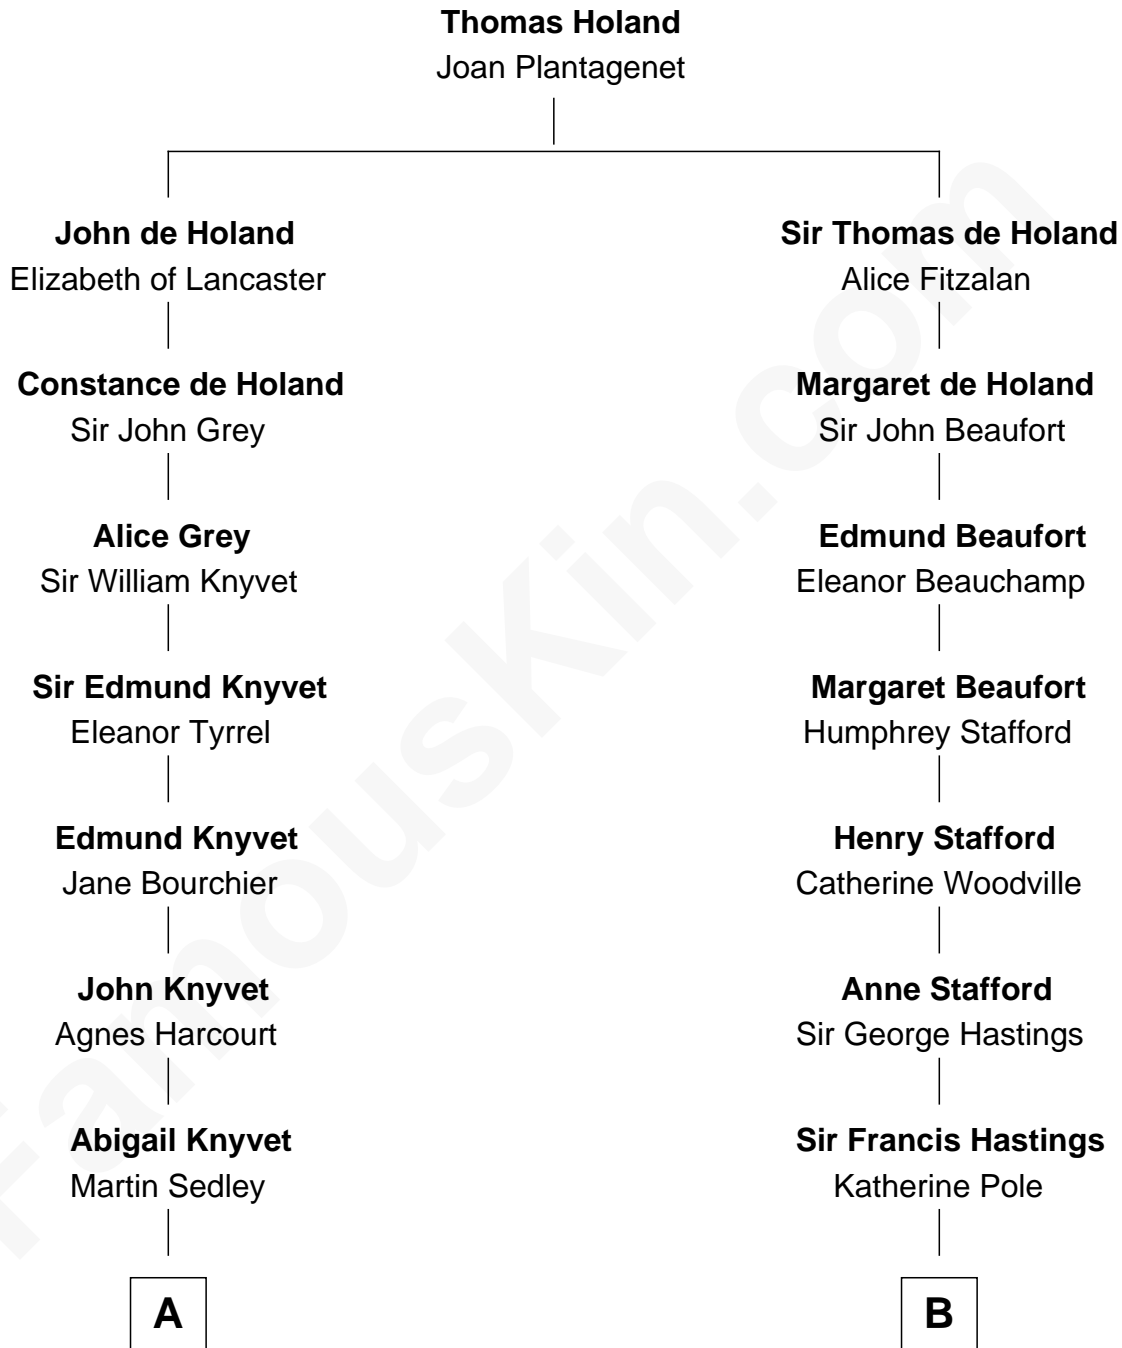

FamousKin.com

Relationship Chart of

Horace Gray

U.S. Supreme Court Justice

15th cousin 1 time removed of

Lewis Carroll

Author of Alice in Wonderland

A

Muriel Sedley
Brampton Gurdon

Muriel Gurdon
Richard Saltonstall

Nathaniel Saltonstall
Elizabeth Ward

Elizabeth Saltonstall
Rev. Rowland Cotton

Joanna Cotton
Rev. John Brown

Elizabeth Brown
John Chipman

Elizabeth Chipman
William Gray

Horace Gray
Harriet Upham

Horace Gray
U.S. Supreme Court Justice

B

George Hastings
Dorothy Port

Francis Hastings
Sarah Harington

Catherine Hastings
Philip Stanhope

Sarah Stanhope
Sir Richard de Hoghton

Sir Charles Hoghton
Mary Skeffington