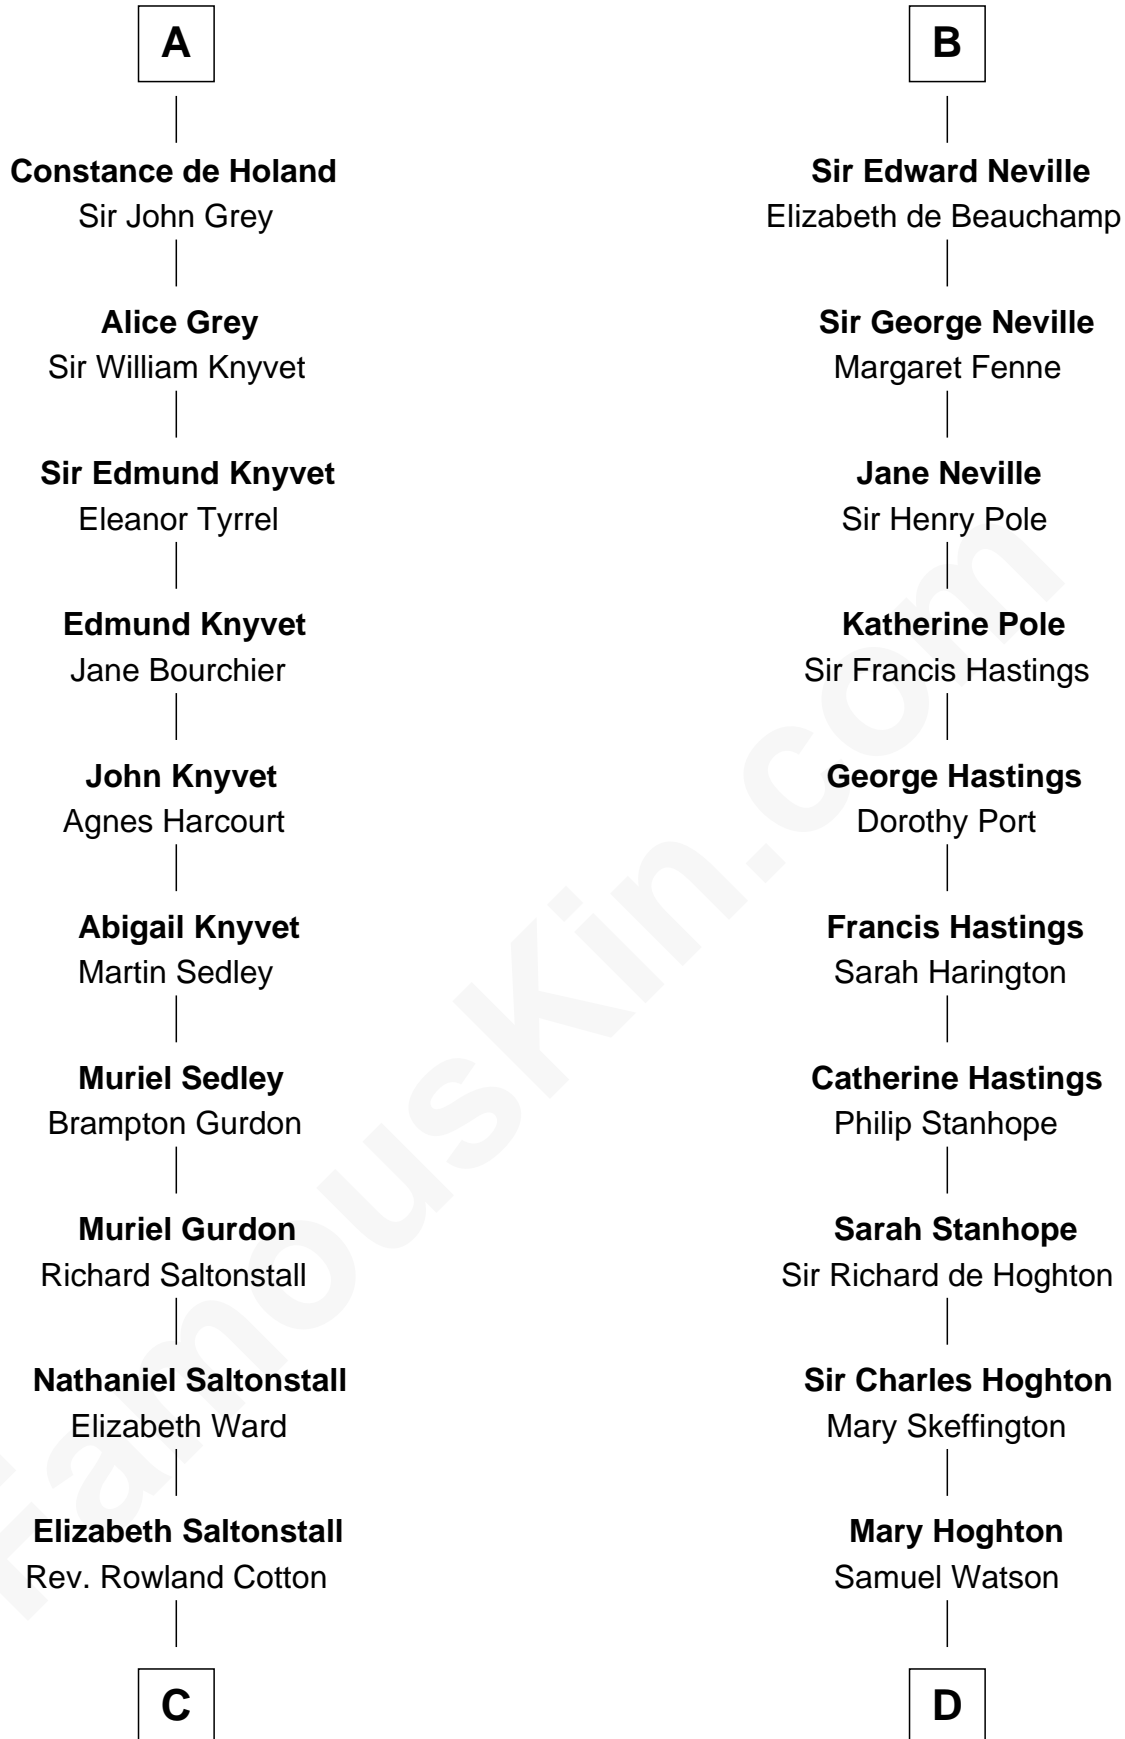

FamousKin.com Relationship Chart of

Horace Gray

U.S. Supreme Court Justice

21st cousin of

E. M. Forster

English Novelist

Andrew II, King of Hungary

C

Laura Thornton
Charles Forster

Edward Morgan Llewellyn Forster
Alice Clara Whichelo

E. M. Forster
English Novelist