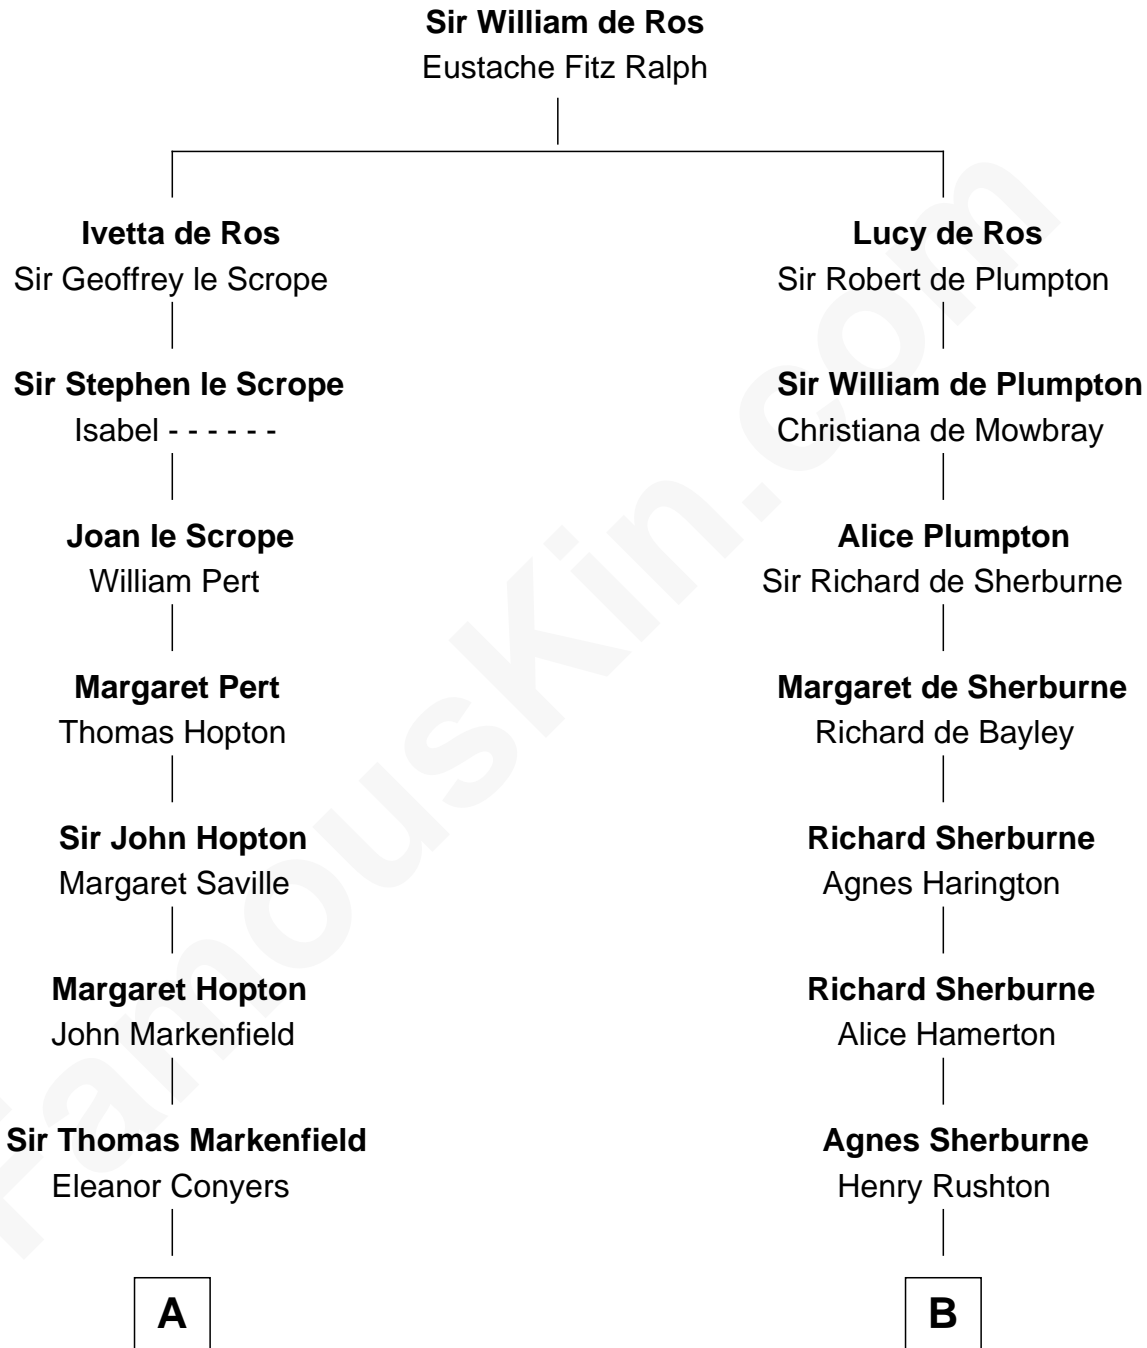

FamousKin.com

Relationship Chart of

Horace Gray

U.S. Supreme Court Justice

19th cousin 2 times removed of

Eugene Foss

45th Governor of Massachusetts