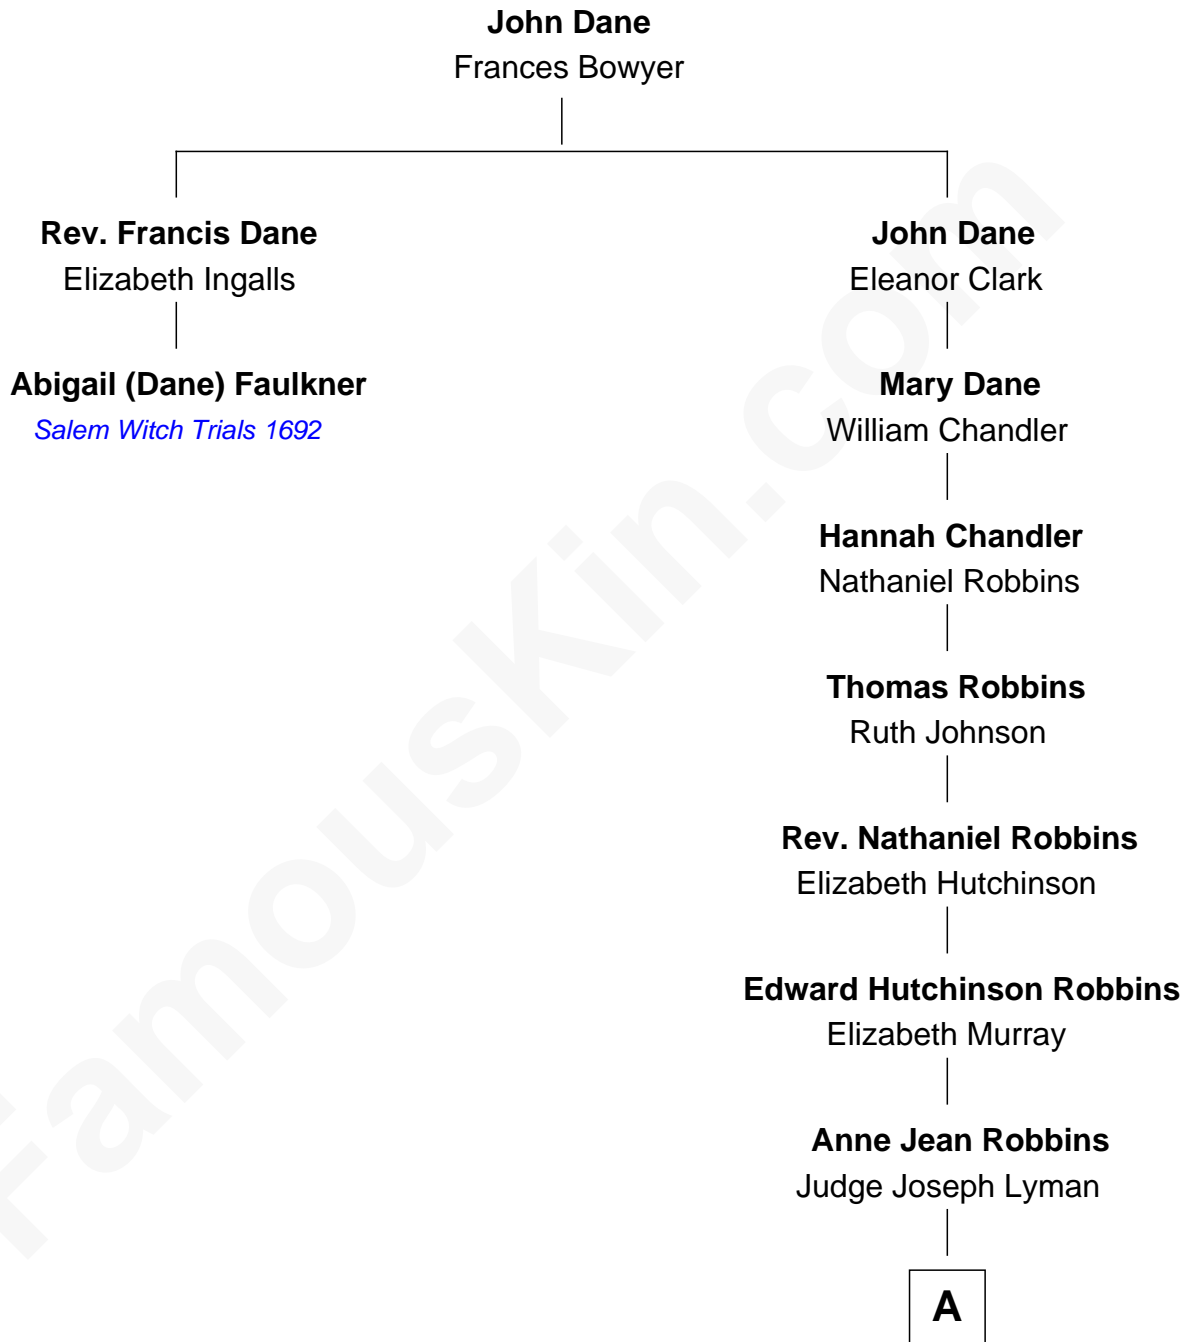

# FamousKin.com Relationship Chart of

**Abigail (Dane) Faulkner**

*Accused of Witchcraft, Salem 1692*

1st cousin 8 times removed of

**Franklin D. Roosevelt**

*32nd U.S. President*

**A**

—  
**Catharine Robbins Lyman**

Warren Delano

—  
**Sara Delano**

James Roosevelt

—  
**Franklin D. Roosevelt**

*32nd U.S. President*

FamousKin.com