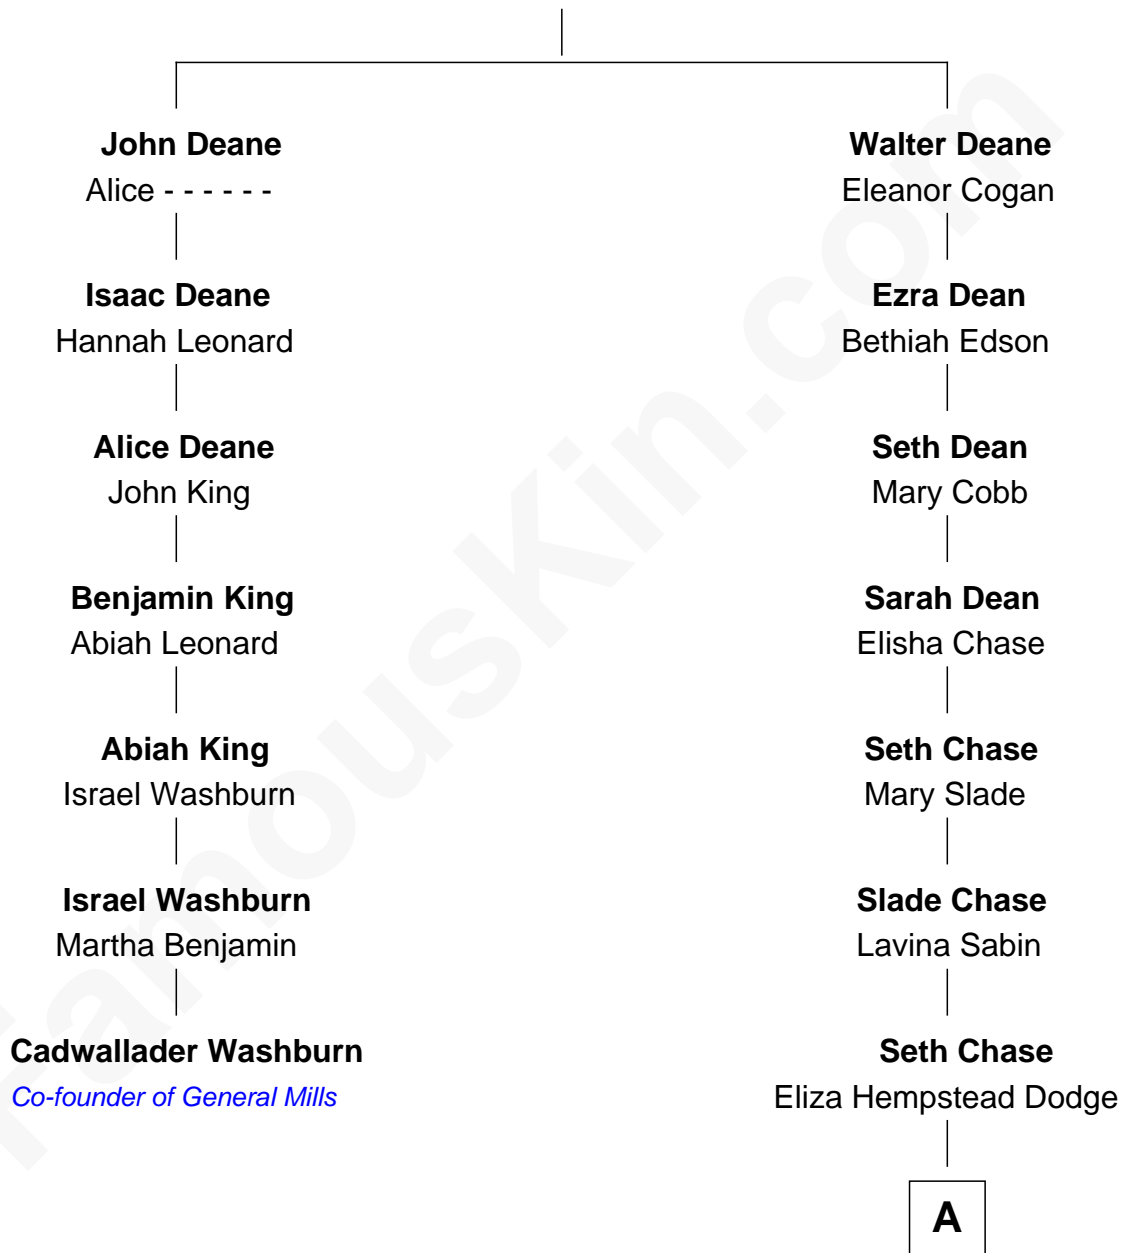

## Relationship Chart of

### Cadwallader Washburn

*Co-founder of General Mills and 11th Governor of Wisconsin*

6th cousin 3 times removed of

**Lucia Chase**

*Co-Founder, American Ballet Theatre*

**William Deane**

-----

**A**

**Augustus Sabin Chase**  
Martha C. Starkweather

**Irving Hall Chase**  
Elizabeth Hosmer Kellogg

**Lucia Chase**  
*Ballet Dancer*

FamousKin.com