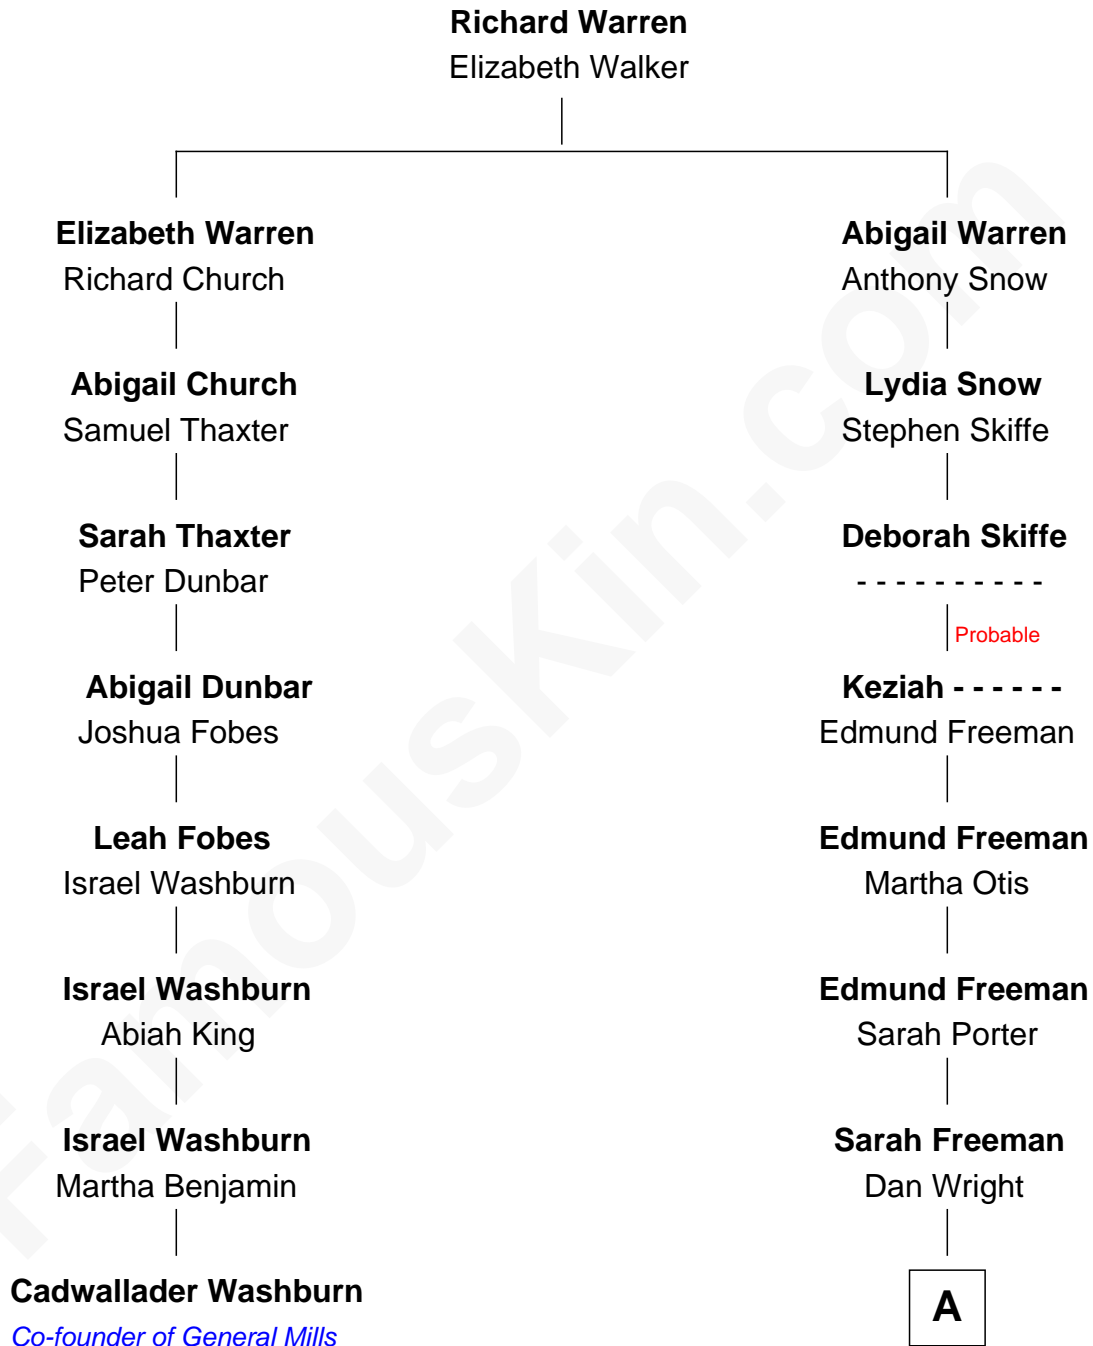

FamousKin.com

Relationship Chart of

Cadwallader Washburn

Co-founder of General Mills and 11th Governor of Wisconsin

7th cousin 2 times removed of

Wilbur Wright

Wright Brothers - Aviation Pioneer

A

Dan Wright
Catherine Reeder

Bishop Milton Wright
Susan Catherine Koerner

Wilbur Wright
Aviation Pioneer

FamousKin.com