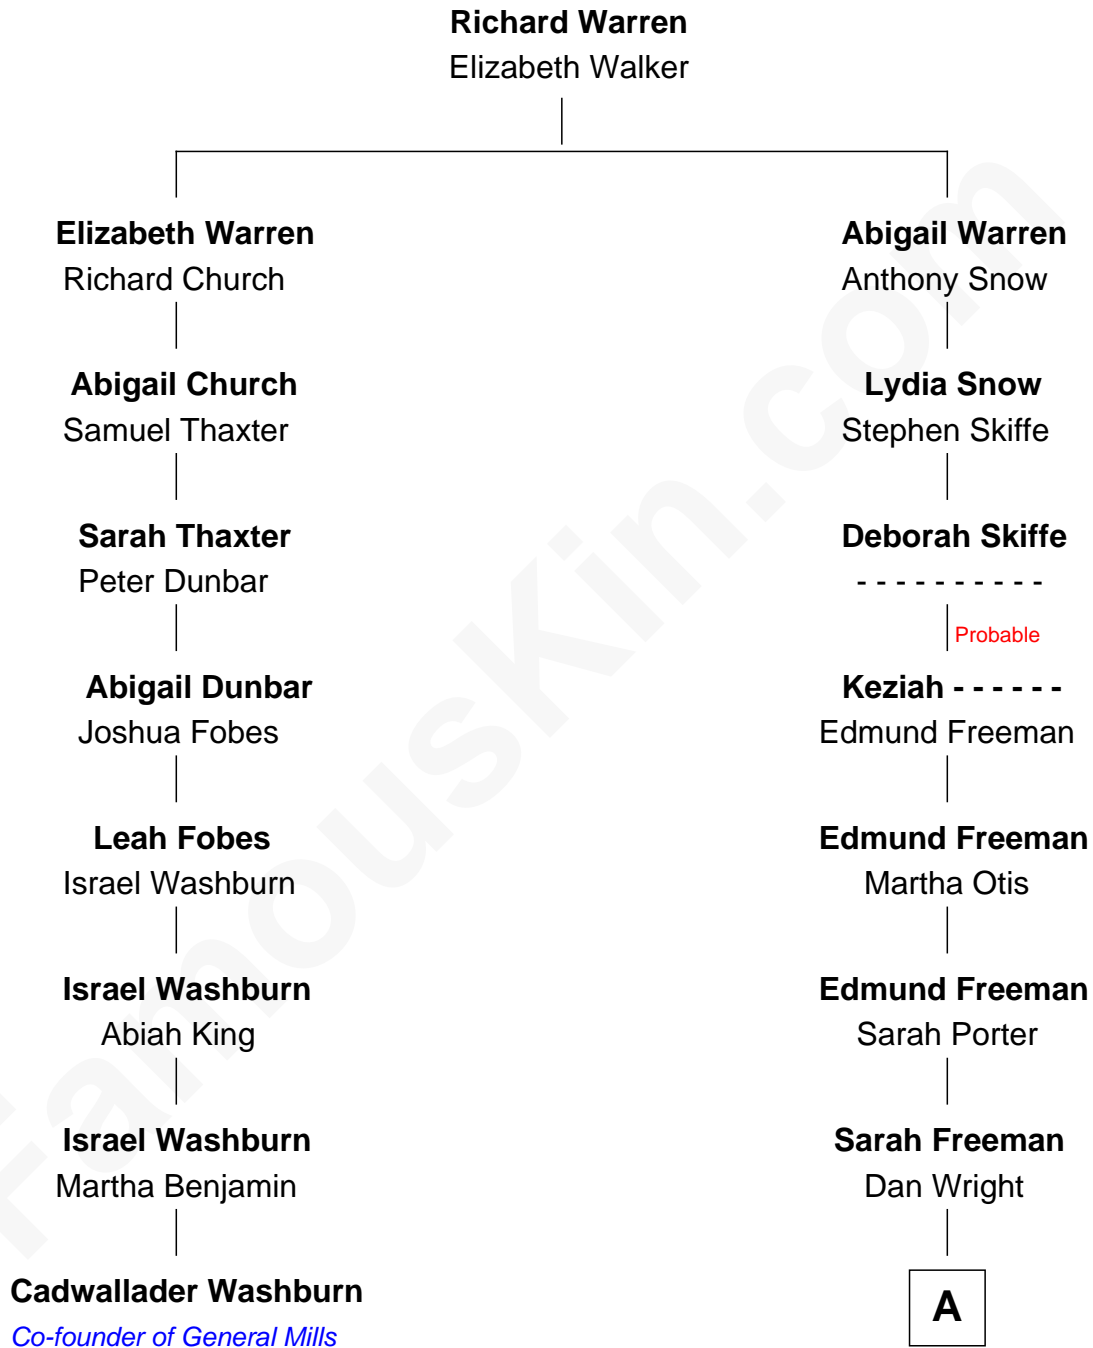

FamousKin.com

Relationship Chart of

Cadwallader Washburn

Co-founder of General Mills and 11th Governor of Wisconsin

7th cousin 2 times removed of

Orville Wright

Wright Brothers - Aviation Pioneer

A

Dan Wright
Catherine Reeder

Bishop Milton Wright
Susan Catherine Koerner

Orville Wright
Aviation Pioneer

FamousKin.com