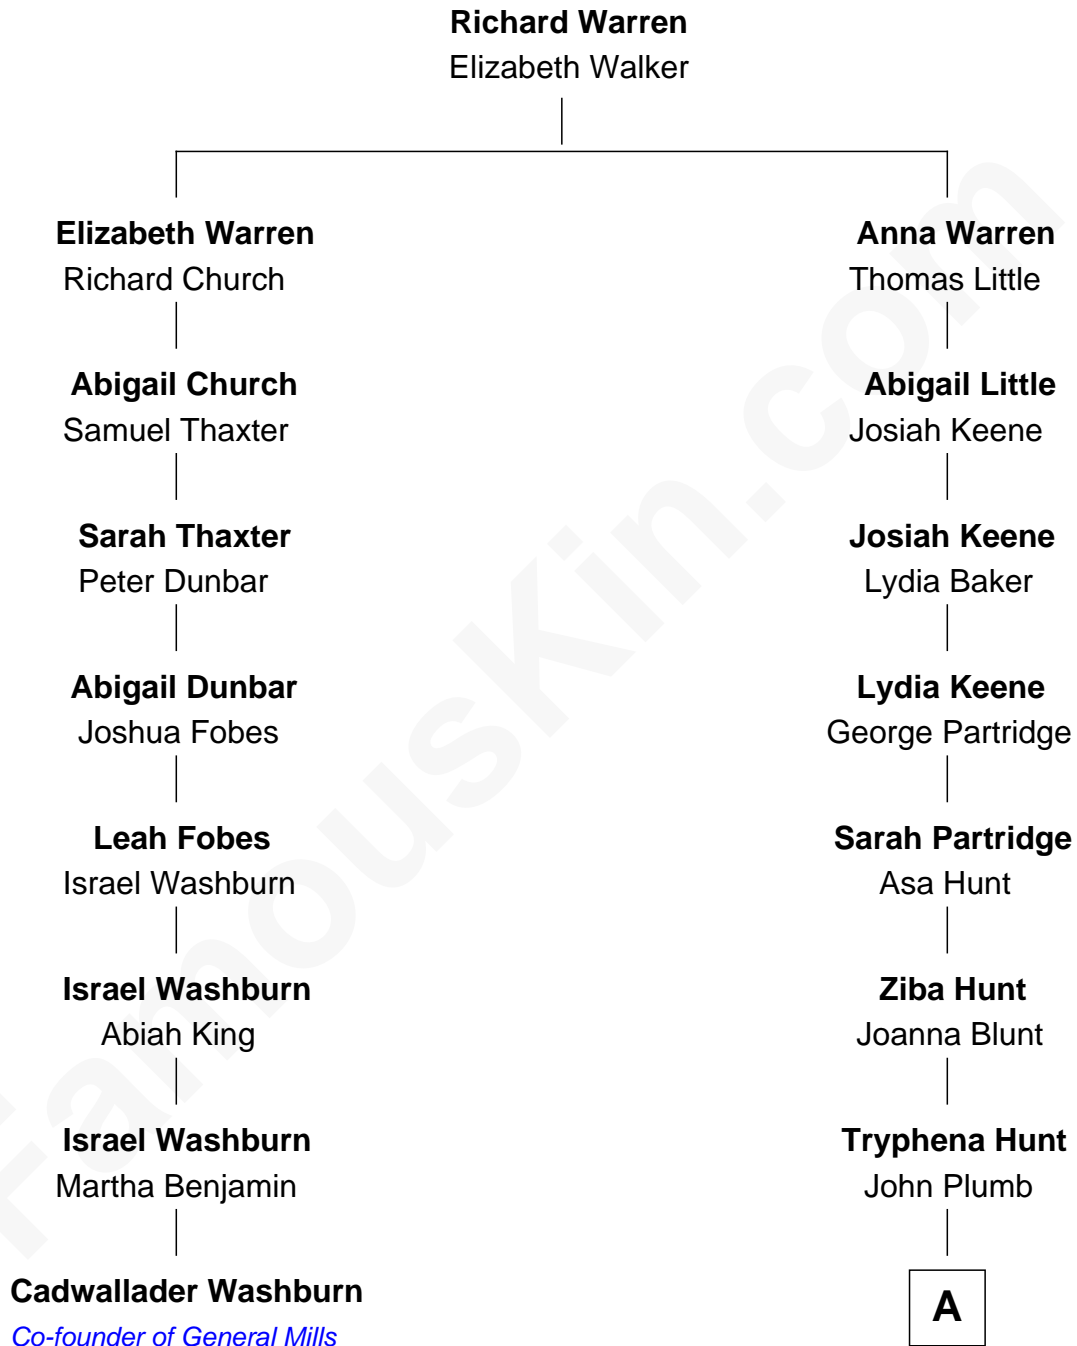

## Relationship Chart of

### Cadwallader Washburn

*Co-founder of General Mills and 11th Governor of Wisconsin*

7th cousin 4 times removed of

**Ernest Hemingway**

*Author of The Sun Also Rises*

**A**

—  
**Sarah Plumb**

Samuel Edmonds