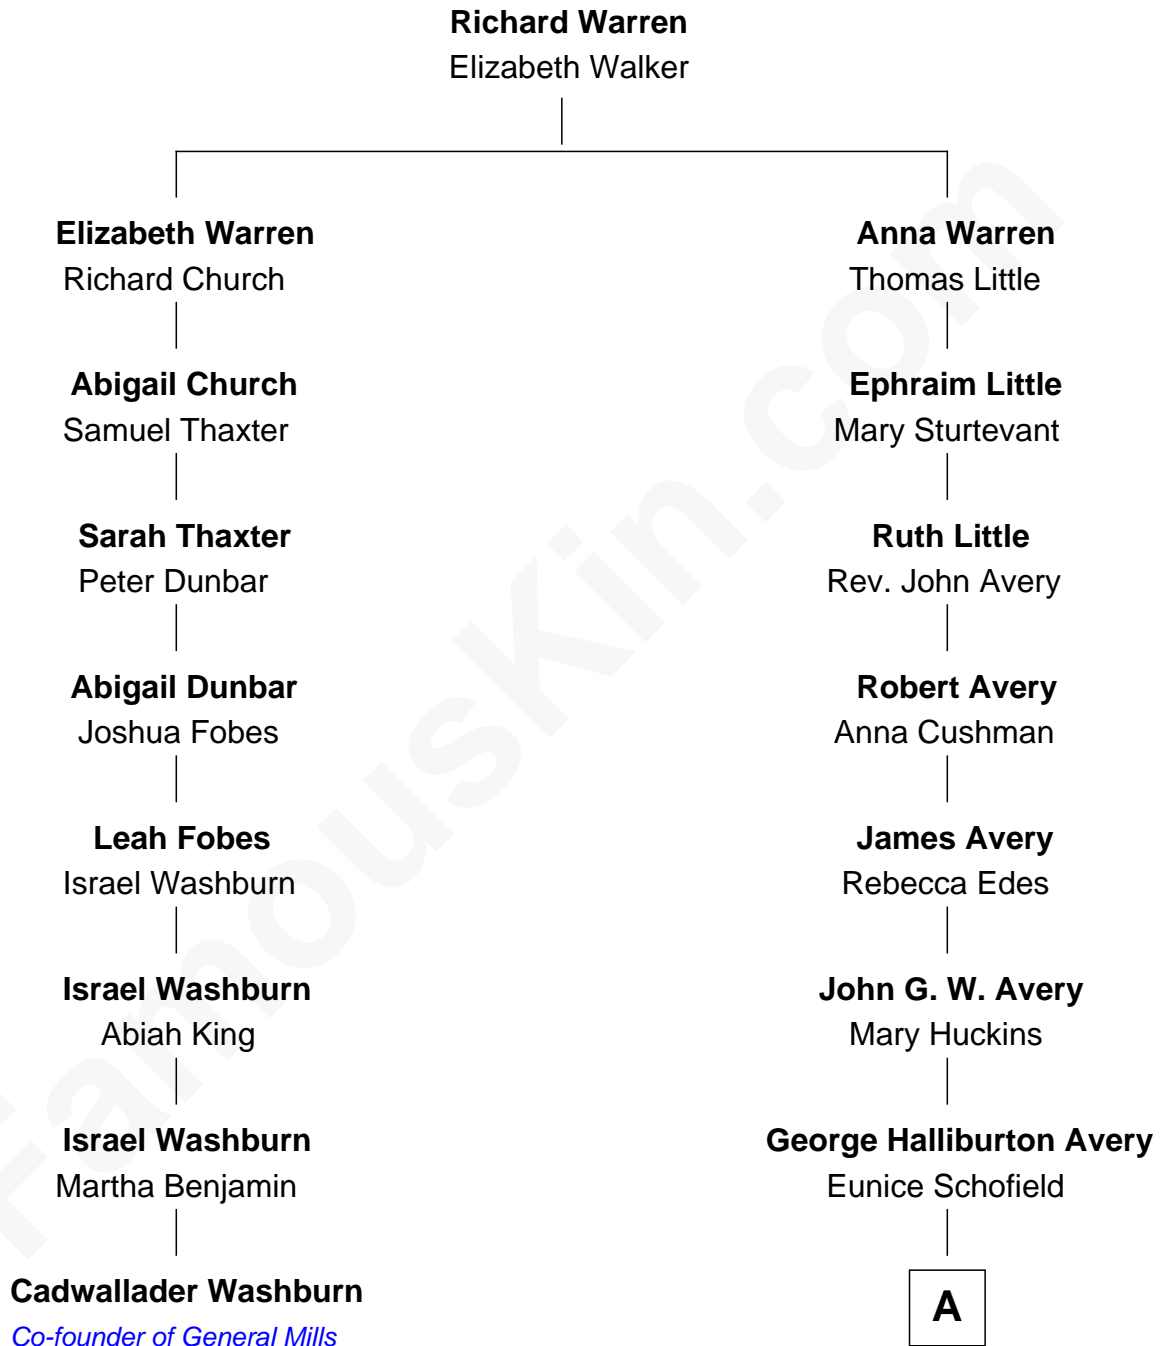

FamousKin.com

Relationship Chart of

Cadwallader Washburn

Co-founder of General Mills and 11th Governor of Wisconsin

7th cousin 1 time removed of

Myron H. Avery

Co-Founder, Appalachian Trail

A

George Haliburton Avery

Myra Evelyn Bither

Myron H. Avery

Co-Founder, Appalachian Trail

FamousKin.com