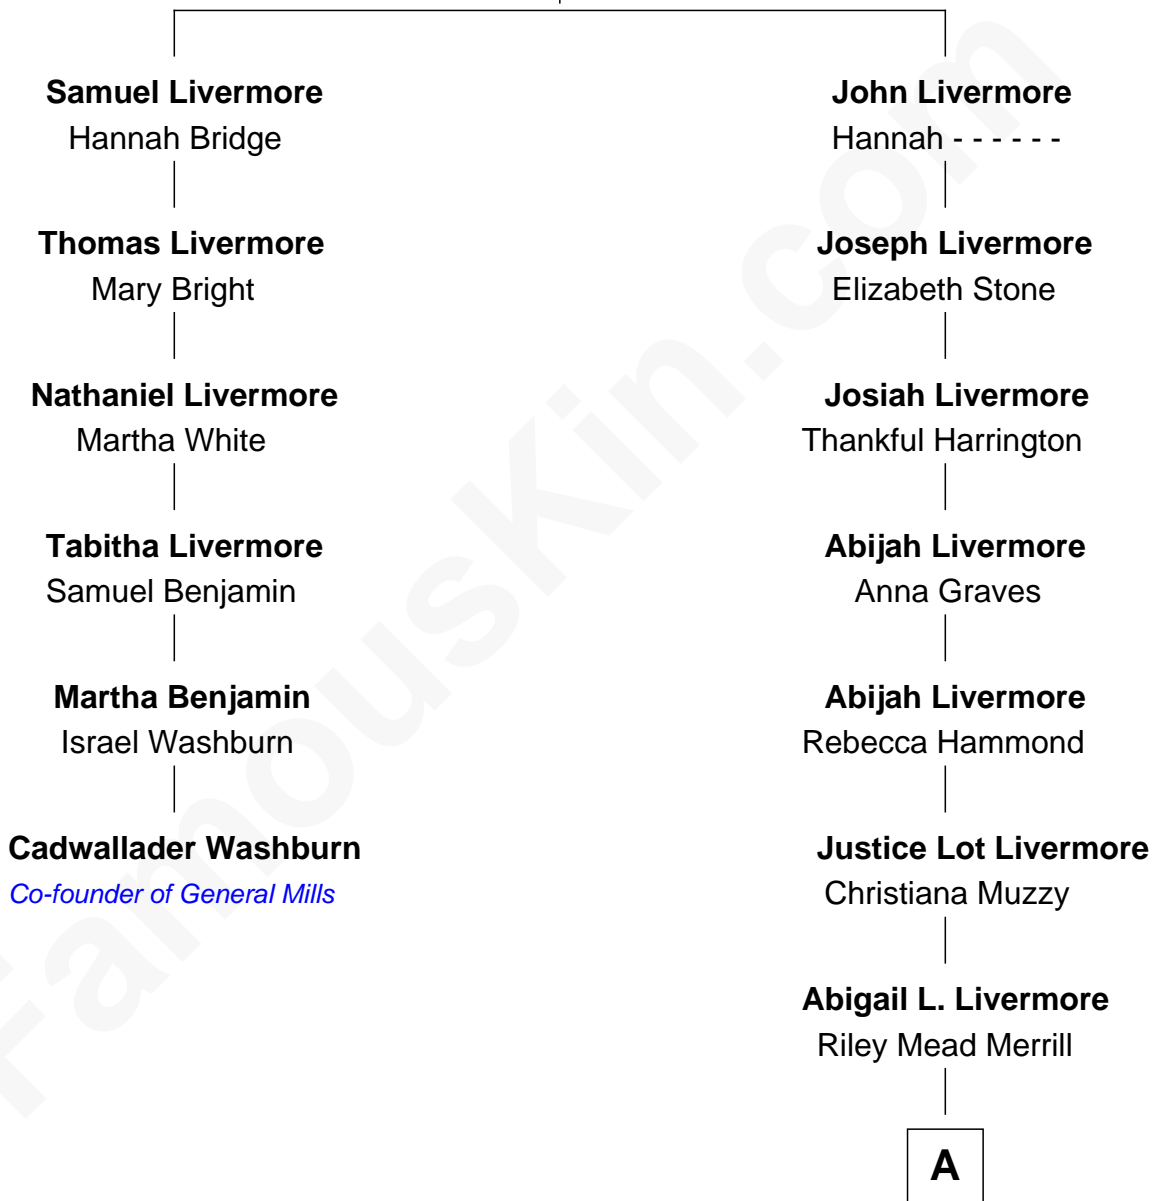

FamousKin.com

Relationship Chart of

Cadwallader Washburn

Co-founder of General Mills and 11th Governor of Wisconsin

5th cousin 3 times removed of

Charles Edward Merrill

Co-Founder of Merrill Lynch & Company

John Livermore
Grace Sherman

A

Dr. Charles Morton Merrill

Octavia Wilson

Charles Edward Merrill

Co-Founder of Merrill Lynch & Co.

FamousKin.com