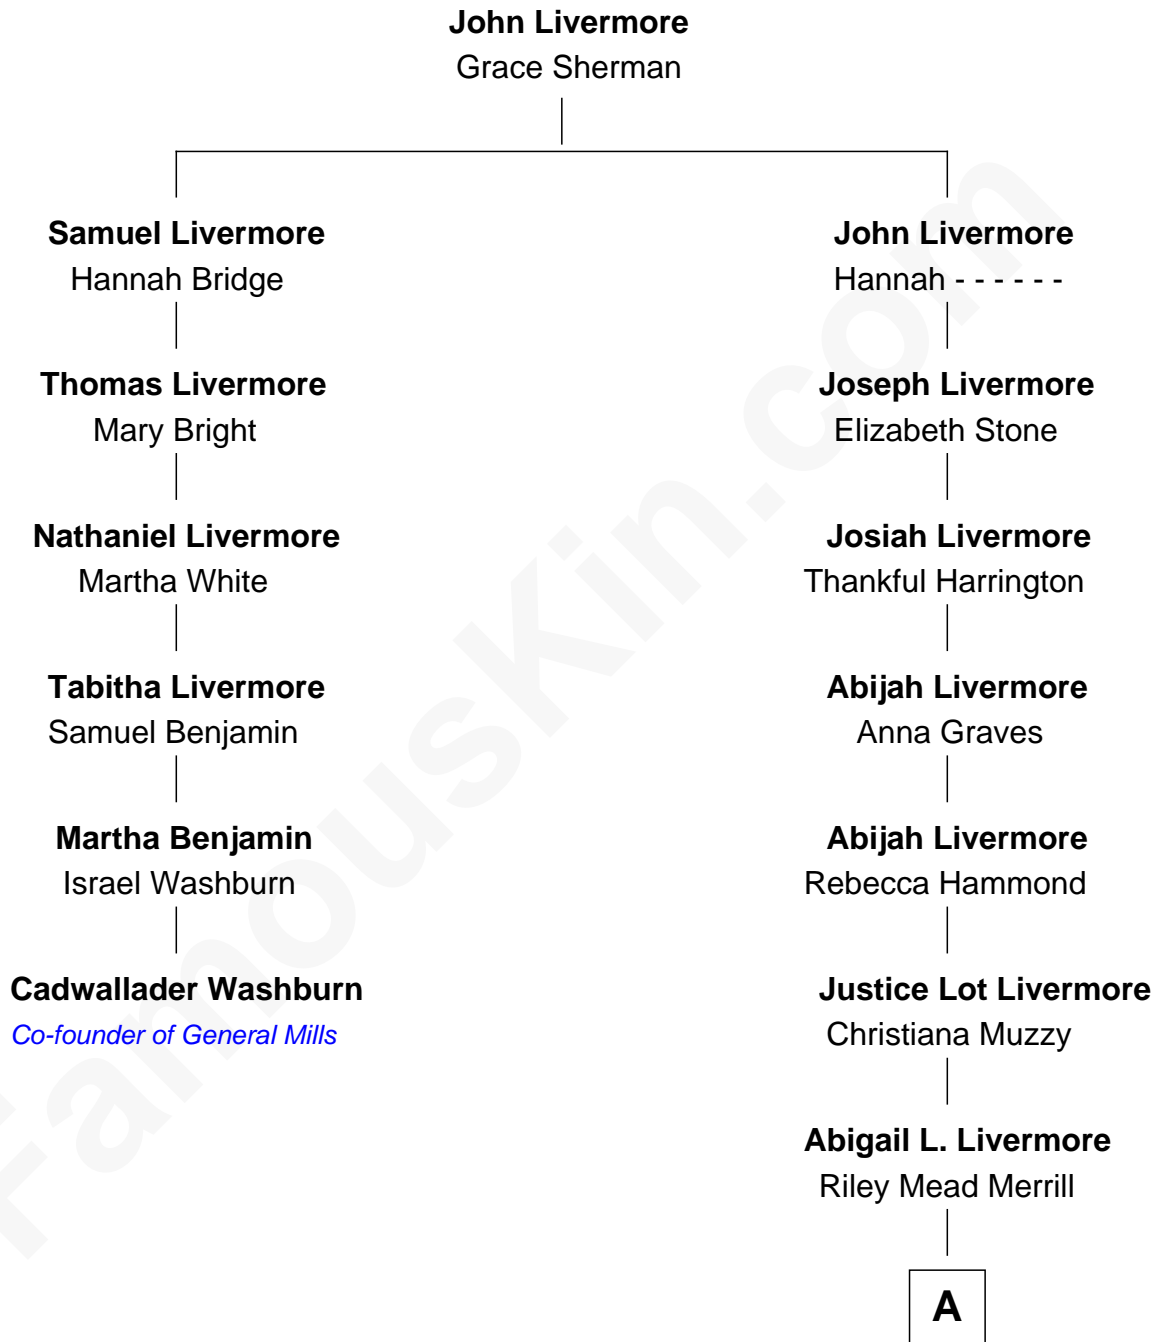

FamousKin.com

Relationship Chart of

Cadwallader Washburn

Co-founder of General Mills and 11th Governor of Wisconsin

5th cousin 4 times removed of

James Merrill

Pulitzer Prize Winning Poet

A

Dr. Charles Morton Merrill

Octavia Wilson

Charles Edward Merrill

Hellen Ingram

James Merrill

Pulitzer Prize Winning Poet

FamousKin.com