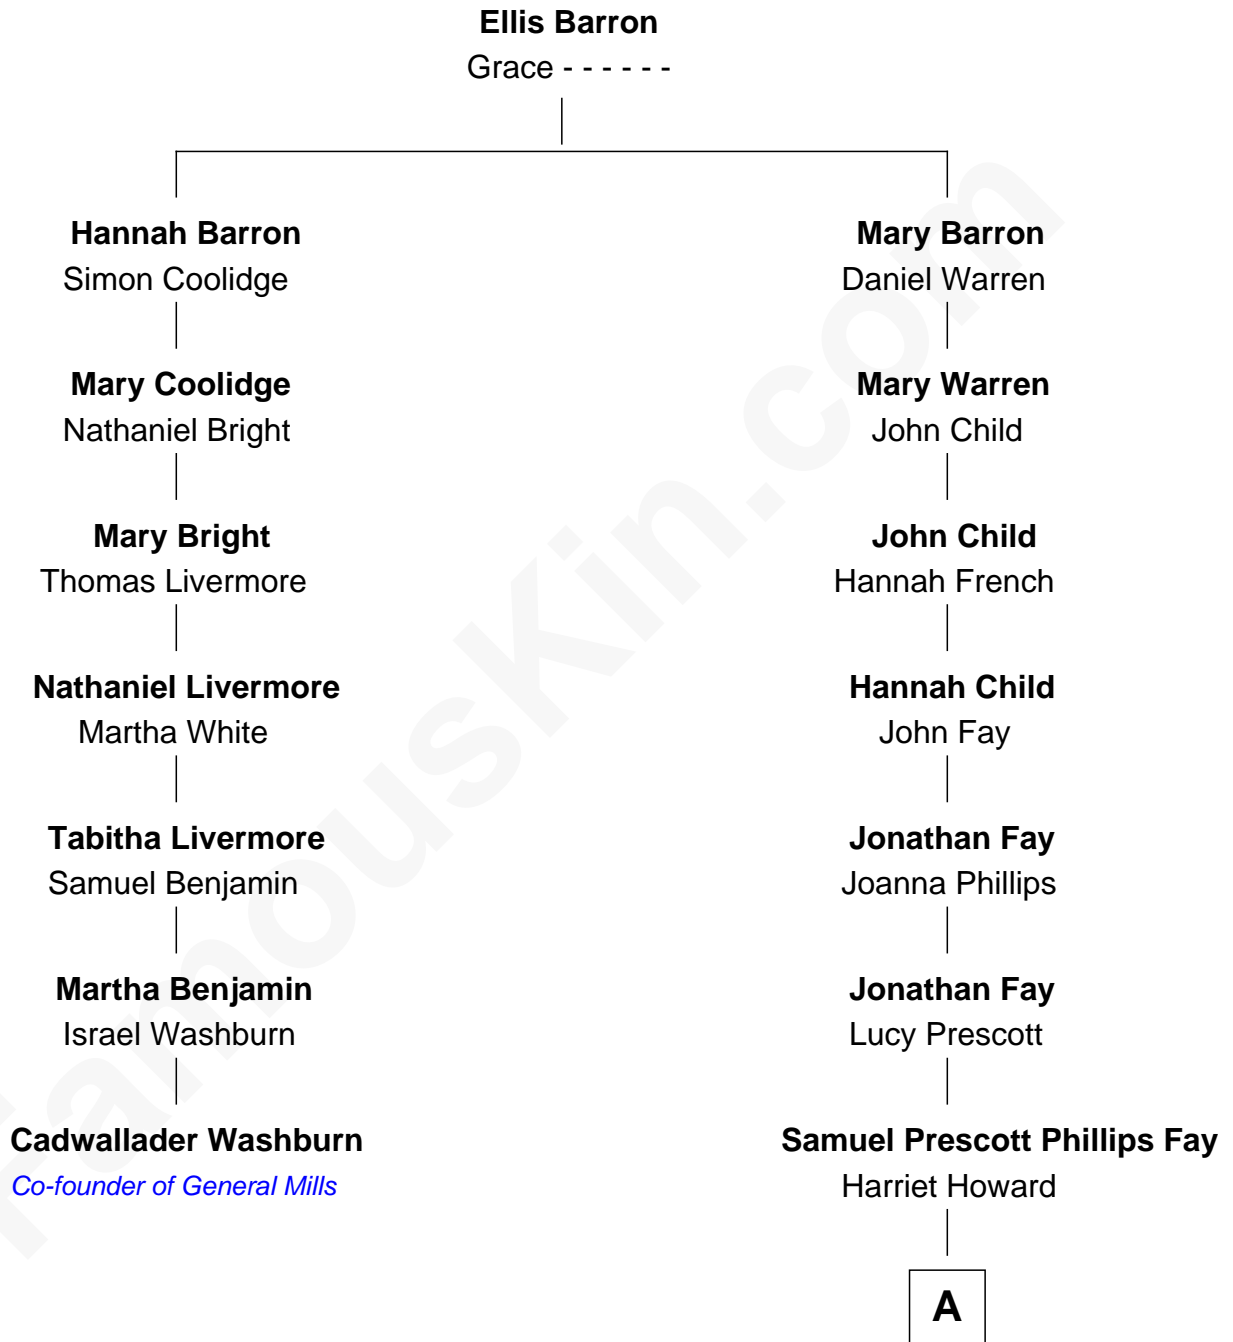

# FamousKin.com

## Relationship Chart of

### Cadwallader Washburn

*Co-founder of General Mills and 11th Governor of Wisconsin*

6th cousin 6 times removed of

**George W. Bush**  
*43rd U.S. President*

**A**

**Samuel Howard Fay**  
Susan Montfort Shellman