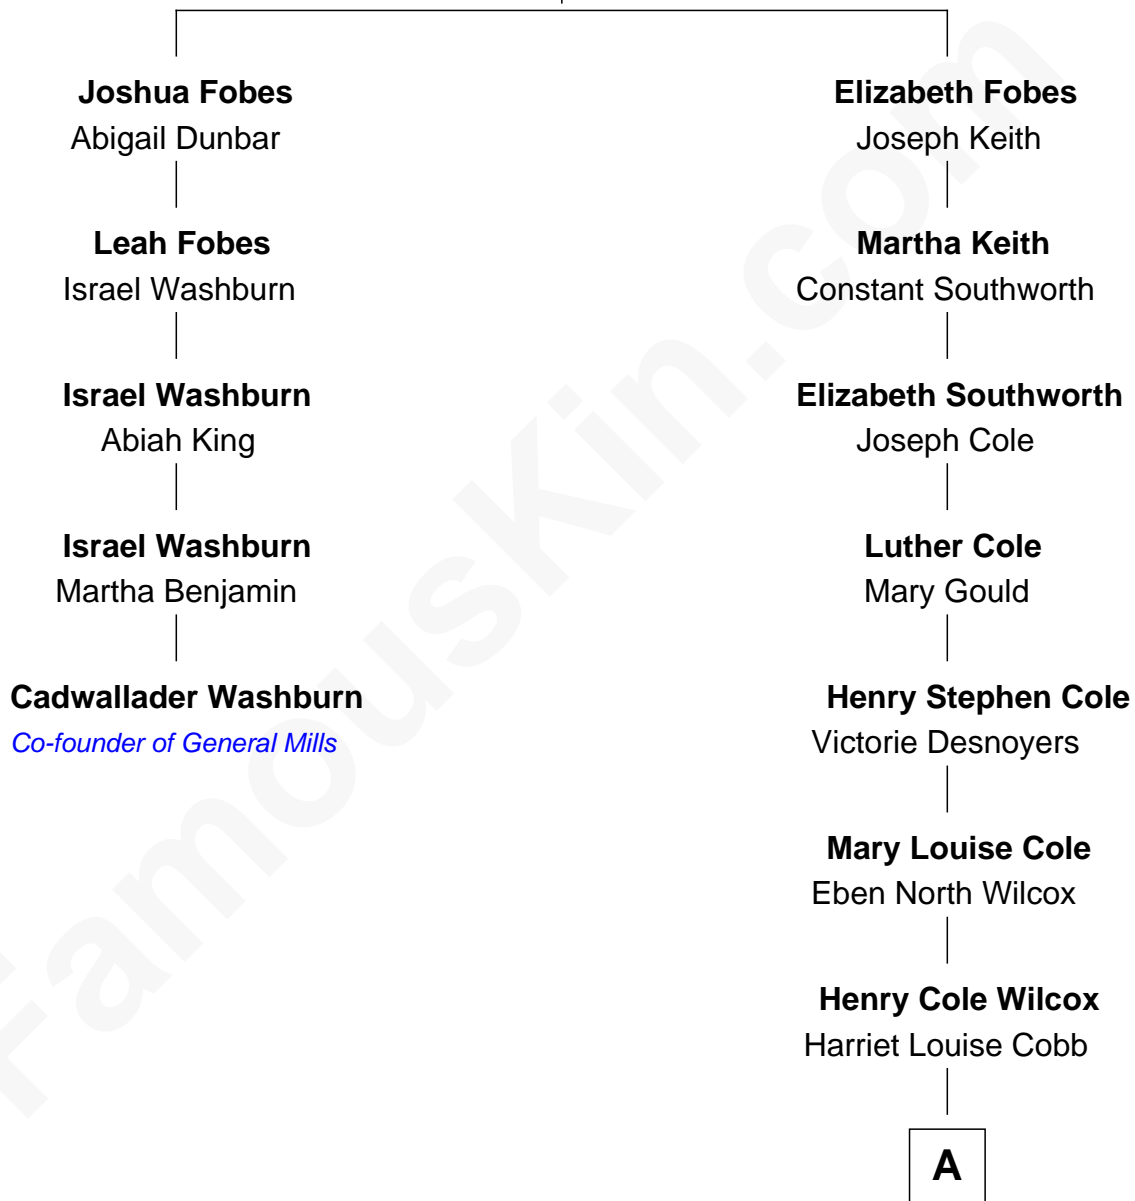

FamousKin.com

Relationship Chart of

Cadwallader Washburn

Co-founder of General Mills and 11th Governor of Wisconsin

4th cousin 4 times removed of

Vincent Price

Movie Actor

Edward Fobes
Elizabeth Howard

FamousKin.com