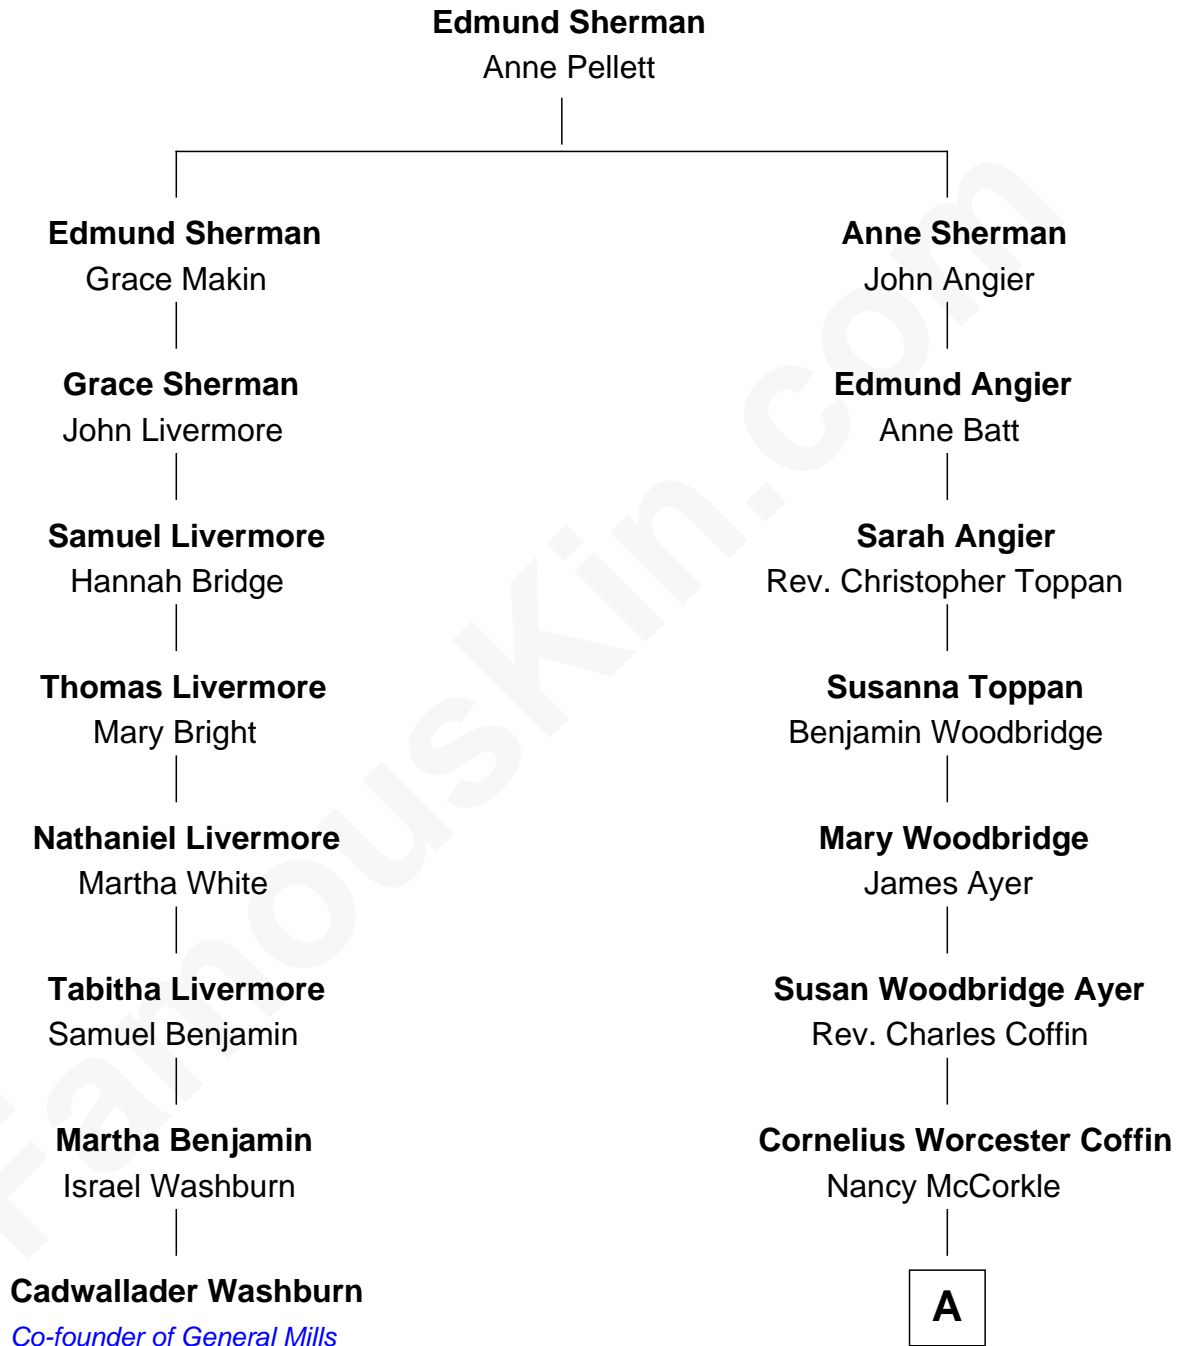

FamousKin.com

Relationship Chart of

Cadwallader Washburn

Co-founder of General Mills and 11th Governor of Wisconsin

7th cousin 2 times removed of

Tennessee Williams

Author of A Streetcar Named Desire

A

Isabelle Coffin

Thomas Lanier Williams

Cornelius Coffin Williams

Edwina Dakin

Tennessee Williams

Author of A Streetcar Named Desire

FamousKin.com