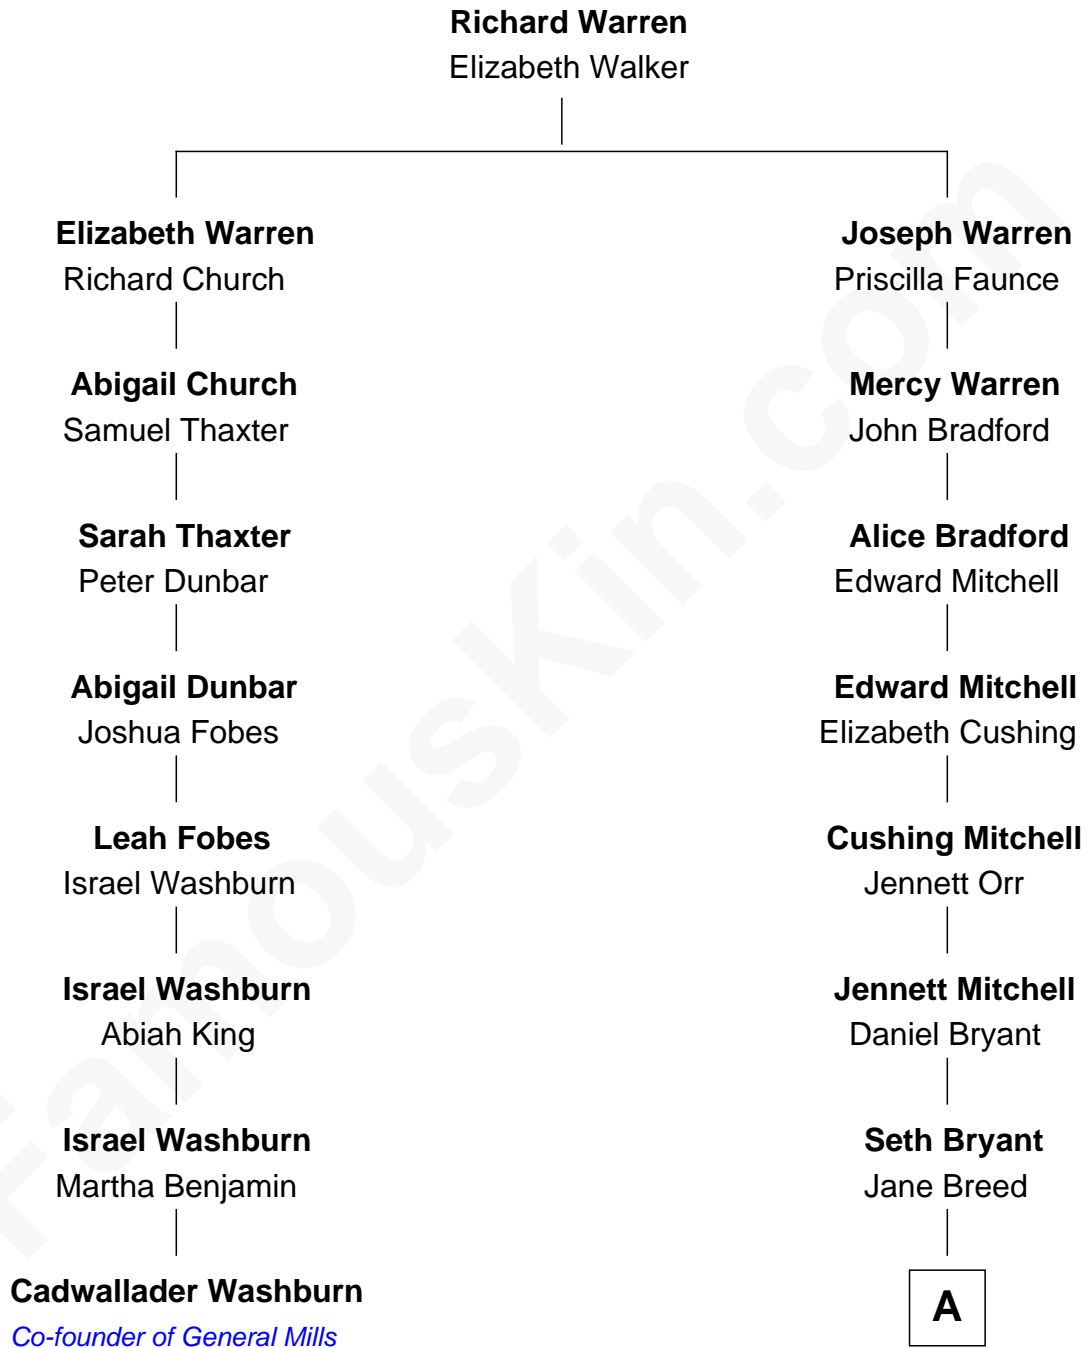

FamousKin.com

Relationship Chart of

Cadwallader Washburn

Co-founder of General Mills and 11th Governor of Wisconsin

7th cousin 1 time removed of

James B. Conant

President of Harvard University

A

—
Jennett Orr Bryant
James Scott Conant

—
James B. Conant
President of Harvard University

FamousKin.com