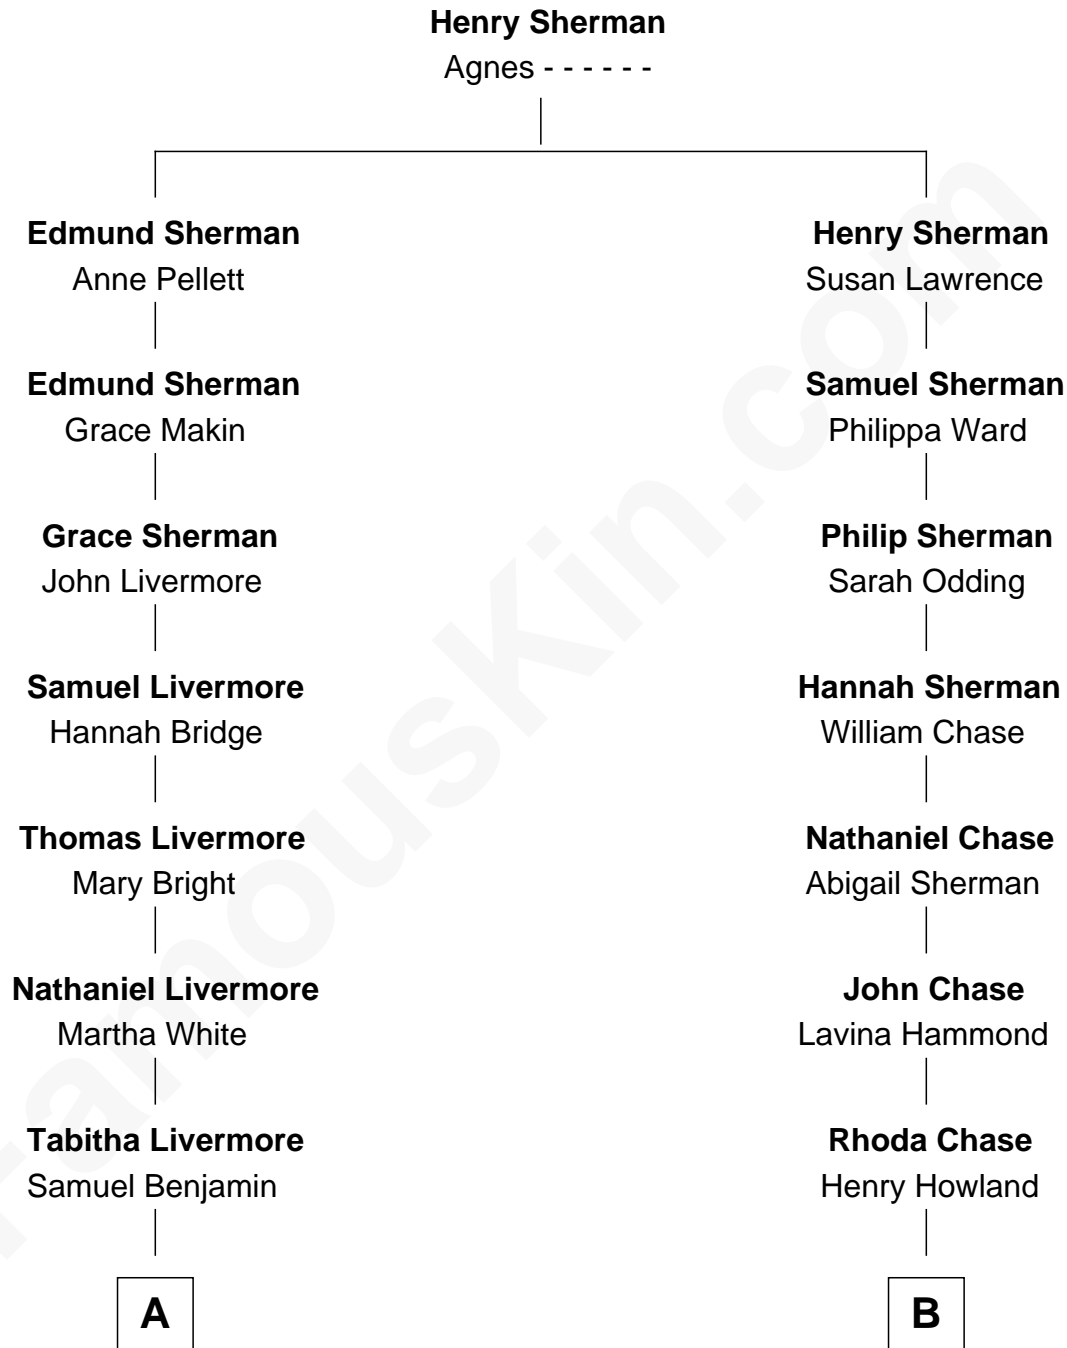

FamousKin.com

Relationship Chart of

Cadwallader Washburn

Co-founder of General Mills and 11th Governor of Wisconsin

8th cousin 2 times removed of

William Durant

Co-Founder of General Motors and Founder of Frigidaire

A

Martha Benjamin
Israel Washburn

Cadwallader Washburn
Co-founder of General Mills

B

Phoebe Howland
Jesse Crapo

Henry Howland Crapo
Mary Anne Slocum

Rebecca Folger Crapo
William Clark Durant

William Durant
Co-Founder of General Motors