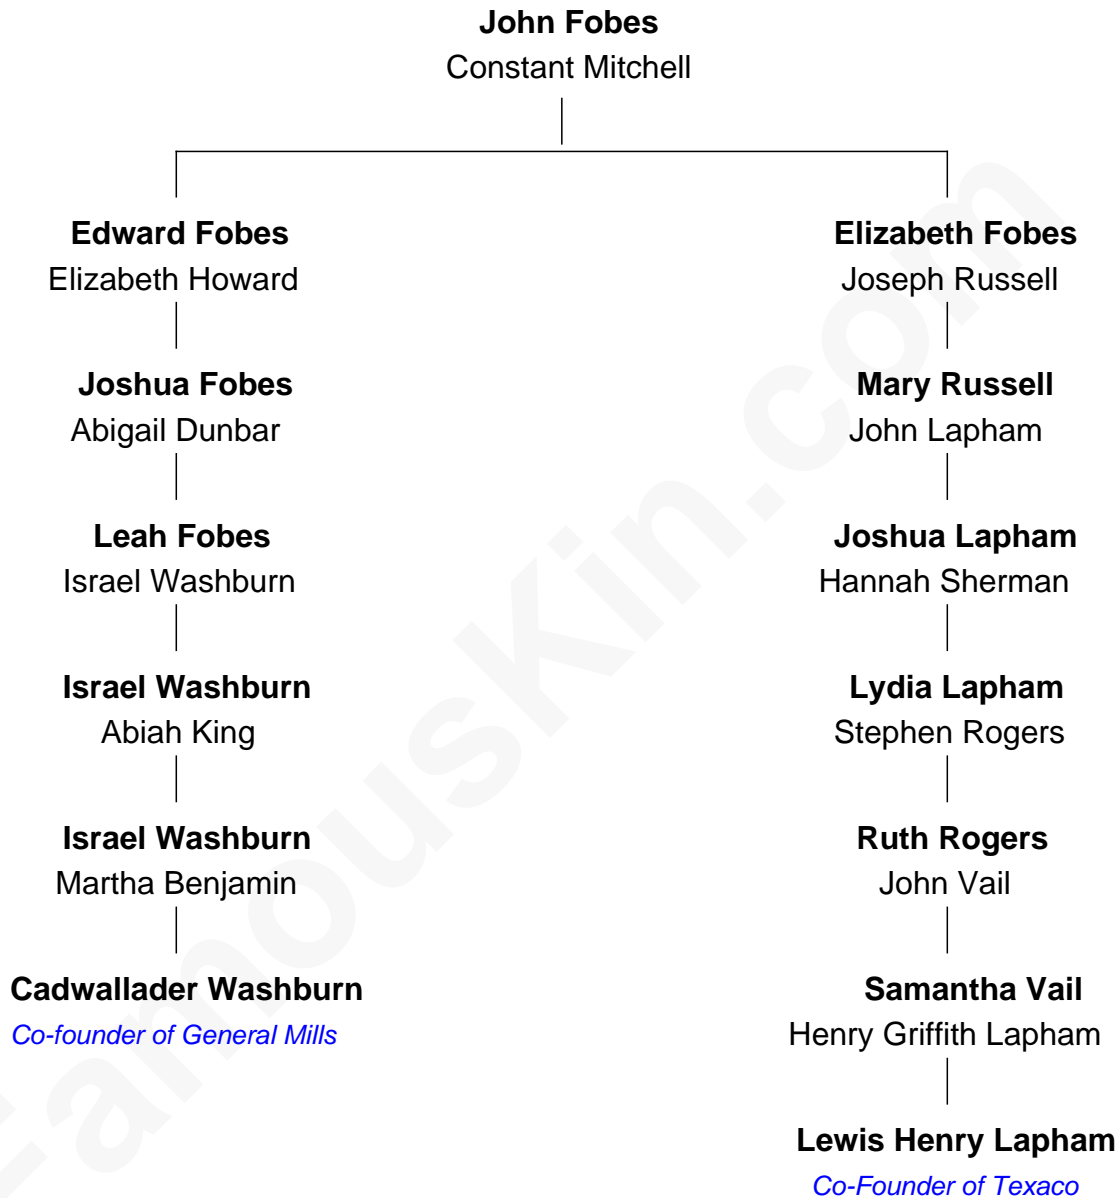

FamousKin.com

Relationship Chart of

Cadwallader Washburn

Co-founder of General Mills and 11th Governor of Wisconsin

5th cousin 1 time removed of

Lewis Henry Lapham

Co-Founder of Texaco

Lewis Henry Lapham photo by [Gippslander2012](#) (CC BY-SA 3.0)